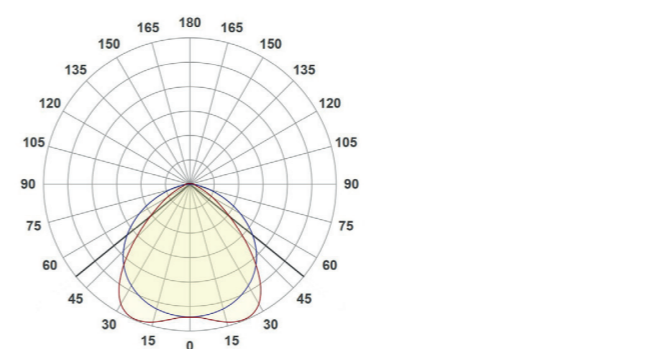

Stringline Linear LED Lighting - Lightfile 4000K 90°