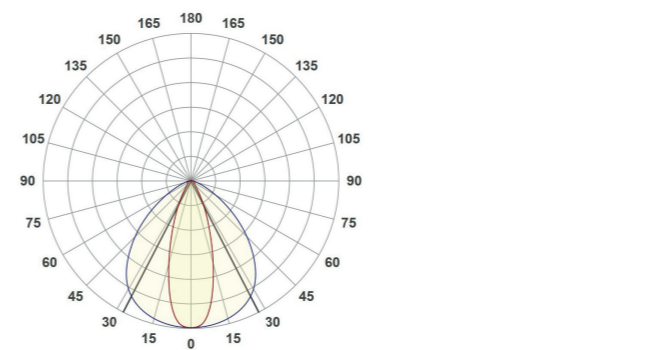

Stringline Linear LED Lighting - Lightfile 4000K 30°