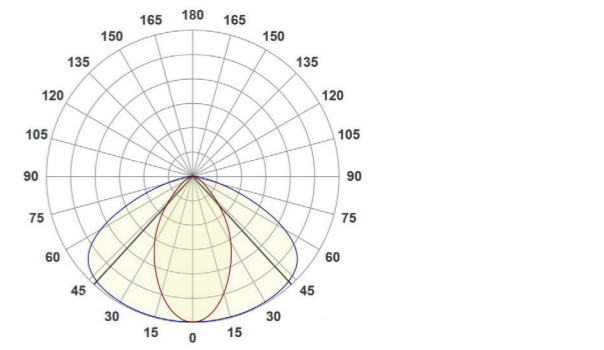

Stringline Linear LED Lighting - Lightfile 4000K 60°