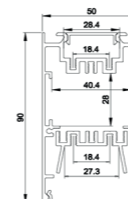

Alupro LED profile

XLH Plus Up/Down

Product name	Alupro LED profile corner XLH Plus
Color	Aluminium, white and black
Length	2,5m
Width	50mm
Height	75mm
Max. LED strip power	28,8 W/m

PROFILES AND ENDCAPS

Aluminium	White	Black	
2.01.1463	2.01.1470	2.01.1471	Alupro LED profile XLH up/down + cover PC opal surface mounted 2,5m incl. fall protection
2.01.1464	2.01.1472	2.01.1473	Alupro LED profile XLH up/down endcap die-cast, closed (2 pieces) for profile surface mounted