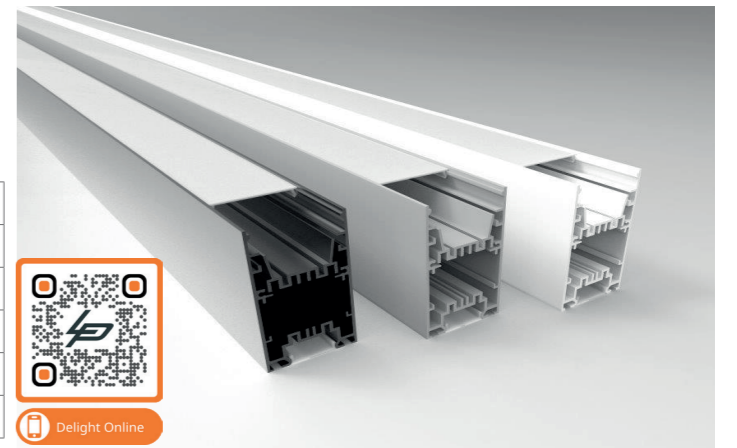

SURFACE LED PROFILES

Alupro LED profile

XLH Plus

Product name	Alupro LED profile corner XLH Plus
Color	Aluminium, white and black
Length	2,5m
Width	50mm
Height	75mm
Max. LED strip power	28,8 W/m

PROFILES AND ENDCAPS

Aluminium	White	Black	
2.01.1024	2.01.1330	2.01.1331	Alupro LED profile XLH Plus + cover PC opal surface mounted 2,5m incl. fall protection
2.01.1025	2.01.1333	2.01.1332	Alupro LED profile XLH Plus endcap die-cast, closed (2 pieces) for profile surface mounted

Alupro LED profile

XLH Plus Up/Down

Product name	Alupro LED profile corner XLH Plus
Color	Aluminium, white and black
Length	2,5m
Width	50mm
Height	75mm
Max. LED strip power	28,8 W/m

PROFILES AND ENDCAPS

Aluminium	White	Black	
2.01.1463	2.01.1470	2.01.1471	Alupro LED profile XLH up/down + cover PC opal surface mounted 2,5m incl. fall protection
2.01.1464	2.01.1472	2.01.1473	Alupro LED profile XLH up/down endcap die-cast, closed (2 pieces) for profile surface mounted