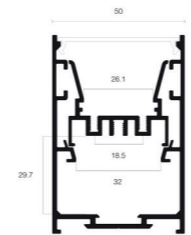

PROFILES AND ENDCAPS

Aluminium	White	Black	
2.01.1024	2.01.1330	2.01.1331	Alupro LED profile XLH Plus + cover PC opal surface mounted 2,5m incl. fall protection
2.01.1025	2.01.1333	2.01.1332	Alupro LED profile XLH Plus endcap die-cast, closed (2 pieces) for profile surface mounted