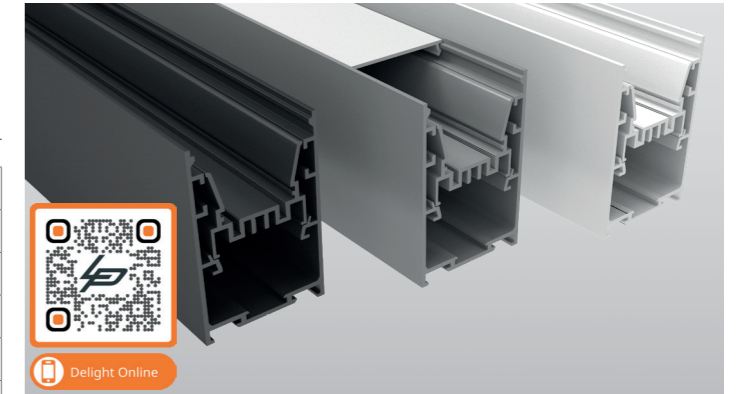

SURFACE LED PROFILES

Alupro LED profile

XLH Plus

Product name	Alupro LED profile corner XLH Plus
Color	Aluminium, white and black
Length	2,5m
Width	50mm
Height	75mm
Max. LED strip power	28,8 W/m

PROFILES AND ENDCAPS