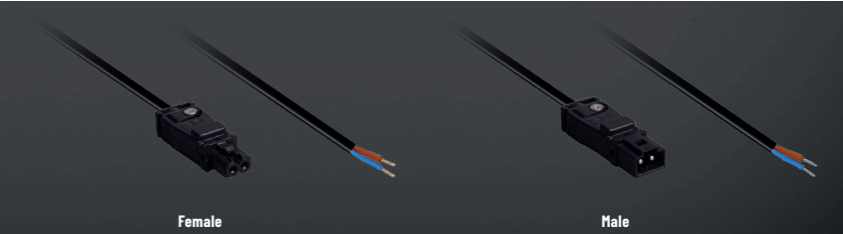

## Lupa-con T-Splitter

GST18/3

Article No.	Product Name	Type	Color	Ends
5.01.0248	Lupa-con T-Splitter	3-fold	Black	1 x Male 2 x Female
5.01.0349	Lupa-con T-Splitter	4-fold	Black	1 x Male 3 x Female
5.01.0350	Lupa-con T-Splitter	6-fold	Black	1 x Male 5 x Female

## Lupa-con Connection Cable

EPCOM/2

Article No.	Product Name	Wire Size	Lenght	Color	Ends
5.03.0494	Lupa-con Connection Cable EPCOM/2	2x 0.5mm <sup>2</sup>	0.2m	Black	Faston EPCOM/2 Female
5.03.0495	Lupa-con Connection Cable EPCOM/2	2x 0.5mm <sup>2</sup>	0.4m	Black	Solder EPCOM/2 Male