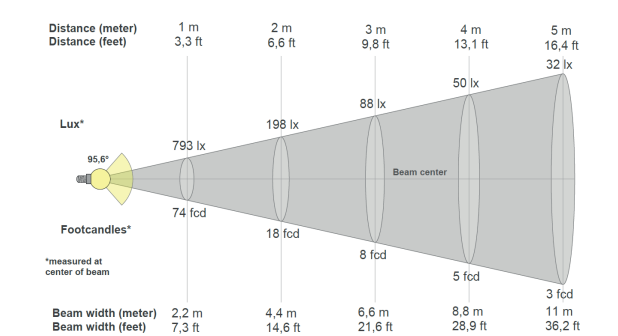

Ocla 223mm

ALSO AVAILABLE

Description

Casambi dimmable