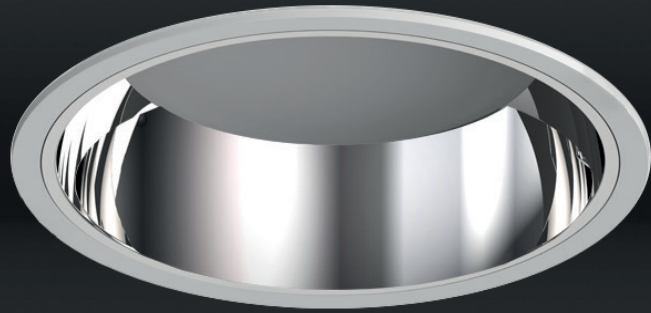

Delight Online

Ocla IP44

Downlight
Fixed

Also available
Gloss 90° reflector
White 90° reflector
included

Diameter	183mm					
Reflector	Matt 90°					
CCT	3000K	4000K	3000k	4000k	3000K	4000K
System Power	13,3W	13,3W	18,3W	18,3W	21,5W	21,5W
CRI	>80Ra					
System Lumen	1552lm	1615lm	2207lm	2307lm	2498lm	2649lm
System Efficacy	117lm/W	121lm/W	121lm/W	126lm/W	116lm/W	123lm/W
Driver	350mA	350mA	500mA	500mA	600mA	600mA
L+B values (50.000 hr)	L80B10 (50.000h)					

Diameter	223mm							
Reflector	Matt 90°							
System Power	13,3W	13,3W	18,3W	18,3W	22,6W	22,6W	26,5W	26,5W
CRI	>80Ra							
CCT	3000K	4000K	3000K	4000K	3000K	4000K	3000K	4000K
System Lumen	1658lm	1696lm	2477lm	2392lm	2707lm	2759lm	3207lm	3373lm
System Efficacy	125lm/W	128lm/W	135lm/W	130lm/W	119lm/W	122lm/W	121lm/W	127lm/W
Driver	350mA	350mA	500mA	500mA	600mA	600mA	700mA	700mA
L+B values (50.000 hr)	L80B10 (50.000h)							

PRODUCT LIST