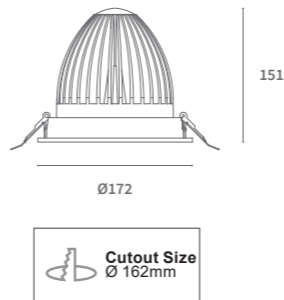

PRODUCT LIST

Article No.	Product Name	Color	CCT	CRI	System Lumen	System Power	System Efficacy	Reflector	Cutout size
2.11.1498	Flox Tiltable	Grey	3000K	>90Ra	3301lm	26.8W	123lm/W	38°	Ø 162mm
2.11.1499	Flox Tiltable	White	3000K	>90Ra	3301lm	26.8W	123lm/W	38°	Ø 162mm
2.11.1500	Flox Tiltable	Black	3000K	>90Ra	3301lm	26.8W	123lm/W	38°	Ø 162mm
2.11.2341	Flox Tiltable	Grey	3000K	>90Ra	5101lm	46W	114lm/W	38°	Ø 162mm
2.11.2342	Flox Tiltable	White	3000K	>90Ra	5101lm	46W	114lm/W	38°	Ø 162mm
2.11.2343	Flox Tiltable	Black	3000K	>90Ra	5101lm	46W	114lm/W	38°	Ø 162mm

Also available: CRI >80Ra
This is a small selection from our portfolio. Please contact us for a suitable solution for your lighting project.