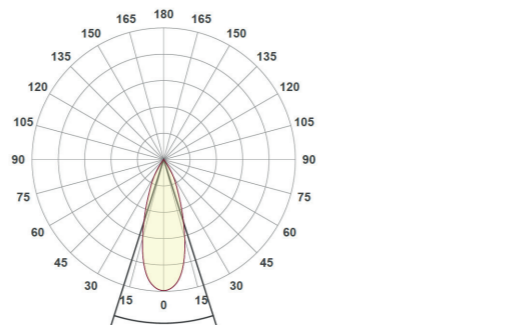

Flox

Tiltable

System Power	26.5W	46W
CRI	>90Ra	
CCT	3000K	3000K
System Lumen	3142lm	5101lm
System Efficacy	119lm/W	114lm/W
LOR	Up to 85%	
Driver	Non-Dimmable Driver (included in downlight module)	
SDCM	2	
L+B values (50.000 hr)	L90B10 (50.000h)	

* Also available with other CCT's such as 3500K and 4000K
 More options available! Contact us to customize your fixture down to the finest details.

PRODUCT LIST

Article No.	Product Name	Color	CCT	CRI	System Lumen	System Power	System Efficacy	Reflector	Cutout size
2.11.1498	Flox Tiltable	Grey	3000K	>90Ra	3301lm	26.8W	123lm/W	38°	Ø 162mm
2.11.1499	Flox Tiltable	White	3000K	>90Ra	3301lm	26.8W	123lm/W	38°	Ø 162mm
2.11.1500	Flox Tiltable	Black	3000K	>90Ra	3301lm	26.8W	123lm/W	38°	Ø 162mm
2.11.2341	Flox Tiltable	Grey	3000K	>90Ra	5101lm	46W	114lm/W	38°	Ø 162mm
2.11.2342	Flox Tiltable	White	3000K	>90Ra	5101lm	46W	114lm/W	38°	Ø 162mm
2.11.2343	Flox Tiltable	Black	3000K	>90Ra	5101lm	46W	114lm/W	38°	Ø 162mm