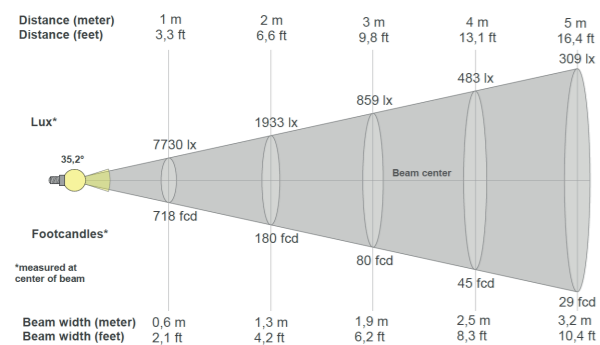

Flox

Tiltable

System Power	26.5W	46W
CRI	>90Ra	
CCT	3000K	3000K
System Lumen	3142lm	5101lm
System Efficacy	119lm/W	114lm/W
LOR	Up to 85%	
Driver	Non-Dimmable Driver (included in downlight module)	
SDCM	2	
L+B values (50.000 hr)	L90B10 (50.000h)	

* Also available with other CCT's such as 3500K and 4000K
 More options available! Contact us to customize your fixture down to the finest details.

PRODUCT LIST

Article No.	Product Name	Color	CCT	CRI	System Lumen	System Power	System Efficacy	Reflector	Cutout size
2.11.1498	Flox Tiltable	Grey	3000K	>90Ra	3301lm	26.8W	123lm/W	38°	Ø 162mm
2.11.1499	Flox Tiltable	White	3000K	>90Ra	3301lm	26.8W	123lm/W	38°	Ø 162mm
2.11.1500	Flox Tiltable	Black	3000K	>90Ra	3301lm	26.8W	123lm/W	38°	Ø 162mm
2.11.2341	Flox Tiltable	Grey	3000K	>90Ra	5101lm	46W	114lm/W	38°	Ø 162mm
2.11.2342	Flox Tiltable	White	3000K	>90Ra	5101lm	46W	114lm/W	38°	Ø 162mm
2.11.2343	Flox Tiltable	Black	3000K	>90Ra	5101lm	46W	114lm/W	38°	Ø 162mm