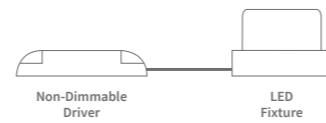

Flox

Tiltable

System Power	26.5W	46W
CRI	>90Ra	
CCT	3000K	3000K
System Lumen	3142lm	5101lm
System Efficacy	119lm/W	114lm/W
LOR	Up to 85%	
Driver	Non-Dimmable Driver (included in downlight module)	
SDCM	2	
L+B values (50.000 hr)	L90B10 (50.000h)	

* Also available with other CCT's such as 3500K and 4000K
 More options available! Contact us to customize your fixture down to the finest details.

PRODUCT LIST

Article No.	Product Name	Color	CCT	CRI	System Lumen	System Power	System Efficacy	Reflector	Cutout size
2.11.1498	Flox Tiltable	Grey	3000K	>90Ra	3301lm	26.8W	123lm/W	38°	Ø 162mm
2.11.1499	Flox Tiltable	White	3000K	>90Ra	3301lm	26.8W	123lm/W	38°	Ø 162mm
2.11.1500	Flox Tiltable	Black	3000K	>90Ra	3301lm	26.8W	123lm/W	38°	Ø 162mm
2.11.2341	Flox Tiltable	Grey	3000K	>90Ra	5101lm	46W	114lm/W	38°	Ø 162mm
2.11.2342	Flox Tiltable	White	3000K	>90Ra	5101lm	46W	114lm/W	38°	Ø 162mm
2.11.2343	Flox Tiltable	Black	3000K	>90Ra	5101lm	46W	114lm/W	38°	Ø 162mm