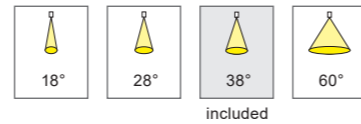

Flox

Tiltable

System Power	26.5W	46W
CRI	>90Ra	
CCT	3000K	3000K
System Lumen	3142lm	5101lm
System Efficacy	119lm/W	114lm/W
LOR	Up to 85%	
Driver	Non-Dimmable Driver (included in downlight module)	
SDCM	2	
L+B values (50.000 hr)	L90B10 (50.000h)	

* Also available with other CCT's such as 3500K and 4000K
 More options available! Contact us to customize your fixture down to the finest details.

PRODUCT LIST

Article No.	Product Name	Color	CCT	CRI	System Lumen	System Power	System Efficacy	Reflector	Cutout size
2.11.1498	Flox Tiltable	Grey	3000K	>90Ra	3301lm	26.8W	123lm/W	38°	Ø 162mm
2.11.1499	Flox Tiltable	White	3000K	>90Ra	3301lm	26.8W	123lm/W	38°	Ø 162mm
2.11.1500	Flox Tiltable	Black	3000K	>90Ra	3301lm	26.8W	123lm/W	38°	Ø 162mm
2.11.2341	Flox Tiltable	Grey	3000K	>90Ra	5101lm	46W	114lm/W	38°	Ø 162mm
2.11.2342	Flox Tiltable	White	3000K	>90Ra	5101lm	46W	114lm/W	38°	Ø 162mm
2.11.2343	Flox Tiltable	Black	3000K	>90Ra	5101lm	46W	114lm/W	38°	Ø 162mm