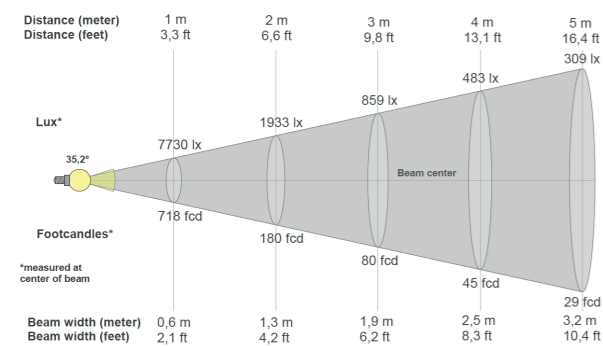

Flox
Fixed

System Power	26.5W	46W
CRI	>90Ra	
CCT	3000K	3000K PW
System Lumen	3142lm	5244lm
System Efficacy	119lm/W	114lm/W
LOR	Up to 85%	
Driver	Non-Dimmable Driver (included in downlight module)	
SDCM	2	
L+B values (50.000 hr)	L90B10 (50.000h)	

* Also available with other CCT's such as 3500K and 4000K
More options available! Contact us to customize your fixture down to the finest details.

PRODUCT LIST

Article No.	Product Name	Color	CCT	CRI	System Lumen	System Power	System Efficacy	Reflector	Cutout size
2.11.2571	Flox Fixed	Grey	3000K	>90Ra	3301lm	26.8W	123lm/W	38°	Ø 140mm
2.11.2572	Flox Fixed	White	3000K	>90Ra	3301lm	26.8W	123lm/W	38°	Ø 140mm
2.11.2573	Flox Fixed	Black	3000K	>90Ra	3301lm	26.8W	123lm/W	38°	Ø 140mm
2.11.2507	Flox Fixed	Grey	3000K PW	>90Ra	5244lm	46W	114lm/W	38°	Ø 140mm
2.11.2511	Flox Fixed	White	3000K PW	>90Ra	5244lm	46W	114lm/W	38°	Ø 140mm
2.11.2515	Flox Fixed	Black	3000K PW	>90Ra	5244lm	46W	114lm/W	38°	Ø 140mm