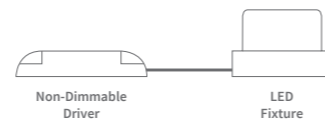

Flox
Fixed

System Power	26.5W	46W
CRI	>90Ra	
CCT	3000K	3000K PW
System Lumen	3142lm	5244lm
System Efficacy	119lm/W	114lm/W
LOR	Up to 85%	
Driver	Non-Dimmable Driver (included in downlight module)	
SDCM	2	
L+B values (50.000 hr)	L90B10 (50.000h)	

* Also available with other CCT's such as 3500K and 4000K
More options available! Contact us to customize your fixture down to the finest details.

PRODUCT LIST

Article No.	Product Name	Color	CCT	CRI	System Lumen	System Power	System Efficacy	Reflector	Cutout size
2.11.2571	Flox Fixed	Grey	3000K	>90Ra	3301lm	26.8W	123lm/W	38°	Ø 140mm
2.11.2572	Flox Fixed	White	3000K	>90Ra	3301lm	26.8W	123lm/W	38°	Ø 140mm
2.11.2573	Flox Fixed	Black	3000K	>90Ra	3301lm	26.8W	123lm/W	38°	Ø 140mm
2.11.2507	Flox Fixed	Grey	3000K PW	>90Ra	5244lm	46W	114lm/W	38°	Ø 140mm
2.11.2511	Flox Fixed	White	3000K PW	>90Ra	5244lm	46W	114lm/W	38°	Ø 140mm
2.11.2515	Flox Fixed	Black	3000K PW	>90Ra	5244lm	46W	114lm/W	38°	Ø 140mm