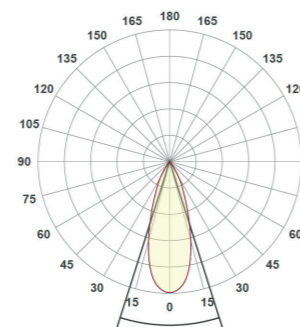

Flox
Fixed

System Power	26.5W	46W
CRI	>90Ra	
CCT	3000K	3000K PW
System Lumen	3142lm	5244lm
System Efficacy	119lm/W	114lm/W
LOR	Up to 85%	
Driver	Non-Dimmable Driver (included in downlight module)	
SDCM	2	
L+B values (50.000 hr)	L90B10 (50.000h)	

* Also available with other CCT's such as 3500K and 4000K
More options available! Contact us to customize your fixture down to the finest details.

PRODUCT LIST

Article No.	Product Name	Color	CCT	CRI	System Lumen	System Power	System Efficacy	Reflector	Cutout size
2.11.2571	Flox Fixed	Grey	3000K	>90Ra	3301lm	26.8W	123lm/W	38°	Ø 140mm
2.11.2572	Flox Fixed	White	3000K	>90Ra	3301lm	26.8W	123lm/W	38°	Ø 140mm
2.11.2573	Flox Fixed	Black	3000K	>90Ra	3301lm	26.8W	123lm/W	38°	Ø 140mm
2.11.2507	Flox Fixed	Grey	3000K PW	>90Ra	5244lm	46W	114lm/W	38°	Ø 140mm
2.11.2511	Flox Fixed	White	3000K PW	>90Ra	5244lm	46W	114lm/W	38°	Ø 140mm
2.11.2515	Flox Fixed	Black	3000K PW	>90Ra	5244lm	46W	114lm/W	38°	Ø 140mm