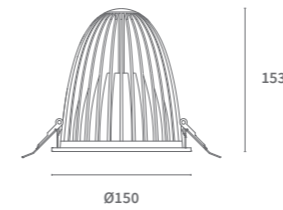

PRODUCT LIST

Article No.	Product Name	Color	CCT	CRI	System Lumen	System Power	System Efficacy	Reflector	Cutout size
2.11.2571	Flox Fixed	Grey	3000K	>90Ra	3301lm	26.8W	123lm/W	38°	Ø 140mm
2.11.2572	Flox Fixed	White	3000K	>90Ra	3301lm	26.8W	123lm/W	38°	Ø 140mm
2.11.2573	Flox Fixed	Black	3000K	>90Ra	3301lm	26.8W	123lm/W	38°	Ø 140mm
2.11.2507	Flox Fixed	Grey	3000K PW	>90Ra	5244lm	46W	114lm/W	38°	Ø 140mm
2.11.2511	Flox Fixed	White	3000K PW	>90Ra	5244lm	46W	114lm/W	38°	Ø 140mm
2.11.2515	Flox Fixed	Black	3000K PW	>90Ra	5244lm	46W	114lm/W	38°	Ø 140mm

This is a small selection from our portfolio. Please contact us for a suitable solution for your lighting project.