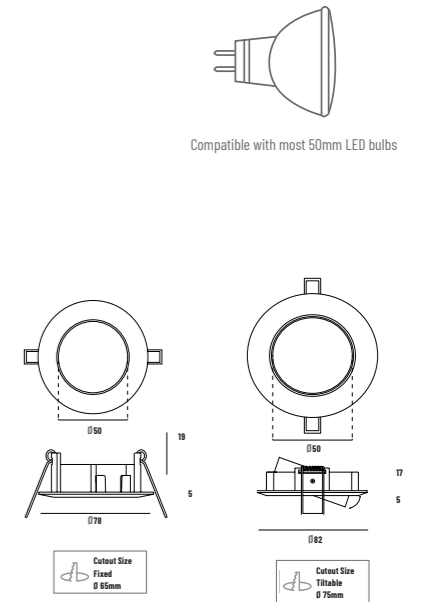

Article No.	Product Name	Color	Lamp Type	Lamp Type	System Power	Cutout size
2.11.0545	Halogen Spot Focus 35mm	Brushed Aluminium	MR11 (35mm)	12V	Max. 35W	Ø48mm
2.11.0546	Halogen Spot Focus 35mm	White	MR11 (35mm)	12V	Max. 35W	Ø48mm
2.11.0549	Halogen Spot Focus 35mm tilttable	Brushed Aluminium	MR11 (35mm)	12V	Max. 35W	Ø57mm
2.11.0550	Halogen Spot Focus 35mm tilttable	White	MR11 (35mm)	12V	Max. 35W	Ø57mm

ACCESSORIES	Exclusive (On Request)
	Article No.
	2.01.0455 Bracket with GX5.3 lamp holder

Focus

Halogen Spot Light
Round-Oblique 50mm
Fixed & Tilttable

Power	Max. 50W
Input Voltage	12V
Lamp Holder	GX5.3 (included)
Lamp Type	MR16 (not included)

*Photometric information in determined by different light bulbs chosen.

Article No.	Product Name	Color	Lamp Type	Lamp Type	System Power	Cutout size
2.11.0447	Halogen Spot Focus fixed 50mm	Brushed Aluminium	MR16 (50mm)	12V	Max. 50W	Ø65mm
2.11.0451	Halogen Spot Focus fixed 50mm	White	MR16 (50mm)	12V	Max. 50W	Ø65mm
2.11.0452	Halogen Spot Focus fixed 50mm	Black	MR16 (50mm)	12V	Max. 50W	Ø65mm
2.11.0456	Halogen Spot Focus 50mm tilttable	Chrome	MR16 (50mm)	12V	Max. 50W	Ø75mm
2.11.0457	Halogen Spot Focus 50mm tilttable	Brushed Aluminium	MR16 (50mm)	12V	Max. 50W	Ø75mm
2.11.0461	Halogen Spot Focus 50mm tilttable	White	MR16 (50mm)	12V	Max. 50W	Ø75mm
2.11.0462	Halogen Spot Focus 50mm tilttable	Black	MR16 (50mm)	12V	Max. 50W	Ø75mm

	Inclusive	Exclusive (On Request)
ACCESSORIES		Article No.
	GX5.3 lamp holder	2.01.0455 Bracket with GX5.3 lamp holder
		2.01.0305 230V GU10/GZ10 lamp holder
		5.02.0856 Spring clip for Downlight Focus 50mm