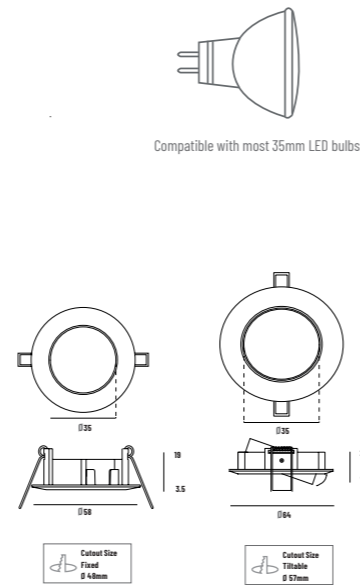

Focus

Halogen Spot Light
Round 35mm
Fixed & Tilttable

Power	Max. 35W
Input Voltage	12V
Lamp Holder	G4 (included)
Lamp Type	MR11 (not included)

*Photometric information in determined by different light bulbs chosen.

Article No.	Product Name	Color	Lamp Type	Lamp Type	System Power	Cutout size
2.11.0545	Halogen Spot Focus 35mm	Brushed Aluminium	MR11 (35mm)	12V	Max. 35W	Ø48mm
2.11.0546	Halogen Spot Focus 35mm	White	MR11 (35mm)	12V	Max. 35W	Ø48mm
2.11.0549	Halogen Spot Focus 35mm tilttable	Brushed Aluminium	MR11 (35mm)	12V	Max. 35W	Ø57mm
2.11.0550	Halogen Spot Focus 35mm tilttable	White	MR11 (35mm)	12V	Max. 35W	Ø57mm

ACCESSORIES	Exclusive (On Request)
	Article No.
	2.01.0455 Bracket with GX5.3 lamp holder

Focus

Halogen Spot Light
Round-Oblique 50mm
Fixed & Tilttable

Power	Max. 50W
Input Voltage	12V
Lamp Holder	GX5.3 (included)
Lamp Type	MR16 (not included)

*Photometric information in determined by different light bulbs chosen.

Article No.	Product Name	Color	Lamp Type	Lamp Type	System Power	Cutout size
2.11.0447	Halogen Spot Focus fixed 50mm	Brushed Aluminium	MR16 (50mm)	12V	Max. 50W	Ø65mm
2.11.0451	Halogen Spot Focus fixed 50mm	White	MR16 (50mm)	12V	Max. 50W	Ø65mm
2.11.0452	Halogen Spot Focus fixed 50mm	Black	MR16 (50mm)	12V	Max. 50W	Ø65mm
2.11.0456	Halogen Spot Focus 50mm tilttable	Chrome	MR16 (50mm)	12V	Max. 50W	Ø75mm
2.11.0457	Halogen Spot Focus 50mm tilttable	Brushed Aluminium	MR16 (50mm)	12V	Max. 50W	Ø75mm
2.11.0461	Halogen Spot Focus 50mm tilttable	White	MR16 (50mm)	12V	Max. 50W	Ø75mm
2.11.0462	Halogen Spot Focus 50mm tilttable	Black	MR16 (50mm)	12V	Max. 50W	Ø75mm