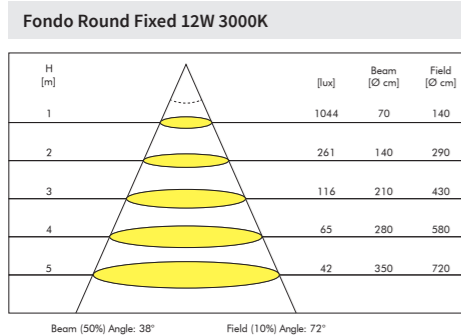

ALSO AVAILABLE

Article No.	Description
-----	6W - 350mA version available on request

AVAILABLE DRIVERS

Article No.	Description
-----	DALI Dimmable driver
-----	1-10V Dimmable driver