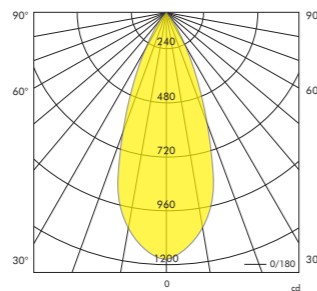

¹ Article No. with ¹ indicates dimmable driver is included.

Article No.	Product Name	Color	LED Lumen	CCT	CRI	LED Power	Reflector	Cutout size
2.11.1831 / 2.11.1832¹	Fondo Adjustable	Grey	650lm	2700K	>90Ra	9W	24°	Ø 70mm
2.11.1837 / 2.11.1838¹	Fondo Adjustable	White	650lm	2700K	>90Ra	9W	24°	Ø 70mm
2.11.1843 / 2.11.1844¹	Fondo Adjustable	Black	650lm	2700K	>90Ra	9W	24°	Ø 70mm
2.11.1833 / 2.11.1834¹	Fondo Adjustable	Grey	700lm	3000K	>90Ra	9W	24°	Ø 70mm
2.11.1839 / 2.11.1840¹	Fondo Adjustable	White	700lm	3000K	>90Ra	9W	24°	Ø 70mm
2.11.1845 / 2.11.1846¹	Fondo Adjustable	Black	700lm	3000K	>90Ra	9W	24°	Ø 70mm
2.11.1835 / 2.11.1836¹	Fondo Adjustable	Grey	800lm	4000K	>90Ra	9W	24°	Ø 70mm
2.11.1841 / 2.11.1842¹	Fondo Adjustable	White	800lm	4000K	>90Ra	9W	24°	Ø 70mm
2.11.1847 / 2.11.1848¹	Fondo Adjustable	Black	800lm	4000K	>90Ra	9W	24°	Ø 70mm

¹ Article No. with ¹ indicates dimmable driver is included.