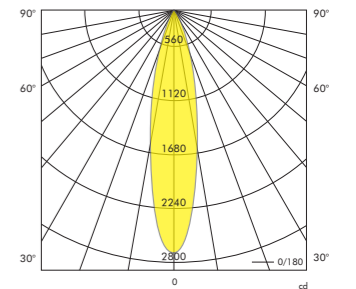

¹ Article No. with ¹ indicates dimmable driver is included.

Article No.	Product Name	Color	LED Lumen	CCT	CRI	LED Power	Reflector	Cutout size
2.11.1831 / 2.11.1832¹	Fondo Adjustable	Grey	650lm	2700K	>90Ra	9W	24°	Ø 70mm
2.11.1837 / 2.11.1838¹	Fondo Adjustable	White	650lm	2700K	>90Ra	9W	24°	Ø 70mm
2.11.1843 / 2.11.1844¹	Fondo Adjustable	Black	650lm	2700K	>90Ra	9W	24°	Ø 70mm
2.11.1833 / 2.11.1834¹	Fondo Adjustable	Grey	700lm	3000K	>90Ra	9W	24°	Ø 70mm
2.11.1839 / 2.11.1840¹	Fondo Adjustable	White	700lm	3000K	>90Ra	9W	24°	Ø 70mm
2.11.1845 / 2.11.1846¹	Fondo Adjustable	Black	700lm	3000K	>90Ra	9W	24°	Ø 70mm
2.11.1835 / 2.11.1836¹	Fondo Adjustable	Grey	800lm	4000K	>90Ra	9W	24°	Ø 70mm
2.11.1841 / 2.11.1842¹	Fondo Adjustable	White	800lm	4000K	>90Ra	9W	24°	Ø 70mm
2.11.1847 / 2.11.1848¹	Fondo Adjustable	Black	800lm	4000K	>90Ra	9W	24°	Ø 70mm

¹ Article No. with ¹ indicates dimmable driver is included.