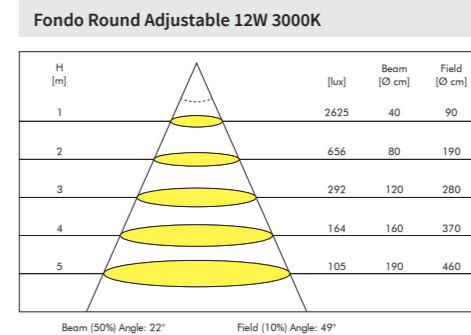

ALSO AVAILABLE

Article No.	Description
-----	6W - 350mA version available on request

AVAILABLE DRIVERS

Article No.	Description
-----	DALI Dimmable driver
-----	1-10V Dimmable driver