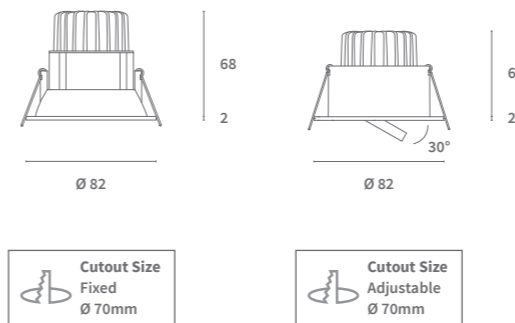

ALSO AVAILABLE

Article No.	Description
-----	6W - 350mA version available on request

AVAILABLE DRIVERS

Article No.	Description
-----	DALI Dimmable driver
-----	1-10V Dimmable driver