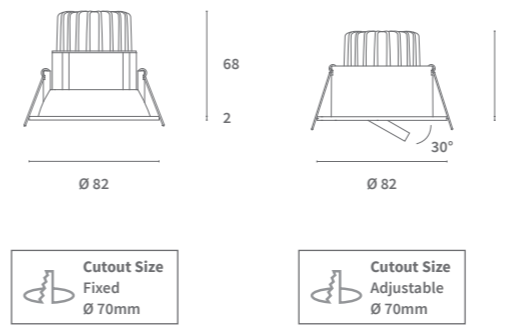

ALSO AVAILABLE

Article No.   Description

-----   6W - 350mA version available on request

AVAILABLE DRIVERS

Article No.   Description

-----   DALI Dimmable driver

-----   1-10V Dimmable driver