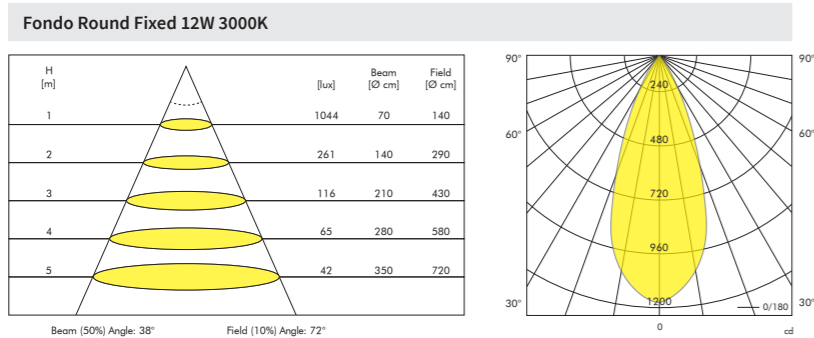

ALSO AVAILABLE

Article No.   Description

-----   6W - 350mA version available on request

AVAILABLE DRIVERS

Article No.   Description

-----   DALI Dimmable driver

-----   1-10V Dimmable driver