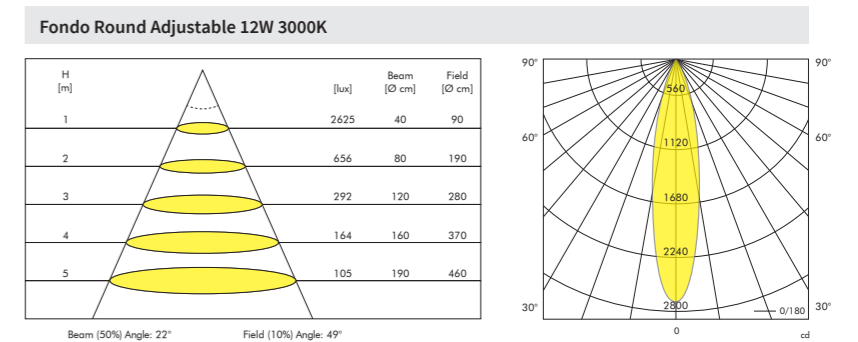

ALSO AVAILABLE

Article No.   Description

-----   6W - 350mA version available on request

AVAILABLE DRIVERS

Article No.   Description

-----   DALI Dimmable driver

-----   1-10V Dimmable driver