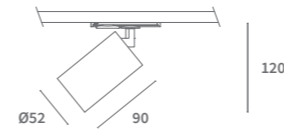

#### PRODUCT LIST

Article No.	Product Name	Color	CCT	CRI	System Lumen	System Power	System Efficacy	Lens
2.16.0427	Galex II 1-Phase Rail	White	2700K	>90Ra	403lm	7.6W	53lm/W	30°
2.16.0428	Galex II 1-Phase Rail	White	3000K	>90Ra	414lm	7.6W	54lm/W	30°
2.16.0430	Galex II 1-Phase Rail	Black	2700K	>90Ra	403lm	7.6W	53lm/W	30°
2.16.0431	Galex II 1-Phase Rail	Black	3000K	>90Ra	414lm	7.6W	54lm/W	30°