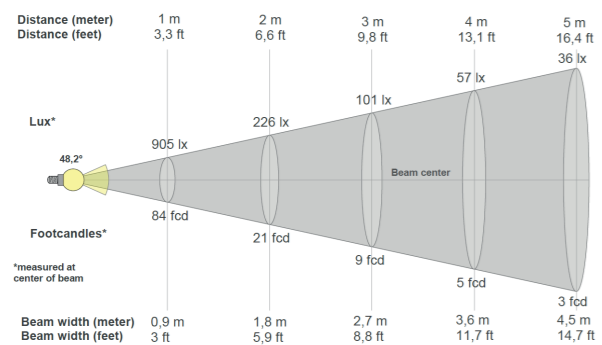

### 1-Phase Track Light

<b>System Power</b>	7.6W	
<b>CRI</b>	>90Ra	
<b>CCT</b>	2700K	3000K
<b>System Lumen</b>	489lm	504lm
<b>System Efficacy</b>	64lm/W	66lm/W
<b>LOR</b>	>90%	
<b>Driver</b>	Dimmable 230V LED	
<b>Dimmable with</b>	Leading / Trailing edge dimmer	
<b>L+B values (50.000 hr)</b>	L80B10 (50.000h)	

#### ALSO AVAILABLE

Article No.	Description
	1-Phase Track and accessories
2.01.1015	Lens 15° for Galex II