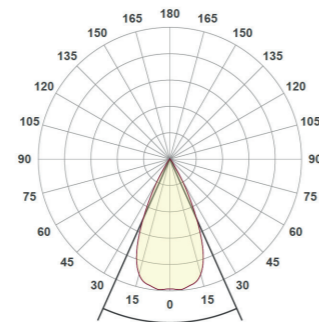

### 1-Phase Track Light

<b>System Power</b>	7.6W	
<b>CRI</b>	>90Ra	
<b>CCT</b>	2700K	3000K
<b>System Lumen</b>	489lm	504lm
<b>System Efficacy</b>	64lm/W	66lm/W
<b>LOR</b>	>90%	
<b>Driver</b>	Dimmable 230V LED	
<b>Dimmable with</b>	Leading / Trailing edge dimmer	
<b>L+B values (50.000 hr)</b>	L80B10 (50.000h)	

#### ALSO AVAILABLE

Article No.	Description
	1-Phase Track and accessories
2.01.1015	Lens 15° for Galex II