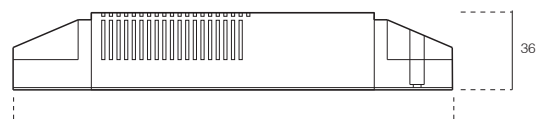

Voltage

≥0.95

Power Factor

Product Information	Input Voltage	230V AC		
	Output Voltage	24V DC		
	Output Current	Max. 2.5A	Max. 2.9A	Max. 4.2A
	Output Power	Max. 60W	Max. 70W	Max. 100W
	Power Factor	≥0.95		
	LED Connection	Parallel Connection		