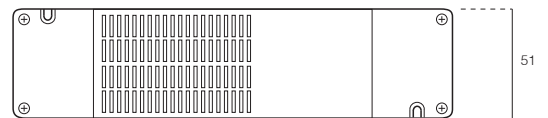

Voltage

≥0.95

Power Factor

Product Information	Input Voltage	230V AC		
	Output Voltage	24V DC		
	Output Current	Max. 2.5A	Max. 2.9A	Max. 4.2A
	Output Power	Max. 60W	Max. 70W	Max. 100W
	Power Factor	≥0.95		
	LED Connection	Parallel Connection		