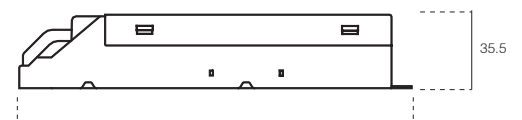

Modena 100W