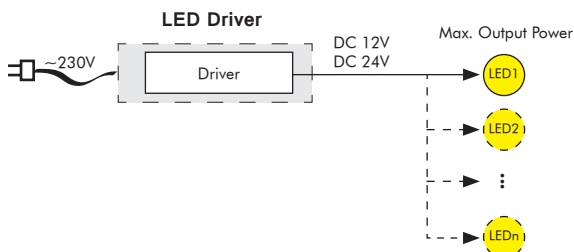

Product List	Article No.	Product Name
	3.10.0165	LED Driver CV MD60 24V DC 60W
	3.10.0206	LED Driver CV MD70 24V DC 70W
	3.10.0222	LED Driver CV Modena 24V DC 100W