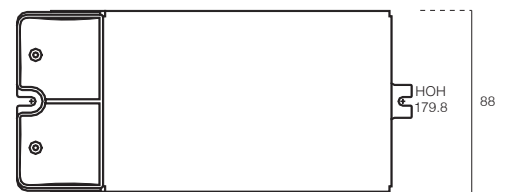

MD 24V

LED Driver Constant Voltage

Non-Dimmable

Max.
100W

Power

24V

Voltage

≥0.95

Power Factor

Product Information	Input Voltage	230V AC		
	Output Voltage	24V DC		
	Output Current	Max. 2.5A	Max. 2.9A	Max. 4.2A
	Output Power	Max. 60W	Max. 70W	Max. 100W
	Power Factor	≥0.95		
	LED Connection	Parallel Connection		

MD60 / MD70

Product List	Article No.	Product Name
	3.10.0165	LED Driver CV MD60 24V DC 60W
	3.10.0206	LED Driver CV MD70 24V DC 70W
	3.10.0222	LED Driver CV Modena 24V DC 100W