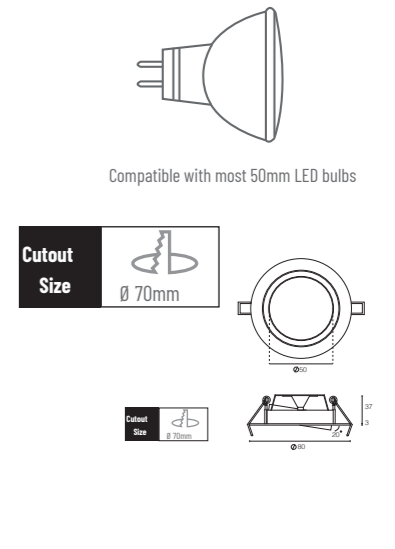

PRODUCT LIST						
Article No.	Product Name	Color	Lamp Type	Lamp Type	System Power	Cutout size
2.11.0613	Halogen Spot Old Smooth round versatile	Aluminium	MR16 (50mm)	12V	Max. 50W	Ø 82mm
2.11.0722	Halogen Spot Old Smooth round versatile	White	MR16 (50mm)	12V	Max. 50W	Ø 82mm
2.11.0612	Halogen Spot Old Smooth square versatile	Aluminium	MR16 (50mm)	12V	Max. 50W	Ø 82mm
2.11.0723	Halogen Spot Old Smooth square versatile	White	MR16 (50mm)	12V	Max. 50W	Ø 82mm

Exclusive (On Request)	
Article No.	Description
5.04.0407	GU10/GZ10 lamp holder with 20cm fiber glass

Smooth

*Halogen Spot Light
Round CARDAN

*Compatible with most 50mm LED Bulbs

Power	Max. 50W
Input Voltage	12V
Lamp Holder	GX5.3 (included)
Lamp Type	MR16 (not included)

*Photometric information in determined by different light bulbs chosen.

PRODUCT LIST						
Article No.	Product Name	Color	Lamp Type	Lamp Type	System Power	Cutout size
2.11.0394	Halogen Spot Smooth round tiltable D:80mm	Aluminium	MR16 (50mm)	12V	Max. 50W	Ø 70mm
2.11.0721	Halogen Spot Smooth round tiltable D:80mm	White	MR16 (50mm)	12V	Max. 50W	Ø 70mm

Exclusive (On Request)	
Article No.	Description
5.04.0407	GU10/GZ10 lamp holder with 20cm fiber glass