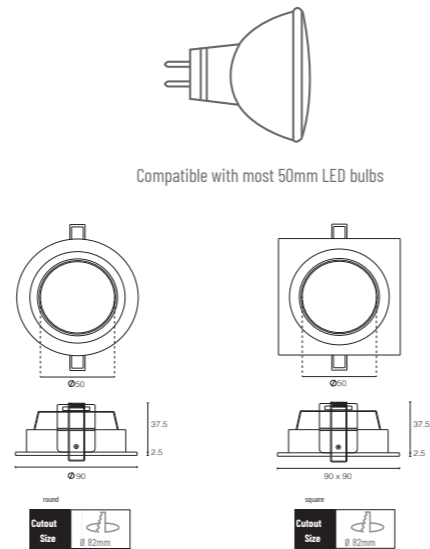

Old Smooth

*Halogen Spot Light
Versatile

*Compatible with most 50mm LED Bulbs

Power	Max. 50W
Input Voltage	12V
Lamp Holder	GX5.3 (included)
Lamp Type	MR16 (not included)

*Photometric information in determined by different light bulbs chosen.

PRODUCT LIST						
Article No.	Product Name	Color	Lamp Type	Lamp Type	System Power	Cutout size
2.11.0613	Halogen Spot Old Smooth round versatile	Aluminium	MR16 (50mm)	12V	Max. 50W	Ø 82mm
2.11.0722	Halogen Spot Old Smooth round versatile	White	MR16 (50mm)	12V	Max. 50W	Ø 82mm
2.11.0612	Halogen Spot Old Smooth square versatile	Aluminium	MR16 (50mm)	12V	Max. 50W	Ø 82mm
2.11.0723	Halogen Spot Old Smooth square versatile	White	MR16 (50mm)	12V	Max. 50W	Ø 82mm

Exclusive (On Request)	
Article No.	Description
5.04.0407	GU10/GZ10 lamp holder with 20cm fiber glass

Smooth

*Halogen Spot Light
Round CARDAN

*Compatible with most 50mm LED Bulbs

Power	Max. 50W
Input Voltage	12V
Lamp Holder	GX5.3 (included)
Lamp Type	MR16 (not included)

*Photometric information in determined by different light bulbs chosen.

PRODUCT LIST						
Article No.	Product Name	Color	Lamp Type	Lamp Type	System Power	Cutout size
2.11.0394	Halogen Spot Smooth round tiltable D:80mm	Aluminium	MR16 (50mm)	12V	Max. 50W	Ø 70mm
2.11.0721	Halogen Spot Smooth round tiltable D:80mm	White	MR16 (50mm)	12V	Max. 50W	Ø 70mm