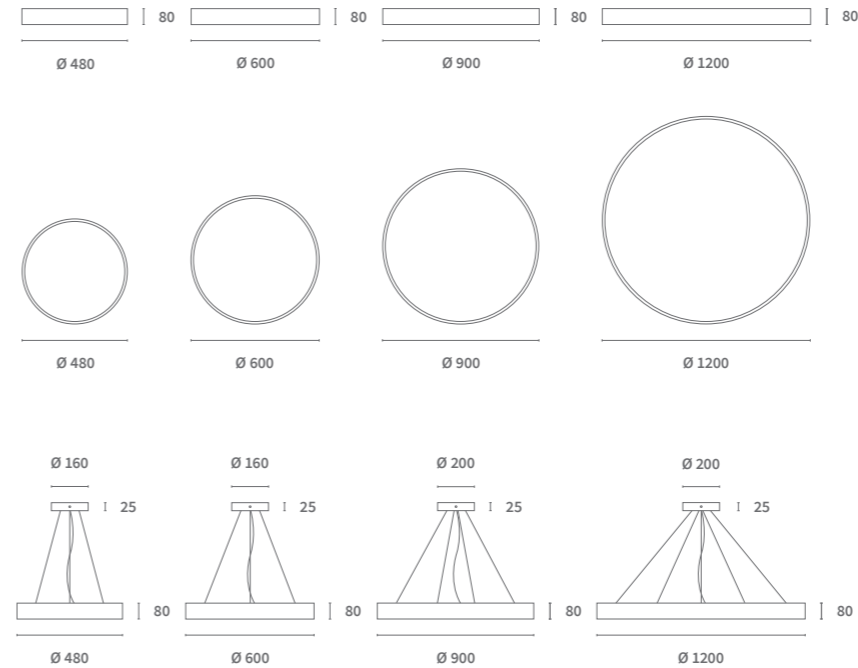

# Ozola

Wall Mounted / Ceiling Mounted / Pendant  
LED

Switchable: 3000K / 3500K / 4000K

Adjustable light output: 100% / 75% / 50%

Size	480mm			600mm			900mm			1200mm		
System Power	40W			57W			92W			150W		
CRI	>80Ra											
CCT	3000K	3500K	4000K	3000K	3500K	4000K	3000K	3500K	4000K	3000K	3500K	4000K
System Lumen	3330lm	3480lm	3510lm	5220lm	5540lm	5575lm	7540lm	7850lm	7900lm	14450lm	14900lm	14630lm
System Efficacy	83lm/W	87lm/W	88lm/W	92lm/W	97lm/W	98lm/W	82lm/W	85lm/W	86lm/W	96lm/W	99lm/W	98lm/W
Driver	DALI Dimmable Driver ( included )											
L-B values (50.000 hr)	L80B10 (50.000h)											

Article No.	Product Name	Color	CCT	CRI	System Lumen	System Power	System Efficacy	Size
2.17.2633	Ozola	Grey	4000K	>80Ra	3510lm	40W	88lm/W	480mm
2.17.2634	Ozola	White	4000K	>80Ra	3510lm	40W	88lm/W	480mm
2.17.2635	Ozola	Black	4000K	>80Ra	3510lm	40W	88lm/W	480mm
2.17.2636	Ozola	Grey	4000K	>80Ra	5575lm	57W	98lm/W	600mm
2.17.2637	Ozola	White	4000K	>80Ra	5575lm	57W	98lm/W	600mm
2.17.2638	Ozola	Black	4000K	>80Ra	5575lm	57W	98lm/W	600mm
2.17.2639	Ozola	Grey	4000K	>80Ra	7900lm	92W	86lm/W	900mm
2.17.2640	Ozola	White	4000K	>80Ra	7900lm	92W	86lm/W	900mm
2.17.2641	Ozola	Black	4000K	>80Ra	7900lm	92W	86lm/W	900mm
2.17.2642	Ozola	Grey	4000K	>80Ra	14630lm	150W	98lm/W	1200mm
2.17.2643	Ozola	White	4000K	>80Ra	14630lm	150W	98lm/W	1200mm
2.17.2644	Ozola	Black	4000K	>80Ra	14630lm	150W	98lm/W	1200mm

Article No.	Description	Color	Article No.	Description	Color
2.01.1208	Pendant set for Ozola 480mm & 600mm	Grey	2.01.1213	Pendant set for Ozola 900mm	Black
2.01.1209	Pendant set for Ozola 480mm & 600mm	White	2.01.1215	Pendant set for Ozola 1200mm	White
2.01.1210	Pendant set for Ozola 480mm & 600mm	Black	2.01.1216	Pendant set for Ozola 1200mm	Black
2.01.1211	Pendant set for Ozola 900mm	Grey	2.01.1214	Pendant set for Ozola 1200mm	Grey
2.01.1212	Pendant set for Ozola 900mm	White			