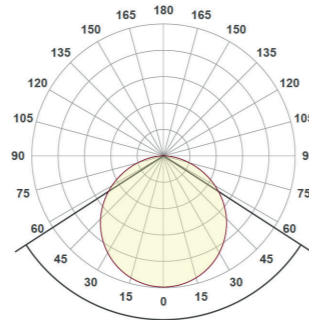

# Ozola

Wall Mounted / Ceiling Mounted / Pendant  
LED

Switchable: 3000K / 3500K / 4000K

Adjustable light output: 100% / 75% / 50%

Size	480mm			600mm			900mm			1200mm		
System Power	40W			57W			92W			150W		
CRI	>80Ra											
CCT	3000K	3500K	4000K	3000K	3500K	4000K	3000K	3500K	4000K	3000K	3500K	4000K
System Lumen	3330lm	3480lm	3510lm	5220lm	5540lm	5575lm	7540lm	7850lm	7900lm	14450lm	14900lm	14630lm
System Efficacy	83lm/W	87lm/W	88lm/W	92lm/W	97lm/W	98lm/W	82lm/W	85lm/W	86lm/W	96lm/W	99lm/W	98lm/W
Driver	DALI Dimmable Driver ( included )											
L-B values (50.000 hr)	L80B10 (50.000h)											

Article No.	Product Name	Color	CCT	CRI	System Lumen	System Power	System Efficacy	Size
2.17.2633	Ozola	Grey	4000K	>80Ra	3510lm	40W	88lm/W	480mm
2.17.2634	Ozola	White	4000K	>80Ra	3510lm	40W	88lm/W	480mm
2.17.2635	Ozola	Black	4000K	>80Ra	3510lm	40W	88lm/W	480mm
2.17.2636	Ozola	Grey	4000K	>80Ra	5575lm	57W	98lm/W	600mm
2.17.2637	Ozola	White	4000K	>80Ra	5575lm	57W	98lm/W	600mm
2.17.2638	Ozola	Black	4000K	>80Ra	5575lm	57W	98lm/W	600mm
2.17.2639	Ozola	Grey	4000K	>80Ra	7900lm	92W	86lm/W	900mm
2.17.2640	Ozola	White	4000K	>80Ra	7900lm	92W	86lm/W	900mm
2.17.2641	Ozola	Black	4000K	>80Ra	7900lm	92W	86lm/W	900mm
2.17.2642	Ozola	Grey	4000K	>80Ra	14630lm	150W	98lm/W	1200mm
2.17.2643	Ozola	White	4000K	>80Ra	14630lm	150W	98lm/W	1200mm
2.17.2644	Ozola	Black	4000K	>80Ra	14630lm	150W	98lm/W	1200mm