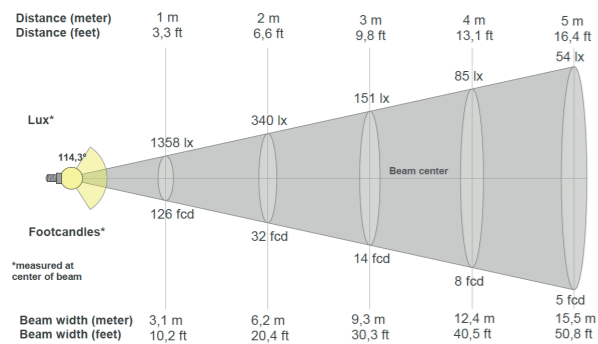

# Ozola

Wall Mounted / Ceiling Mounted / Pendant  
LED

Switchable: 3000K / 3500K / 4000K

Adjustable light output: 100% / 75% / 50%

Size	480mm			600mm			900mm			1200mm		
System Power	40W			57W			92W			150W		
CRI	>80Ra											
CCT	3000K	3500K	4000K	3000K	3500K	4000K	3000K	3500K	4000K	3000K	3500K	4000K
System Lumen	3330lm	3480lm	3510lm	5220lm	5540lm	5575lm	7540lm	7850lm	7900lm	14450lm	14900lm	14630lm
System Efficacy	83lm/W	87lm/W	88lm/W	92lm/W	97lm/W	98lm/W	82lm/W	85lm/W	86lm/W	96lm/W	99lm/W	98lm/W
Driver	DALI Dimmable Driver ( included )											
L-B values (50.000 hr)	L80B10 (50.000h)											

Article No.	Product Name	Color	CCT	CRI	System Lumen	System Power	System Efficacy	Size
2.17.2633	Ozola	Grey	4000K	>80Ra	3510lm	40W	88lm/W	480mm
2.17.2634	Ozola	White	4000K	>80Ra	3510lm	40W	88lm/W	480mm
2.17.2635	Ozola	Black	4000K	>80Ra	3510lm	40W	88lm/W	480mm
2.17.2636	Ozola	Grey	4000K	>80Ra	5575lm	57W	98lm/W	600mm
2.17.2637	Ozola	White	4000K	>80Ra	5575lm	57W	98lm/W	600mm
2.17.2638	Ozola	Black	4000K	>80Ra	5575lm	57W	98lm/W	600mm
2.17.2639	Ozola	Grey	4000K	>80Ra	7900lm	92W	86lm/W	900mm
2.17.2640	Ozola	White	4000K	>80Ra	7900lm	92W	86lm/W	900mm
2.17.2641	Ozola	Black	4000K	>80Ra	7900lm	92W	86lm/W	900mm
2.17.2642	Ozola	Grey	4000K	>80Ra	14630lm	150W	98lm/W	1200mm
2.17.2643	Ozola	White	4000K	>80Ra	14630lm	150W	98lm/W	1200mm
2.17.2644	Ozola	Black	4000K	>80Ra	14630lm	150W	98lm/W	1200mm