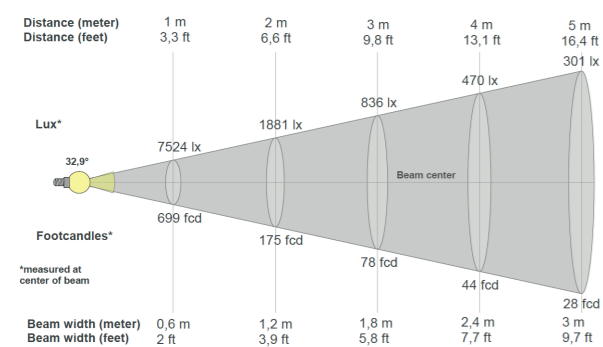

Pinta In-track

3-Phase Track Light

System Power	from 14.5W up to 35W
CRI	>90Ra
CCT	4000K PW
System Lumen	from 1749lm up to 4422lm
System Efficacy	up to 129lm/W
Driver	Non-Dimmable Driver (included)
SDCM	2
L+B values (50.000 hr)	L90B10 (50.000h)

*More options available! Contact us to customize your fixture down to the finest details.

Article No.	model	Color	CCT	CRI	System Lumen	System Power	System Efficacy	Driver	Reflector
2.17.3129	Pinta In-Track	White	4000K PW	>90Ra	1804lm	14.5W	124lm/W	350mA	24°
2.17.3130	Pinta In-Track	White	4000K PW	>90Ra	1749lm	14.5W	121lm/W	350mA	36°
2.17.3133	Pinta In-Track	Black	4000K PW	>90Ra	1804lm	14.5W	124lm/W	350mA	24°
2.17.3134	Pinta In-Track	Black	4000K PW	>90Ra	1749lm	14.5W	121lm/W	350mA	36°
2.17.3153	Pinta In-Track	White	4000K PW	>90Ra	2351lm	19.5W	121lm/W	500mA	24°
2.17.3154	Pinta In-Track	White	4000K PW	>90Ra	2281lm	19.5W	117lm/W	500mA	36°
2.17.3157	Pinta In-Track	Black	4000K PW	>90Ra	2351lm	19.5W	121lm/W	500mA	24°
2.17.3158	Pinta In-Track	Black	4000K PW	>90Ra	2281lm	19.5W	117lm/W	500mA	36°
2.17.2756	Pinta In-Track	White	4000K PW	>90Ra	3292lm	25.5W	129lm/W	700mA	24°
2.17.2757	Pinta In-Track	White	4000K PW	>90Ra	3194lm	25.5W	125lm/W	700mA	36°
2.17.2760	Pinta In-Track	Black	4000K PW	>90Ra	3292lm	25.5W	129lm/W	700mA	24°
2.17.2761	Pinta In-Track	Black	4000K PW	>90Ra	3194lm	25.5W	125lm/W	700mA	36°
2.17.2768	Pinta In-Track	White	4000K PW	>90Ra	4422lm	35W	126lm/W	900mA	24°
2.17.2769	Pinta In-Track	White	4000K PW	>90Ra	4291lm	35W	123lm/W	900mA	36°
2.17.2773	Pinta In-Track	Black	4000K PW	>90Ra	4422lm	35W	126lm/W	900mA	24°
2.17.2774	Pinta In-Track	Black	4000K PW	>90Ra	4291lm	35W	123lm/W	900mA	36°