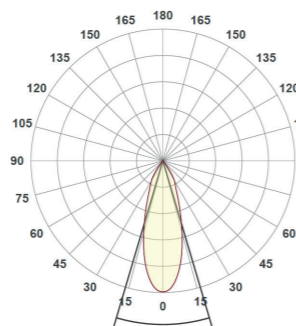

*More options available! Contact us to customize your fixture down to the finest details.