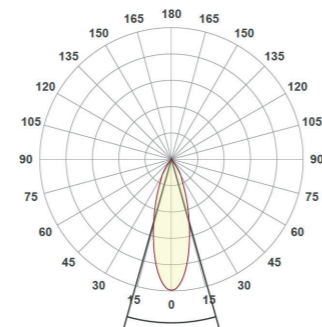

Pivo Medium

Round Turn/Tilttable

System Power	19.5W	27W
CRI	>90Ra	
CCT	3000K	
System Lumen	2056lm	2959lm
System Efficacy	105lm/W	110lm/W
LOR	Up to 90%	
Driver	Non-Dimmable Driver (included)	
SDCM	2	
L+B values (50.000 hr)	L90B10 (50.000h)	

* Also available with other CCT's such as 3500K and 4000K
 More options available! Contact us to customize your fixture down to the finest details.

Article No.	Product Name	Color	CCT	CRI	System Lumen	System Power	System Efficacy	Reflector	Cutout size
2.11.2596	Pivo Medium	Grey	3000K	>90Ra	2056lm	19.5W	105lm/W	36°	Ø 154mm
2.11.3542	Pivo Medium	White	3000K	>90Ra	2056lm	19.5W	105lm/W	36°	Ø 154mm
2.11.4843	Pivo Medium	Black	3000K	>90Ra	2056lm	19.5W	105lm/W	36°	Ø 154mm
2.11.1494	Pivo Medium	Grey	3000K	>90Ra	2959lm	27W	110lm/W	36°	Ø 154mm
2.11.1495	Pivo Medium	White	3000K	>90Ra	2959lm	27W	110lm/W	36°	Ø 154mm
2.11.1496	Pivo Medium	Black	3000K	>90Ra	2959lm	27W	110lm/W	36°	Ø 154mm