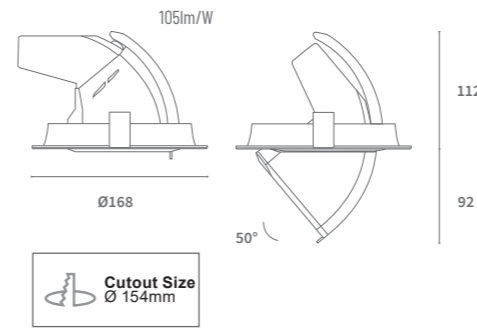

Article No.	Product Name	Color	CCT	CRI	System Lumen	System Power	System Efficacy	Reflector	Cutout size
2.11.2596	Pivo Medium	Grey	3000K	>90Ra	2056lm	19.5W	105lm/W	36°	Ø 154mm
2.11.3542	Pivo Medium	White	3000K	>90Ra	2056lm	19.5W	105lm/W	36°	Ø 154mm
2.11.4843	Pivo Medium	Black	3000K	>90Ra	2056lm	19.5W	105lm/W	36°	Ø 154mm
2.11.1494	Pivo Medium	Grey	3000K	>90Ra	2959lm	27W	110lm/W	36°	Ø 154mm
2.11.1495	Pivo Medium	White	3000K	>90Ra	2959lm	27W	110lm/W	36°	Ø 154mm
2.11.1496	Pivo Medium	Black	3000K	>90Ra	2959lm	27W	110lm/W	36°	Ø 154mm

Also available: CRI >80Ra
This is a small selection from our portfolio. Please contact us for a suitable solution for your lighting project.