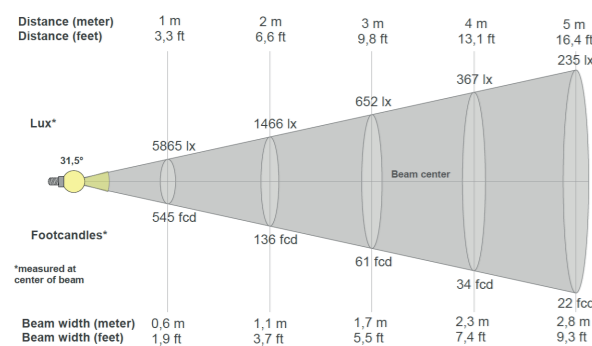

* Also available with other CCT's such as 3500K and 4000K
 More options available! Contact us to customize your fixture down to the finest details.

Article No.	Product Name	Color	CCT	CRI	System Lumen	System Power	System Efficacy	Reflector	Cutout size
2.11.2596	Pivo Medium	Grey	3000K	>90Ra	2056lm	19.5W	105lm/W	36°	Ø 154mm
2.11.3542	Pivo Medium	White	3000K	>90Ra	2056lm	19.5W	105lm/W	36°	Ø 154mm
2.11.4843	Pivo Medium	Black	3000K	>90Ra	2056lm	19.5W	105lm/W	36°	Ø 154mm
2.11.1494	Pivo Medium	Grey	3000K	>90Ra	2959lm	27W	110lm/W	36°	Ø 154mm
2.11.1495	Pivo Medium	White	3000K	>90Ra	2959lm	27W	110lm/W	36°	Ø 154mm
2.11.1496	Pivo Medium	Black	3000K	>90Ra	2959lm	27W	110lm/W	36°	Ø 154mm