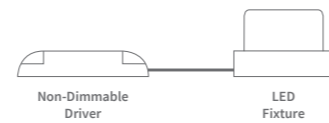

Pivo Medium

Round Turn/Tilttable

System Power	19.5W	27W
CRI	>90Ra	
CCT	3000K	
System Lumen	2056lm	2959lm
System Efficacy	105lm/W	110lm/W
LOR	Up to 90%	
Driver	Non-Dimmable Driver (included)	
SDCM	2	
L+B values (50.000 hr)	L90B10 (50.000h)	

* Also available with other CCT's such as 3500K and 4000K
 More options available! Contact us to customize your fixture down to the finest details.

Article No.	Product Name	Color	CCT	CRI	System Lumen	System Power	System Efficacy	Reflector	Cutout size
2.11.2596	Pivo Medium	Grey	3000K	>90Ra	2056lm	19.5W	105lm/W	36°	Ø 154mm
2.11.3542	Pivo Medium	White	3000K	>90Ra	2056lm	19.5W	105lm/W	36°	Ø 154mm
2.11.4843	Pivo Medium	Black	3000K	>90Ra	2056lm	19.5W	105lm/W	36°	Ø 154mm
2.11.1494	Pivo Medium	Grey	3000K	>90Ra	2959lm	27W	110lm/W	36°	Ø 154mm
2.11.1495	Pivo Medium	White	3000K	>90Ra	2959lm	27W	110lm/W	36°	Ø 154mm
2.11.1496	Pivo Medium	Black	3000K	>90Ra	2959lm	27W	110lm/W	36°	Ø 154mm