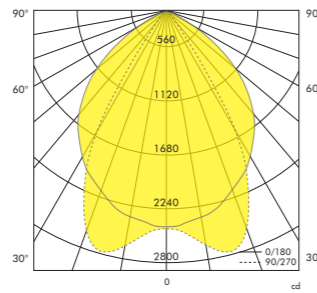

Raillux Duo

3-Phase Track Light

UGR	UGR <19	
System Power	80W	
CRI	>80Ra	
CCT	3000K	4000K
System Lumen	7600lm	7820lm
System Efficacy	95lm/W	97lm/W
LOR	Up to 80%	
Driver	Non-Dimmable Driver (included)	

Raillux Mono 40W 3000K (per side)

H [m]	[lux]	Beam [Ø cm]
1	2481	160
2	620	320
3	276	480
4	155	630
5	99	790

Beam (50%) Angle: 77°

ALSO AVAILABLE

Article No.	Description
See page 186	3-Phase Tracks and accessories