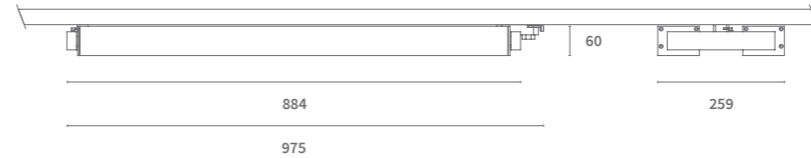

PRODUCT LIST

Article No.	Product Name	Housing Color	Louvre Color	System Lumen	CCT	CRI	System Power	Lens
2.16.0384	Raillux Duo	Grey	Grey	7600lm	3000K	>80Ra	72W	60°
2.16.0385	Raillux Duo	White	White	7600lm	3000K	>80Ra	72W	60°
2.16.0386	Raillux Duo	Black	Grey	7600lm	3000K	>80Ra	72W	60°
2.16.0387	Raillux Duo	Grey	Grey	7820lm	4000K	>80Ra	72W	60°
2.16.0388	Raillux Duo	White	White	7820lm	4000K	>80Ra	72W	60°
2.16.0389	Raillux Duo	Black	Grey	7820lm	4000K	>80Ra	72W	60°

Raillux Duo

3-Phase Track Light

UGR	UGR <19	
System Power	80W	
CRI	>80Ra	
CCT	3000K	4000K
System Lumen	7600lm	7820lm
System Efficacy	95lm/W	97lm/W
LOR	Up to 80%	
Driver	Non-Dimmable Driver (included)	

Raillux Mono 40W 3000K (per side)

H [m]	[lux]	Beam [Ø cm]
1	2481	160
2	620	320
3	276	480
4	155	630
5	99	790

Beam (50%) Angle: 77°

ALSO AVAILABLE

Article No.	Description
See page 186	3-Phase Tracks and accessories