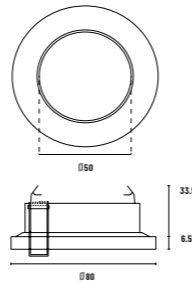

Focus

Halogen Spot Light
Round IP65
Fixed

Compatible with most 50mm LED bulbs

Cutout Size
Fixed
Ø 70mm

Power	Max. 50W
Input Voltage	12V
Lamp Holder	GX5.3 (included)
Lamp Type	MR16 (not included)

*Photometric information in determined by different light bulbs chosen.

PRODUCT LIST						
Article No.	Product Name	Color	Lamp Type	Lamp Type	System Power	Cutout size
2.11.0464	Halogen Spot Focus 50mm IP65	White	MR16 (50mm)	12V	Max. 50W	Ø 70mm
2.11.0465	Halogen Spot Focus 50mm IP65	Chrome	MR16 (50mm)	12V	Max. 50W	Ø 70mm
2.11.0466	Halogen Spot Focus 50mm IP65	Brushed Aluminium	MR16 (50mm)	12V	Max. 50W	Ø 70mm

Tondo

*Halogen Banana Spot
Round

*Compatible with most 50mm LED Bulbs

Compatible with most 50mm LED bulbs

Cutout Size
Ø 97mm

Power	Max. 50W
Input Voltage	12V
Lamp Holder	GX5.3 (included)
Lamp Type	MR16 (not included)

*Photometric information in determined by different light bulbs chosen.

PRODUCT LIST						
Article No.	Product Name	Color	Lamp Type	Lamp Type	System Power	Cutout size
2.11.0293	Halogen Banana Spot Tondo	Aluminium	MR16 (50mm)	12V	Max. 50W	Ø 97mm