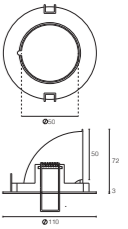

Focus

Halogen Spot Light
Round IP65
Fixed

Compatible with most 50mm LED bulbs

Cutout Size
Fixed
Ø 70mm

Power	Max. 50W
Input Voltage	12V
Lamp Holder	GX5.3 (included)
Lamp Type	MR16 (not included)

*Photometric information in determined by different light bulbs chosen.

PRODUCT LIST						
Article No.	Product Name	Color	Lamp Type	Lamp Type	System Power	Cutout size
2.11.0464	Halogen Spot Focus 50mm IP65	White	MR16 (50mm)	12V	Max. 50W	Ø 70mm
2.11.0465	Halogen Spot Focus 50mm IP65	Chrome	MR16 (50mm)	12V	Max. 50W	Ø 70mm
2.11.0466	Halogen Spot Focus 50mm IP65	Brushed Aluminium	MR16 (50mm)	12V	Max. 50W	Ø 70mm

Tondo

*Halogen Banana Spot
Round

*Compatible with most 50mm LED Bulbs

Compatible with most 50mm LED bulbs

Cutout Size
Ø 97mm

Power	Max. 50W
Input Voltage	12V
Lamp Holder	GX5.3 (included)
Lamp Type	MR16 (not included)

*Photometric information in determined by different light bulbs chosen.

PRODUCT LIST						
Article No.	Product Name	Color	Lamp Type	Lamp Type	System Power	Cutout size
2.11.0293	Halogen Banana Spot Tondo	Aluminium	MR16 (50mm)	12V	Max. 50W	Ø 97mm