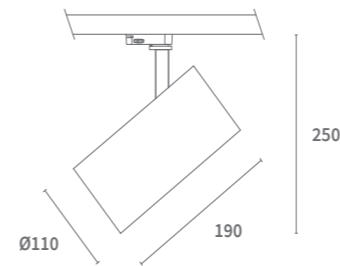

PRODUCT LIST

Article No.	Product Name	Color	CCT	CRI	System Lumen	System Power	System Efficacy	Reflector
2.17.2515	Tubo Short	Grey	3000K	>90Ra	3132lm	25.5W	123lm/W	36°
2.17.2516	Tubo Short	White	3000K	>90Ra	3132lm	25.5W	123lm/W	36°
2.17.2517	Tubo Short	Black	3000K	>90Ra	3132lm	25.5W	123lm/W	36°
2.17.2675	Tubo Short	Grey	3000K	>90Ra	3980lm	32W	124lm/W	36°
2.17.2529	Tubo Short	White	3000K	>90Ra	3980lm	32W	124lm/W	36°
2.17.2554	Tubo Short	Black	3000K	>90Ra	3980lm	32W	124lm/W	36°
2.17.2565	Tubo Short	Grey	3000K PW	>90Ra	3277lm	26.1W	125lm/W	36°
2.17.3284	Tubo Short	White	3000K PW	>90Ra	3277lm	26.1W	125lm/W	36°
2.17.2557	Tubo Short	Black	3000K PW	>90Ra	3277lm	26.1W	125lm/W	36°

Also available: CRI >80Ra and Dali
This is a small selection from our portfolio. Please contact us for a suitable solution for your lighting project.