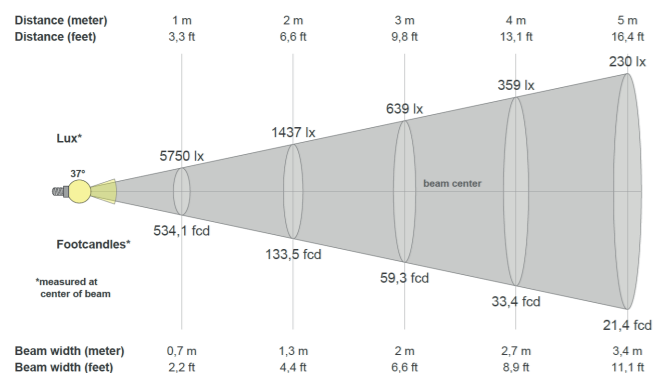

Tubo Short

3-Phase Track Light

System Power	25.5W	32W
CRI	>90Ra	
CCT	3000K	
System Lumen	3132lm	3980lm
System Efficacy	123lm/W	124lm/W
LOR	>85%	
Driver	Non-Dimmable Driver (included)	
SDCM	2	
L+B values (50.000 hr)	L90B10 (50.000h)	

*More options available! Contact us to customize your fixture down to the finest details.

PRODUCT LIST

Article No.	Product Name	Color	CCT	CRI	System Lumen	System Power	System Efficacy	Reflector
2.17.2515	Tubo Short	Grey	3000K	>90Ra	3132lm	25.5W	123lm/W	36°
2.17.2516	Tubo Short	White	3000K	>90Ra	3132lm	25.5W	123lm/W	36°
2.17.2517	Tubo Short	Black	3000K	>90Ra	3132lm	25.5W	123lm/W	36°
2.17.2675	Tubo Short	Grey	3000K	>90Ra	3980lm	32W	124lm/W	36°
2.17.2529	Tubo Short	White	3000K	>90Ra	3980lm	32W	124lm/W	36°
2.17.2554	Tubo Short	Black	3000K	>90Ra	3980lm	32W	124lm/W	36°
2.17.2565	Tubo Short	Grey	3000K PW	>90Ra	3277lm	26.1W	125lm/W	36°
2.17.3284	Tubo Short	White	3000K PW	>90Ra	3277lm	26.1W	125lm/W	36°
2.17.2557	Tubo Short	Black	3000K PW	>90Ra	3277lm	26.1W	125lm/W	36°