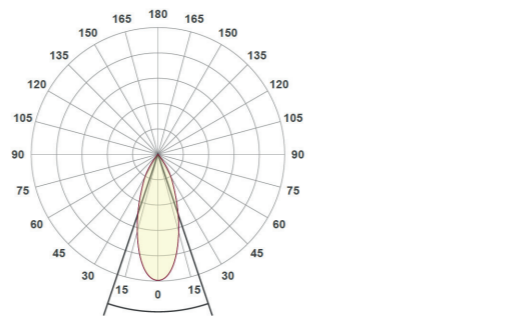

Tubo Short

3-Phase Track Light

System Power	25.5W	32W
CRI	>90Ra	
CCT	3000K	
System Lumen	3132lm	3980lm
System Efficacy	123lm/W	124lm/W
LOR	>85%	
Driver	Non-Dimmable Driver (included)	
SDCM	2	
L+B values (50.000 hr)	L90B10 (50.000h)	

*More options available! Contact us to customize your fixture down to the finest details.

PRODUCT LIST

Article No.	Product Name	Color	CCT	CRI	System Lumen	System Power	System Efficacy	Reflector
2.17.2515	Tubo Short	Grey	3000K	>90Ra	3132lm	25.5W	123lm/W	36°
2.17.2516	Tubo Short	White	3000K	>90Ra	3132lm	25.5W	123lm/W	36°
2.17.2517	Tubo Short	Black	3000K	>90Ra	3132lm	25.5W	123lm/W	36°
2.17.2675	Tubo Short	Grey	3000K	>90Ra	3980lm	32W	124lm/W	36°
2.17.2529	Tubo Short	White	3000K	>90Ra	3980lm	32W	124lm/W	36°
2.17.2554	Tubo Short	Black	3000K	>90Ra	3980lm	32W	124lm/W	36°
2.17.2565	Tubo Short	Grey	3000K PW	>90Ra	3277lm	26.1W	125lm/W	36°
2.17.3284	Tubo Short	White	3000K PW	>90Ra	3277lm	26.1W	125lm/W	36°
2.17.2557	Tubo Short	Black	3000K PW	>90Ra	3277lm	26.1W	125lm/W	36°

Also available: CRI >80Ra and Dali
This is a small selection from our portfolio. Please contact us for a suitable solution for your lighting project.

AVAILABLE BEAM ANGLES

Article No.	Description
5.14.0173	Reflector 15° for Tubo Short
5.14.0174	Reflector 24° for Tubo Short
5.14.0176	Reflector 60° for Tubo Short

ALSO AVAILABLE

Article No.	Description	Article No.	Description	Article No.	Description
	3-Phase Tracks and accessories	2.01.0933	Honeycomb Louvre for Tubo Short	2.01.0953	Barn Doors Black for Tubo Short
	DALI Dimmable Driver	2.01.0942	Front Ring Black for Tubo Short	2.01.0952	Barn Doors White for Tubo Short