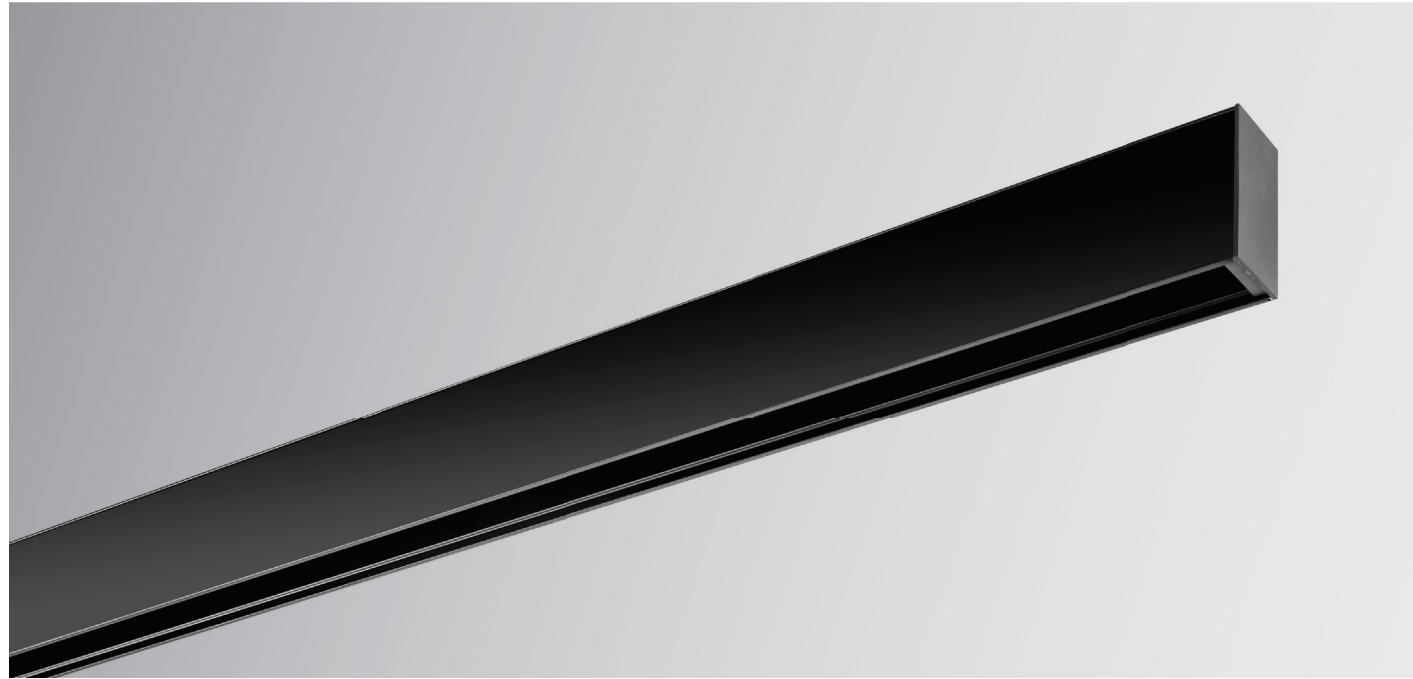

Arcano

SURFACE MOUNTED TRACK

Product information

Input voltage	DC48V
Max. load	up to 600W
Max. track length	up to 20m
Track sections	1m / 2m / 3m
Available color	White / Black
Certification	CE / ROHS