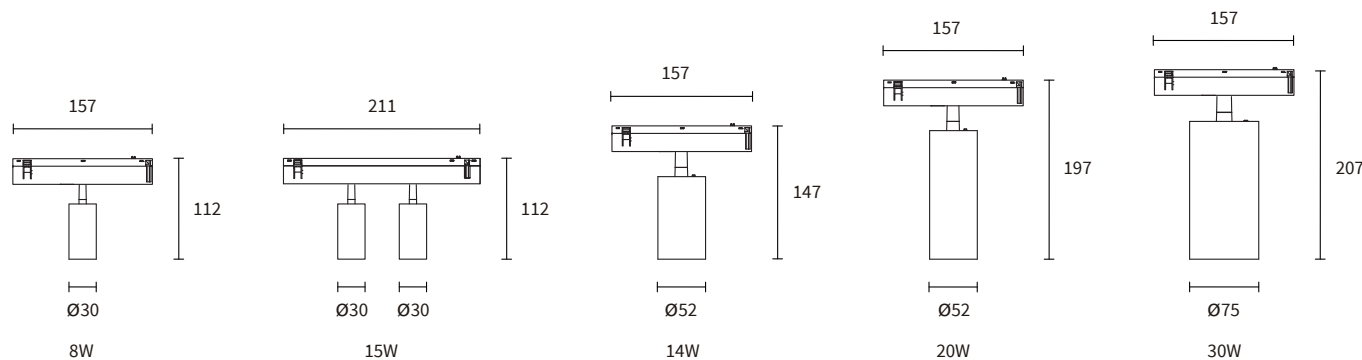

### Product information

Input voltage	DC48V
Max. load	up to 600W
Max. track length	up to 20m
Track sections	1m / 2m / 3m
Available color	White / Black
Certification	CE / ROHS

## Dimensions

### Dimensions