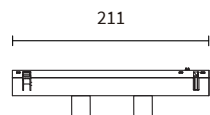

Dimensions

Ø22 Ø22

Fixed Track Lights

Article No.	Product Name	Diameter	Lumen	Housing Color	CCT	CRI	Cooling	Power	Lens
2.17.3035 / 2.17.3059*	Tuby Mini 2-Lights	Ø22 mm	265lm	White	2700K	>90Ra	Passive	4W	30°
2.17.3036 / 2.17.3060*	Tuby Mini 2-Lights	Ø22 mm	265lm	Black	2700K	>90Ra	Passive	4W	30°
2.17.3037 / 2.17.3061*	Tuby Mini 2-Lights	Ø22 mm	265lm	White	3000K	>90Ra	Passive	4W	30°
2.17.3038 / 2.17.3062*	Tuby Mini 2-Lights	Ø22 mm	265lm	Black	3000K	>90Ra	Passive	4W	30°

Article No. with * indicates that the luminaire is DALI Dimmable. Please use the DALI driver on page 29.