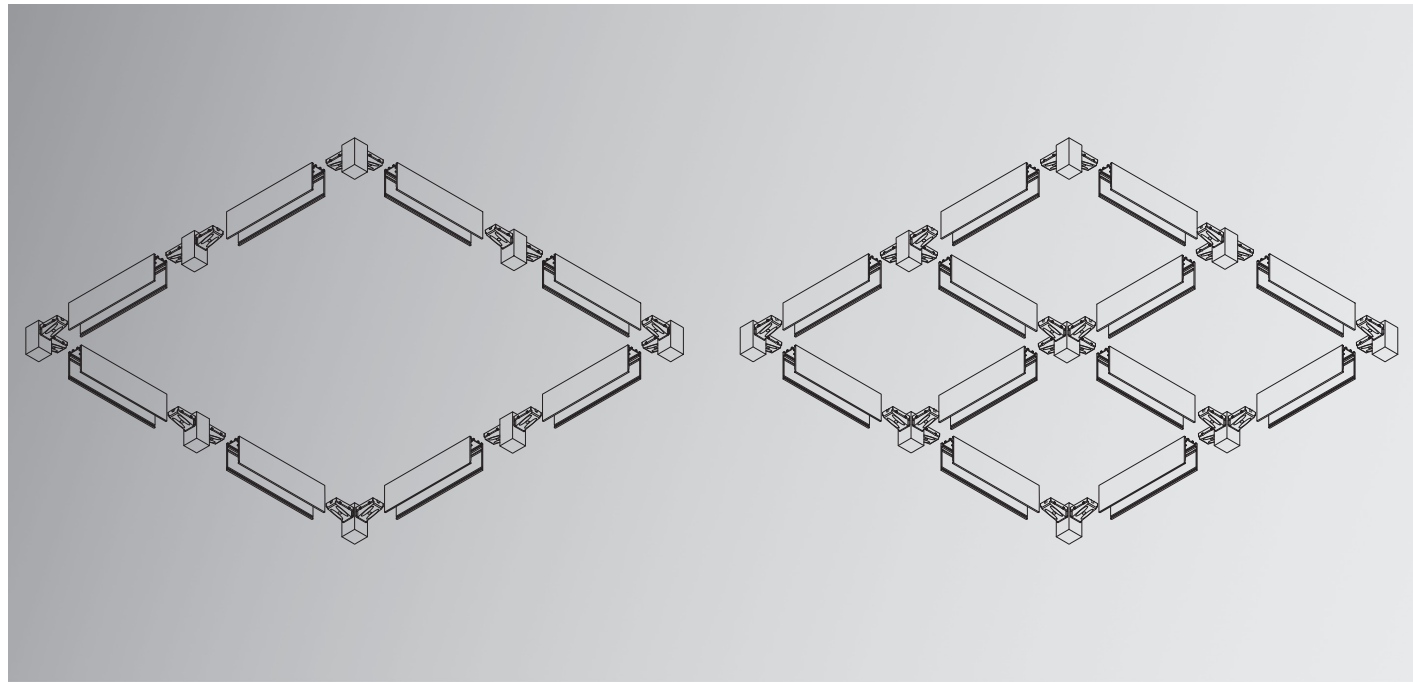

Arcano

SURFACE MOUNTED TRACK INSTALLATION

Square installation