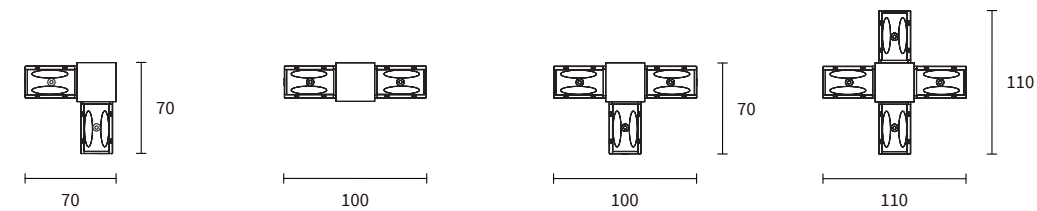

### Track Parts | Suitable for square installation

L-joint 90°

Connector

T-splitter  
(left / right)

X-joint

### Dimensions