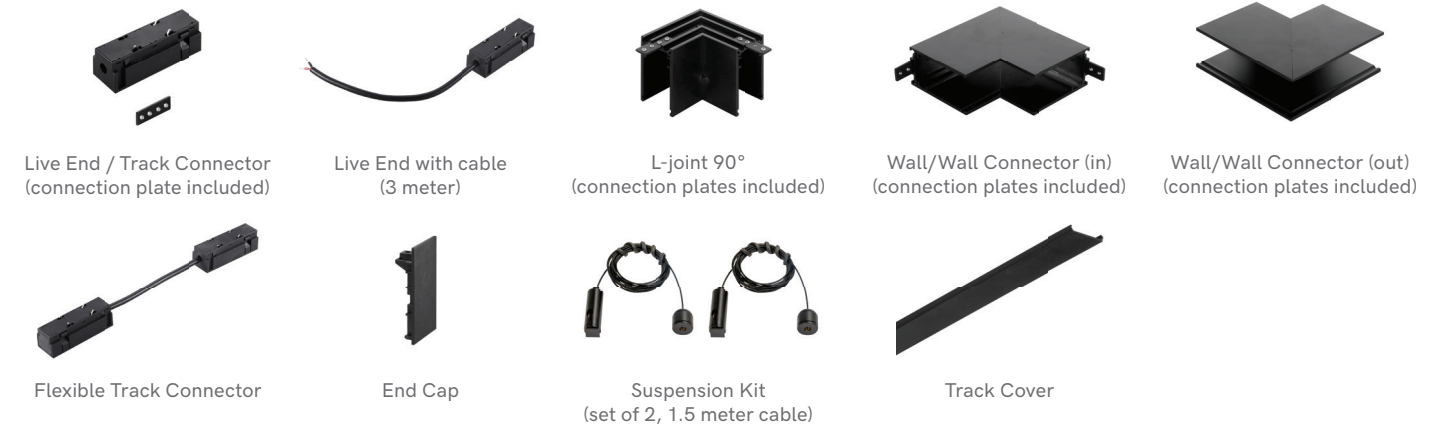

Track Accessories | Available for surface mounted track

Track

Article No.	Product Name	Color	Voltage	Length
1.09.0032	Arcano Surface Mounted Track	White	DC48V	1 meter
1.09.0033	Arcano Surface Mounted Track	Black	DC48V	1 meter
1.09.0034	Arcano Surface Mounted Track	White	DC48V	2 meter
1.09.0035	Arcano Surface Mounted Track	Black	DC48V	2 meter
1.09.0036	Arcano Surface Mounted Track	White	DC48V	3 meter
1.09.0037	Arcano Surface Mounted Track	Black	DC48V	3 meter

Track Accessories

Article No.	Product Name	Color	Length
1.01.0262	Live end / Track Connector (connection plate included)	Black	
1.01.0263	Live end with cable	Black	3 meter
1.01.0256	L-joint 90° for Arcano Surface Mounted Track	White	
1.01.0257	L-joint 90° for Arcano Surface Mounted Track	Black	
1.01.0258	Wall/Wall Connector (in) for Arcano Surface Mounted Track (connection plates included)	White	
1.01.0259	Wall/Wall Connector (in) for Arcano Surface Mounted Track (connection plates included)	Black	
1.01.0260	Wall/Wall Connector (out) for Arcano Surface Mounted Track (connection plates included)	White	
1.01.0261	Wall/Wall Connector (out) for Arcano Surface Mounted Track (connection plates included)	Black	
1.01.0272	Flexible Track Connector	White	
1.01.0273	Flexible Track Connector	Black	
1.01.0270	End Cap	White	
1.01.0271	End Cap	Black	
1.01.0274	Suspension Kit for Arcano Surface Mounted Track (set of 2)	Nickel	1.5 meter
1.01.0275	Suspension Kit for Arcano Surface Mounted Track (set of 2)	Black	1.5 meter
1.01.0264	Track Cover	White	1 meter
1.01.0265	Track Cover	Black	1 meter
1.01.0266	Track Cover	White	2 meter
1.01.0267	Track Cover	Black	2 meter
1.01.0268	Track Cover	White	3 meter
1.01.0269	Track Cover	Black	3 meter