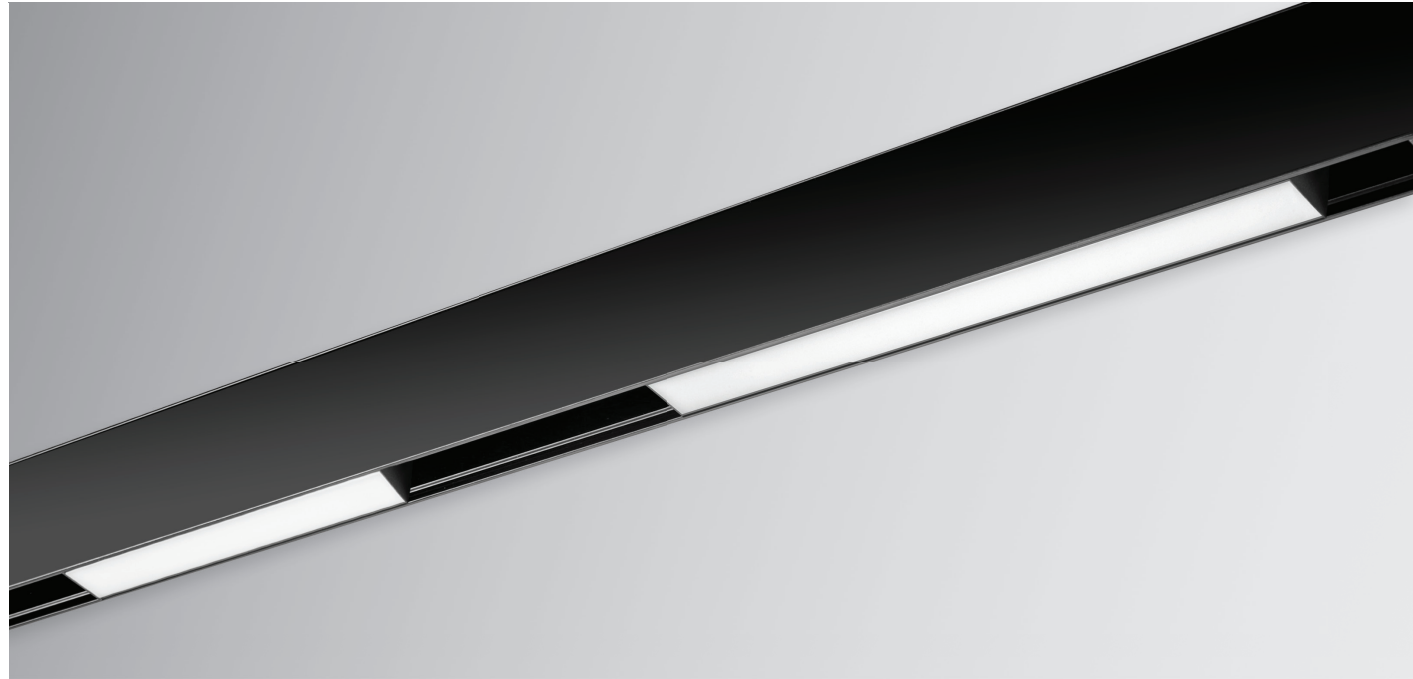

Arcano

LINEAR LIGHT (OPAL COVER)

powered by
TRIDONIC

Product information

Input voltage	DC48V
Power	up to 18W
Lumen output	up to 1382lm
Efficiency	up to 77lm / W
CRI	>80Ra
Beam angle	110°
CCT	2700K / 3000K
Available color	Black
Certification	CE / ROHS