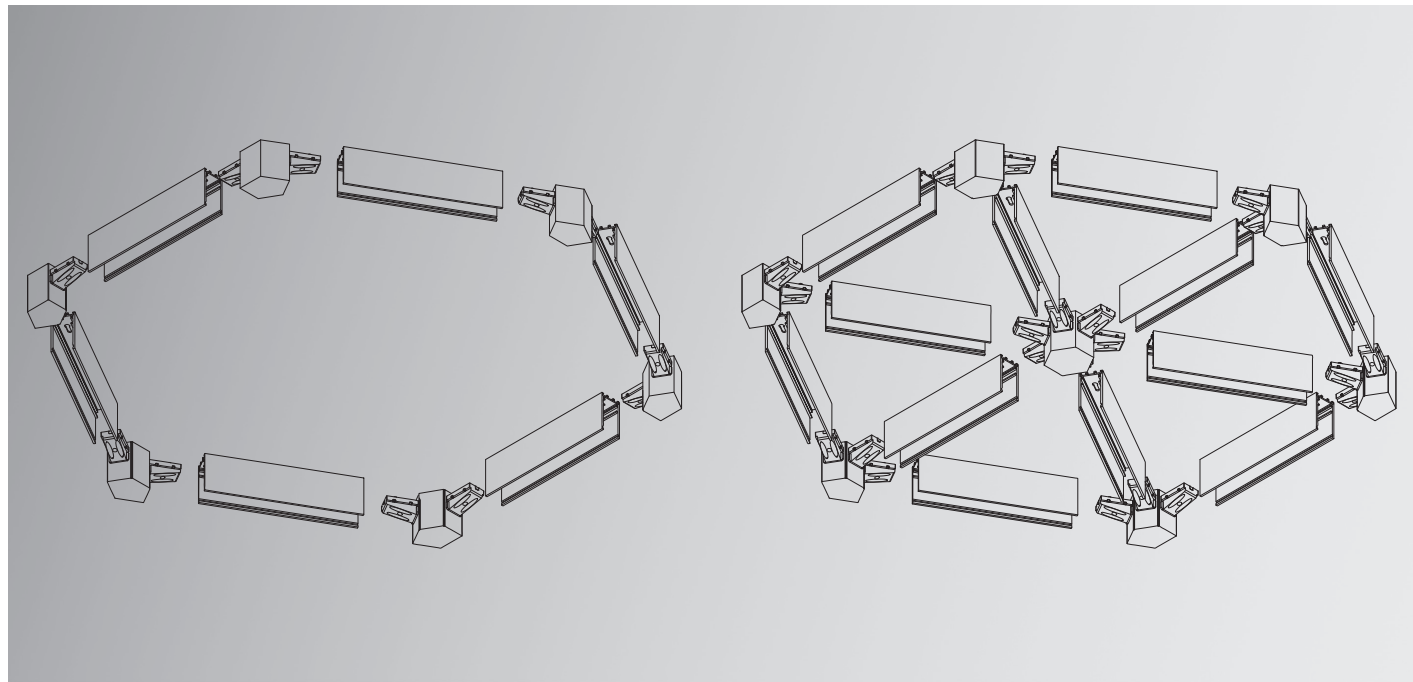

Hexagonal installation