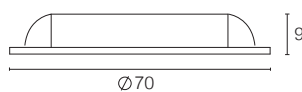

Accento

LED Cabinet Spot

Round & Square

System includes: fixture with mini Amp connector

200cm mini AMP connector (included)

LED Power	3W	Product Information
CRI	>75Ra	
CCT	3000K	
LED Lumen	220lm	
Driver	DC Max. 12V Driver (not included)	
Beam Angle	 110° included	