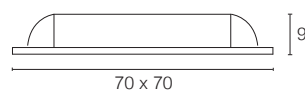

Square

Article No.	Description	On Request
see page 253	12V Constant Voltage LED Drivers	
see page 277	AMP connector	

Article No.	Product Name	Color	LED Lumen	CCT	CRI	Cooling	LED Power	Beam Angle	Cutout Size	Product List
2.11.0728	Cabinetspot Accento round	Brushed Aluminium	220lm	3000K	>75Ra	Passive	3W	110°	Ø 55mm	
2.11.0730	Cabinetspot Accento square	Brushed Aluminium	220lm	3000K	>75Ra	Passive	3W	110°	Ø 55mm