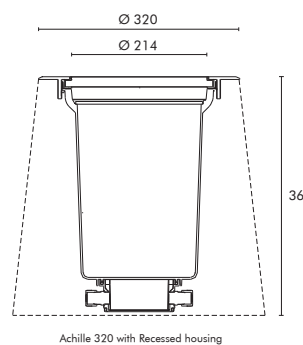

Achille

Ground Recessed

LED

Product Information

Power	12W	18W	27W
CRI	>85Ra		
CCT	3000K		
Lumen Output	1500lm	2000lm	3400lm
Driver	Non-Dimmable Driver (included)		
Reflector	 30° included		 25° included
Accessories	Recessed housing (included)	Recessed housing (not included)	

Product List

Article No.	Product Name	Color	Lumen	CCT	CRI	Cooling	Power	Diameter
8.04.3900	Achille 190 LED	Stainless Steel	1400lm	3000K	>85Ra	Passive	12W	Ø 190mm
8.04.4086	Achille 320 LED	Stainless Steel	2000lm	3000K	>85Ra	Passive	18W	Ø 320mm
8.04.4087	Achille 320 LED	Stainless Steel	3400lm	3000K	>85Ra	Passive	27W	Ø 320mm
8.04.2757	Recessed housing for Achille 320							