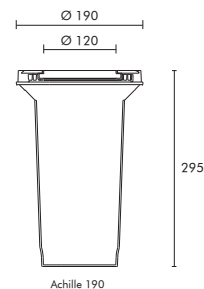

Achille

Ground Recessed

LED

Product Information

Power	12W	18W	27W
CRI	>85Ra		
CCT	3000K		
Lumen Output	1500lm	2000lm	3400lm
Driver	Non-Dimmable Driver (included)		
Reflector	 30° included		 25° included
Accessories	Recessed housing (included)	Recessed housing (not included)	

Product List

Article No.	Product Name	Color	Lumen	CCT	CRI	Cooling	Power	Diameter
8.04.3900	Achille 190 LED	Stainless Steel	1400lm	3000K	>85Ra	Passive	12W	Ø 190mm
8.04.4086	Achille 320 LED	Stainless Steel	2000lm	3000K	>85Ra	Passive	18W	Ø 320mm
8.04.4087	Achille 320 LED	Stainless Steel	3400lm	3000K	>85Ra	Passive	27W	Ø 320mm
8.04.2757	Recessed housing for Achille 320							