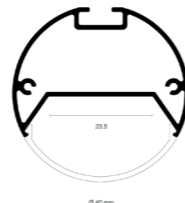

PENDANT LED PROFILES

Alupro Round V2

Pendant 40mm

Product name	Alupro LED profile round V2 Pendant 40mm
Color	Aluminium
Length	2m
Diameter	40mm
Max. LED strip power	30 W/m

PROFILES AND ENDCAPS

Article No.

2.01.1414	Alupro Round V2 LED 40mm profiel aluminium 2m incl. opaal afscherming pc
2.01.1415	Alupro Round V2 LED 40mm eindkap gesloten
2.01.1416	Alupro Round V2 LED 40mm montageclip

COVERS AND MOUNTING CLIPS

Article No.

2.01.1423	Pendelset voor Alupro Round V2 LED 2,5m
2.01.1449	Koppelstuk aluminium Alupro Round V2 LED

Alupro Round V2

Pendant 60 mm

Product name	Alupro Round V2 Pendant 60mm
Color	Aluminium
Length	2m
Diameter	60mm
Max. LED strip power	60 W/m