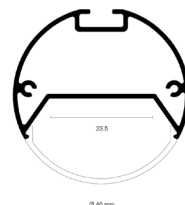

COVERS AND MOUNTING CLIPS

Article No.

2.01.1423	Pendelset voor Alupro Round V2 LED 2,5m
2.01.1449	Koppelstuk aluminium Alupro Round V2 LED