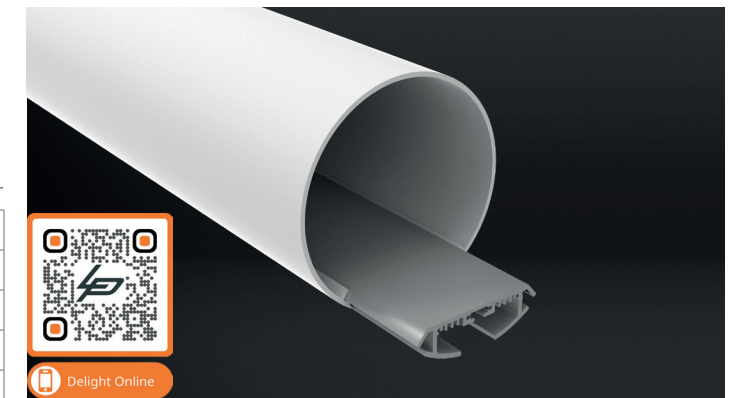

Pendant 100mm

Product name	Alupro round V2 pendant 100mm
Color	Aluminium
Length	2m
Diameter	100mm
Max. LED strip power	50 W/m