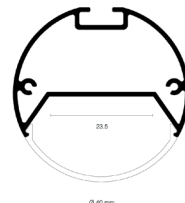

PENDANT LED PROFILES

Alupro Round V2

Pendant 40mm

Product name	Alupro LED profile round V2 Pendant 40mm
Color	Aluminium
Length	2m
Diameter	40mm
Max. LED strip power	30 W/m

PROFILES AND ENDCAPS

Article No.

2.01.1414	Alupro Round V2 LED 40mm profiel aluminium 2m incl. opaal afscherming pc
2.01.1415	Alupro Round V2 LED 40mm eindkap gesloten
2.01.1416	Alupro Round V2 LED 40mm montageclip

COVERS AND MOUNTING CLIPS

Article No.

2.01.1423	Pendelset voor Alupro Round V2 LED 2,5m
2.01.1449	Koppelstuk aluminium Alupro Round V2 LED

Alupro Round V2

Pendant 60 mm

Product name	Alupro Round V2 Pendant 60mm
Color	Aluminium
Length	2m
Diameter	60mm
Max. LED strip power	60 W/m