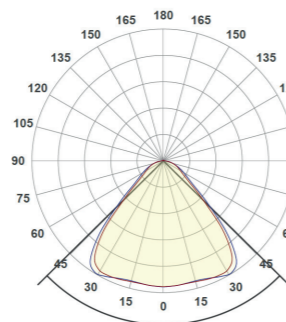

Ardea linear

Track light

System Power	35W		41W		46W		50W	
CRI	>80Ra							
CCT	3000K	4000K	3000K	4000K	3000K	4000K	3000K	4000K
System Lumen	4532lm	4788lm	5152lm	5474lm	5584lm	5967lm	6740lm	7380lm
System Efficacy	130lm/W	137lm/W	126lm/W	133lm/W	121lm/W	129lm/W	135lm/W	147lm/W
L+B values (50.000 hr)	L80B10 (50.000h)							

PRODUCT LIST

Ardea CRI80 30° incl. driver with dip switch

Article No.	Product Name	Color	CCT	System Lumen	System Power	System Efficacy	Size
2.17.4334	Track light Ardea	White	3000K	6999lm	48W	146lm/W	1150x 65mm
2.17.4335	Track light Ardea	Black	3000K	6999lm	48W	146lm/W	1150x 65mm
2.17.4336	Track light Ardea	White	4000K	7380lm	48W	154lm/W	1150x 65mm
2.17.4337	Track light Ardea	Black	4000K	7380lm	48W	154lm/W	1150x 65mm

PRODUCT LIST

Ardea CRI80 25° double asymmetric incl. driver with dip switch

Article No.	Product Name	Color	CCT	System Lumen	System Power	System Efficacy	Size
2.17.4350	Track light Ardea double asymmetric	White	3000K	5525lm	48W	115lm/W	1150x 65mm
2.17.4351	Track light Ardea double asymmetric	Black	3000K	5525lm	48W	115lm/W	1150x 65mm
2.17.4352	Track light Ardea double asymmetric	White	4000K	5834lm	48W	122lm/W	1150x 65mm
2.17.4353	Track light Ardea double asymmetric	Black	4000K	5834lm	48W	122lm/W	1150x 65mm