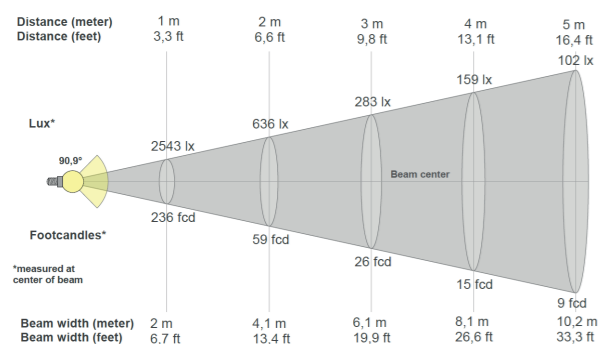

Ardea linear

Track light

System Power	35W		41W		46W		50W	
CRI	>80Ra							
CCT	3000K	4000K	3000K	4000K	3000K	4000K	3000K	4000K
System Lumen	4532lm	4788lm	5152lm	5474lm	5584lm	5967lm	6740lm	7380lm
System Efficacy	130lm/W	137lm/W	126lm/W	133lm/W	121lm/W	129lm/W	135lm/W	147lm/W
L+B values (50.000 hr)	L80B10 (50.000h)							

PRODUCT LIST

Ardea CRI80 30° incl. driver with dip switch

Article No.	Product Name	Color	CCT	System Lumen	System Power	System Efficacy	Size
2.17.4334	Track light Ardea	White	3000K	6999lm	48W	146lm/W	1150x 65mm
2.17.4335	Track light Ardea	Black	3000K	6999lm	48W	146lm/W	1150x 65mm
2.17.4336	Track light Ardea	White	4000K	7380lm	48W	154lm/W	1150x 65mm
2.17.4337	Track light Ardea	Black	4000K	7380lm	48W	154lm/W	1150x 65mm

PRODUCT LIST

Ardea CRI80 60° incl. driver with dip switch

Article No.	Product Name	Color	CCT	System Lumen	System Power	System Efficacy	Size
2.17.4338	Track light Ardea	White	3000K	6740lm	48W	140lm/W	1150x 65mm
2.17.4339	Track light Ardea	Black	3000K	6740lm	48W	140lm/W	1150x 65mm
2.17.4340	Track light Ardea	White	4000K	7077lm	48W	147lm/W	1150x 65mm
2.17.4341	Track light Ardea	Black	4000K	7077lm	48W	147lm/W	1150x 65mm

PRODUCT LIST

Ardea CRI80 25° double asymmetric incl. driver with dip switch

Article No.	Product Name	Color	CCT	System Lumen	System Power	System Efficacy	Size
2.17.4350	Track light Ardea double asymmetric	White	3000K	5525lm	48W	115lm/W	1150x 65mm
2.17.4351	Track light Ardea double asymmetric	Black	3000K	5525lm	48W	115lm/W	1150x 65mm
2.17.4352	Track light Ardea double asymmetric	White	4000K	5834lm	48W	122lm/W	1150x 65mm
2.17.4353	Track light Ardea double asymmetric	Black	4000K	5834lm	48W	122lm/W	1150x 65mm