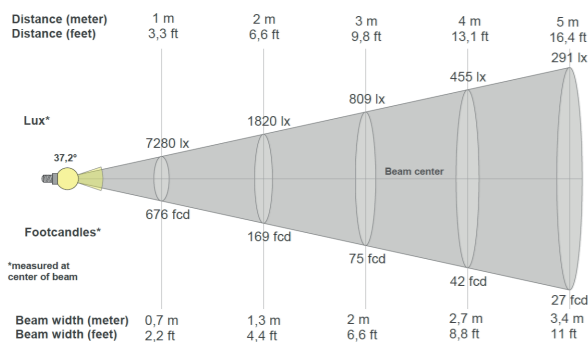

Article No.	Product Name	Color	Cutout Size
2.11.1049	Installation Frame for Asta Cardan 1-fold	Grey	205 x 195mm
2.11.1050	Installation Frame for Asta Cardan 1-fold	White	205 x 195mm
2.11.1051	Installation Frame for Asta Cardan 1-fold	Black	205 x 195mm
2.11.1052	Installation Frame for Asta Cardan 2-fold	Grey	205 x 370mm
2.11.1053	Installation Frame for Asta Cardan 2-fold	White	205 x 370mm
2.11.1054	Installation Frame for Asta Cardan 2-fold	Black	205 x 370mm
2.11.1055	Installation Frame for Asta Cardan 3-fold	Grey	205 x 540mm
2.11.1056	Installation Frame for Asta Cardan 3-fold	White	205 x 540mm
2.11.1057	Installation Frame for Asta Cardan 3-fold	Black	205 x 540mm

Article No.	Product Name	Color	CCT	CRI	System Lumen	System Efficacy	System Power	Reflector
2.11.2390	Asta Cardan, excl. Frame	Grey	3000K	>90Ra	3459lm	128lm/W	27.1W	38°
2.11.1497	Asta Cardan, excl. Frame	White	3000K	>90Ra	3459lm	128lm/W	27.1W	38°
2.11.2557	Asta Cardan, excl. Frame	Black	3000K	>90Ra	3459lm	128lm/W	27.1W	38°
2.11.2096	Asta Cardan, excl. Frame	Grey	3000K	>90Ra	5244lm	114lm/W	46W	38°
2.11.2097	Asta Cardan, excl. Frame	White	3000K	>90Ra	5244lm	114lm/W	46W	38°
2.11.2098	Asta Cardan, excl. Frame	Black	3000K	>90Ra	5244lm	114lm/W	46W	38°

Also available: CRI >80Ra