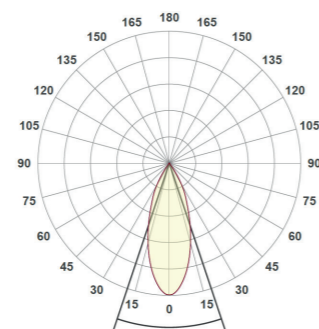

Article No.	Product Name	Color	Cutout Size
2.11.1049	Installation Frame for Asta Cardan 1-fold	Grey	205 x 195mm
2.11.1050	Installation Frame for Asta Cardan 1-fold	White	205 x 195mm
2.11.1051	Installation Frame for Asta Cardan 1-fold	Black	205 x 195mm
2.11.1052	Installation Frame for Asta Cardan 2-fold	Grey	205 x 370mm
2.11.1053	Installation Frame for Asta Cardan 2-fold	White	205 x 370mm
2.11.1054	Installation Frame for Asta Cardan 2-fold	Black	205 x 370mm
2.11.1055	Installation Frame for Asta Cardan 3-fold	Grey	205 x 540mm
2.11.1056	Installation Frame for Asta Cardan 3-fold	White	205 x 540mm
2.11.1057	Installation Frame for Asta Cardan 3-fold	Black	205 x 540mm

Article No.	Product Name	Color	CCT	CRI	System Lumen	System Efficacy	System Power	Reflector
2.11.2390	Asta Cardan, excl. Frame	Grey	3000K	>90Ra	3459lm	128lm/W	27.1W	38°
2.11.1497	Asta Cardan, excl. Frame	White	3000K	>90Ra	3459lm	128lm/W	27.1W	38°
2.11.2557	Asta Cardan, excl. Frame	Black	3000K	>90Ra	3459lm	128lm/W	27.1W	38°
2.11.2096	Asta Cardan, excl. Frame	Grey	3000K	>90Ra	5244lm	114lm/W	46W	38°
2.11.2097	Asta Cardan, excl. Frame	White	3000K	>90Ra	5244lm	114lm/W	46W	38°
2.11.2098	Asta Cardan, excl. Frame	Black	3000K	>90Ra	5244lm	114lm/W	46W	38°

Also available: CRI >80Ra