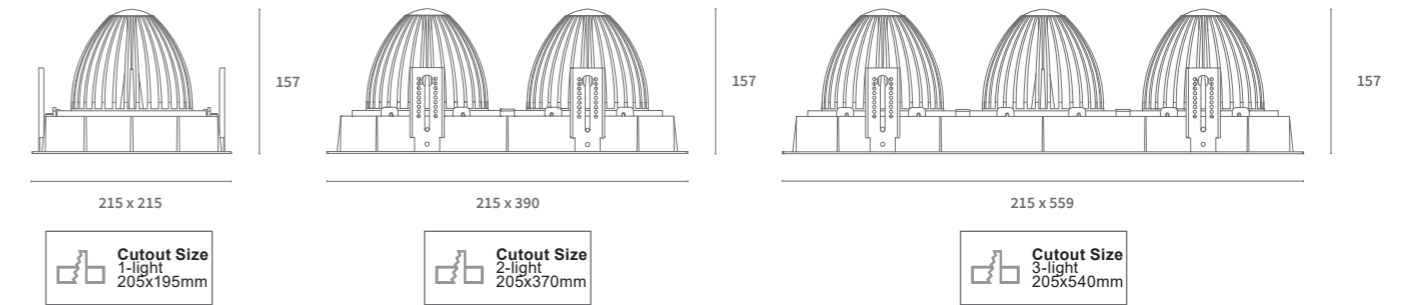

AVAILABLE BEAM ANGLES

Article No.	Description
5.14.0153	Reflector 18° for Asta Module
5.14.0154	Reflector 28° for Asta Module
5.14.0156	Reflector 60° for Asta Module

AVAILABLE DRIVERS

Article No.	Description
-----	Dimmable driver