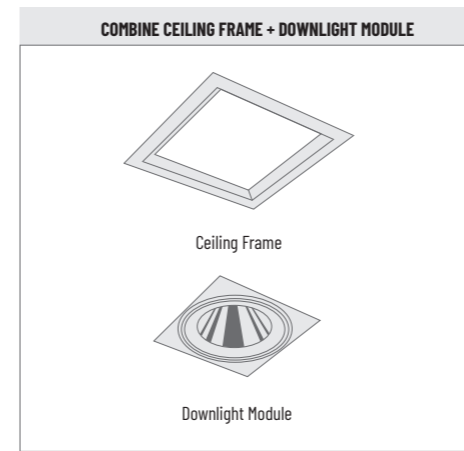

Article No.	Product Name	Color	Cutout Size
2.11.1049	Installation Frame for Asta Cardan 1-fold	Grey	205 x 195mm
2.11.1050	Installation Frame for Asta Cardan 1-fold	White	205 x 195mm
2.11.1051	Installation Frame for Asta Cardan 1-fold	Black	205 x 195mm
2.11.1052	Installation Frame for Asta Cardan 2-fold	Grey	205 x 370mm
2.11.1053	Installation Frame for Asta Cardan 2-fold	White	205 x 370mm
2.11.1054	Installation Frame for Asta Cardan 2-fold	Black	205 x 370mm
2.11.1055	Installation Frame for Asta Cardan 3-fold	Grey	205 x 540mm
2.11.1056	Installation Frame for Asta Cardan 3-fold	White	205 x 540mm
2.11.1057	Installation Frame for Asta Cardan 3-fold	Black	205 x 540mm

Article No.	Product Name	Color	CCT	CRI	System Lumen	System Efficacy	System Power	Reflector
2.11.2390	Asta Cardan, excl. Frame	Grey	3000K	>90Ra	3459lm	128lm/W	27.1W	38°
2.11.1497	Asta Cardan, excl. Frame	White	3000K	>90Ra	3459lm	128lm/W	27.1W	38°
2.11.2557	Asta Cardan, excl. Frame	Black	3000K	>90Ra	3459lm	128lm/W	27.1W	38°
2.11.2096	Asta Cardan, excl. Frame	Grey	3000K	>90Ra	5244lm	114lm/W	46W	38°
2.11.2097	Asta Cardan, excl. Frame	White	3000K	>90Ra	5244lm	114lm/W	46W	38°
2.11.2098	Asta Cardan, excl. Frame	Black	3000K	>90Ra	5244lm	114lm/W	46W	38°

Also available: CRI >80Ra