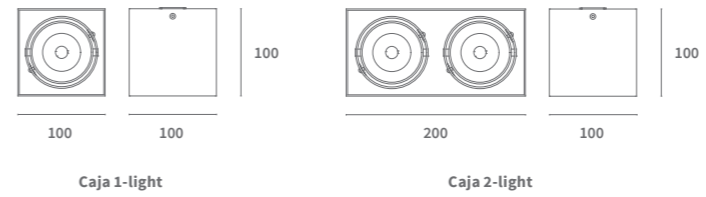

Caja

Ceiling Mounted
Adjustable Square 1 & 2-light

Model	1-light			2-light		
System Power	10W			20W		
CRI	>90Ra					
CCT	2700K	3000K	4000K	2700K	3000K	4000K
System Lumen	660lm	700lm	850lm	1320	1400	1700
System Efficacy	66lm/W	70lm/W	85lm/W	66lm/W	70lm/W	85lm/W
LOR	>85%					
Driver	250mA Dimmable Driver (included)					

Caja 10W 3000K (per spot head)

H [m]	[lux]	Beam [Ø cm]
1	1269	70
2	317	140
3	141	210
4	79	280
5	51	350

Beam (50%) Angle: 38° Field (10%) Angle: 73°

PRODUCT LIST

Article No.	Product Name	Color	System Lumen	CCT	CRI	System Power	Reflector
2.17.1578	Caja 1-light	White	660lm	2700K	>90Ra	10W	38°
2.17.1587	Caja 1-light	Black	660lm	2700K	>90Ra	10W	38°
2.17.1581	Caja 1-light	White	700lm	3000K	>90Ra	10W	38°
2.17.1590	Caja 1-light	Black	700lm	3000K	>90Ra	10W	38°
2.17.1584	Caja 1-light	White	850lm	4000K	>90Ra	10W	38°
2.17.1593	Caja 1-light	Black	850lm	4000K	>90Ra	10W	38°
2.17.1605	Caja 2-light	White	1320lm	2700K	>90Ra	20W	38°
2.17.1614	Caja 2-light	Black	1320lm	2700K	>90Ra	20W	38°
2.17.1608	Caja 2-light	White	1400lm	3000K	>90Ra	20W	38°
2.17.1617	Caja 2-light	Black	1400lm	3000K	>90Ra	20W	38°
2.17.1611	Caja 2-light	White	1700lm	4000K	>90Ra	20W	38°
2.17.1620	Caja 2-light	Black	1700lm	4000K	>90Ra	20W	38°

AVAILABLE BEAM ANGLES

Article No.	Description
5.14.0218	Reflector 25° for Caja
5.14.0220	Reflector 60° for Caja

ALSO AVAILABLE

Article No.	Description	Color
2.01.0976	Front Ring for Caja	White
2.01.0977	Front Ring for Caja	Black
2.01.0979	Cover Plate for Caja 1-light	White
2.01.0980	Cover Plate for Caja 1-light	Black
2.01.0982	Cover Plate for Caja 2-light	White
2.01.0983	Cover Plate for Caja 2-light	Black