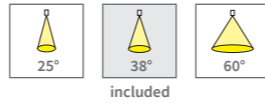

Caja

Ceiling Mounted
Adjustable Square 1 & 2-light

Model	1-light			2-light		
System Power	10W			20W		
CRI	>90Ra					
CCT	2700K	3000K	4000K	2700K	3000K	4000K
System Lumen	660lm	700lm	850lm	1320	1400	1700
System Efficacy	66lm/W	70lm/W	85lm/W	66lm/W	70lm/W	85lm/W
LOR	>85%					
Driver	250mA Dimmable Driver (included)					

Caja 10W 3000K (per spot head)

H [m]	[lux]	Beam [Ø cm]
1	1269	70
2	317	140
3	141	210
4	79	280
5	51	350

Beam (50%) Angle: 38° Field (10%) Angle: 73°

PRODUCT LIST

Article No.	Product Name	Color	System Lumen	CCT	CRI	System Power	Reflector
2.17.1578	Caja 1-light	White	660lm	2700K	>90Ra	10W	38°
2.17.1587	Caja 1-light	Black	660lm	2700K	>90Ra	10W	38°
2.17.1581	Caja 1-light	White	700lm	3000K	>90Ra	10W	38°
2.17.1590	Caja 1-light	Black	700lm	3000K	>90Ra	10W	38°
2.17.1584	Caja 1-light	White	850lm	4000K	>90Ra	10W	38°
2.17.1593	Caja 1-light	Black	850lm	4000K	>90Ra	10W	38°
2.17.1605	Caja 2-light	White	1320lm	2700K	>90Ra	20W	38°
2.17.1614	Caja 2-light	Black	1320lm	2700K	>90Ra	20W	38°
2.17.1608	Caja 2-light	White	1400lm	3000K	>90Ra	20W	38°
2.17.1617	Caja 2-light	Black	1400lm	3000K	>90Ra	20W	38°
2.17.1611	Caja 2-light	White	1700lm	4000K	>90Ra	20W	38°
2.17.1620	Caja 2-light	Black	1700lm	4000K	>90Ra	20W	38°

AVAILABLE BEAM ANGLES

Article No.	Description
5.14.0218	Reflector 25° for Caja
5.14.0220	Reflector 60° for Caja

ALSO AVAILABLE

Article No.	Description	Color
2.01.0976	Front Ring for Caja	White
2.01.0977	Front Ring for Caja	Black
2.01.0979	Cover Plate for Caja 1-light	White
2.01.0980	Cover Plate for Caja 1-light	Black
2.01.0982	Cover Plate for Caja 2-light	White
2.01.0983	Cover Plate for Caja 2-light	Black