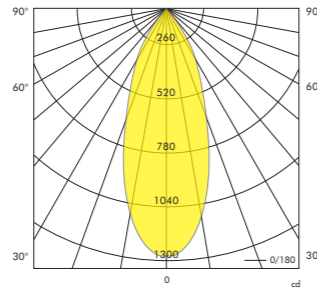

Caja

Ceiling Mounted
Adjustable Square 1 & 2-light

Model	1-light			2-light		
System Power	10W			20W		
CRI	>90Ra					
CCT	2700K	3000K	4000K	2700K	3000K	4000K
System Lumen	660lm	700lm	850lm	1320	1400	1700
System Efficacy	66lm/W	70lm/W	85lm/W	66lm/W	70lm/W	85lm/W
LOR	>85%					
Driver	250mA Dimmable Driver (included)					

Caja 10W 3000K (per spot head)

H [m]	[lux]	Beam [Ø cm]
1	1269	70
2	317	140
3	141	210
4	79	280
5	51	350

Beam (50%) Angle: 38° Field (10%) Angle: 73°

PRODUCT LIST

Article No.	Product Name	Color	System Lumen	CCT	CRI	System Power	Reflector
2.17.1578	Caja 1-light	White	660lm	2700K	>90Ra	10W	38°
2.17.1587	Caja 1-light	Black	660lm	2700K	>90Ra	10W	38°
2.17.1581	Caja 1-light	White	700lm	3000K	>90Ra	10W	38°
2.17.1590	Caja 1-light	Black	700lm	3000K	>90Ra	10W	38°
2.17.1584	Caja 1-light	White	850lm	4000K	>90Ra	10W	38°
2.17.1593	Caja 1-light	Black	850lm	4000K	>90Ra	10W	38°
2.17.1605	Caja 2-light	White	1320lm	2700K	>90Ra	20W	38°
2.17.1614	Caja 2-light	Black	1320lm	2700K	>90Ra	20W	38°
2.17.1608	Caja 2-light	White	1400lm	3000K	>90Ra	20W	38°
2.17.1617	Caja 2-light	Black	1400lm	3000K	>90Ra	20W	38°
2.17.1611	Caja 2-light	White	1700lm	4000K	>90Ra	20W	38°
2.17.1620	Caja 2-light	Black	1700lm	4000K	>90Ra	20W	38°