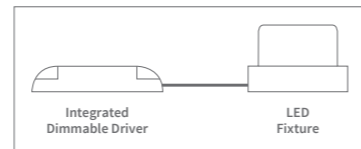

Caja

Ceiling Mounted
Adjustable Square 1 & 2-light

Model	1-light			2-light		
System Power	10W			20W		
CRI	>90Ra					
CCT	2700K	3000K	4000K	2700K	3000K	4000K
System Lumen	660lm	700lm	850lm	1320	1400	1700
System Efficacy	66lm/W	70lm/W	85lm/W	66lm/W	70lm/W	85lm/W
LOR	>85%					
Driver	250mA Dimmable Driver (included)					

Caja 10W 3000K (per spot head)

H [m]	[lux]	Beam [Ø cm]
1	1269	70
2	317	140
3	141	210
4	79	280
5	51	350

Beam (50%) Angle: 38° Field (10%) Angle: 73°

PRODUCT LIST

Article No.	Product Name	Color	System Lumen	CCT	CRI	System Power	Reflector
2.17.1578	Caja 1-light	White	660lm	2700K	>90Ra	10W	38°
2.17.1587	Caja 1-light	Black	660lm	2700K	>90Ra	10W	38°
2.17.1581	Caja 1-light	White	700lm	3000K	>90Ra	10W	38°
2.17.1590	Caja 1-light	Black	700lm	3000K	>90Ra	10W	38°
2.17.1584	Caja 1-light	White	850lm	4000K	>90Ra	10W	38°
2.17.1593	Caja 1-light	Black	850lm	4000K	>90Ra	10W	38°
2.17.1605	Caja 2-light	White	1320lm	2700K	>90Ra	20W	38°
2.17.1614	Caja 2-light	Black	1320lm	2700K	>90Ra	20W	38°
2.17.1608	Caja 2-light	White	1400lm	3000K	>90Ra	20W	38°
2.17.1617	Caja 2-light	Black	1400lm	3000K	>90Ra	20W	38°
2.17.1611	Caja 2-light	White	1700lm	4000K	>90Ra	20W	38°
2.17.1620	Caja 2-light	Black	1700lm	4000K	>90Ra	20W	38°

AVAILABLE BEAM ANGLES

Article No.	Description
5.14.0218	Reflector 25° for Caja
5.14.0220	Reflector 60° for Caja

ALSO AVAILABLE

Article No.	Description	Color
2.01.0976	Front Ring for Caja	White
2.01.0977	Front Ring for Caja	Black
2.01.0979	Cover Plate for Caja 1-light	White
2.01.0980	Cover Plate for Caja 1-light	Black
2.01.0982	Cover Plate for Caja 2-light	White
2.01.0983	Cover Plate for Caja 2-light	Black