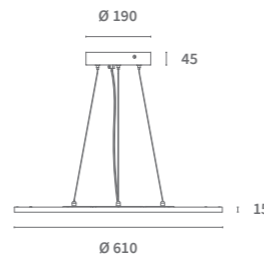

Discus 
Pendant Panel
Round

System Power	58W	
CRI	>80Ra	
CCT	3000K	4000K
System Lumen	5600lm	6000lm
System Efficacy	96lm/W	103lm/W
LOR	>70%	
Driver	Non-Dimmable Tridonic Driver @ 1400mA (included)	
Cover	PMMA Opal Diffuser	
L+B values (50.000 hr)	L80B10 (50.000h)	

Pendant mounting set,
cable length 1.5m
(Included)

PRODUCT LIST

Article No.	Product Name	Color	CCT	CRI	System Lumen	System Power	System Efficacy	Cover	Diameter
2.06.0539	Discus	White	3000K	>80Ra	5600lm	58W	96lm/W	PMMA Opal Diffuser	610mm
2.06.0540	Discus	White	4000K	>80Ra	6000lm	58W	103lm/W	PMMA Opal Diffuser	610mm
2.06.0544	Discus (DALI Dimmable)	White	3000K	>80Ra	5600lm	58W	96lm/W	PMMA Opal Diffuser	610mm
2.06.0545	Discus (DALI Dimmable)	White	4000K	>80Ra	6000lm	58W	103lm/W	PMMA Opal Diffuser	610mm