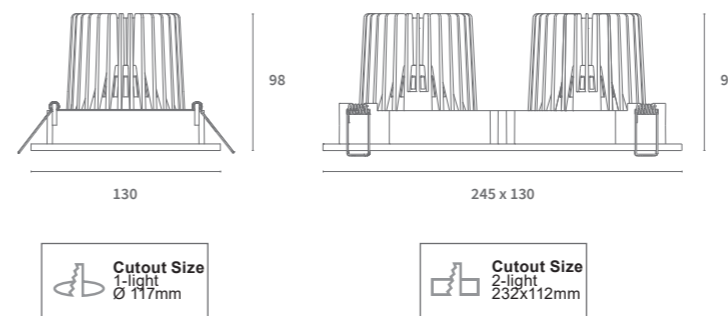

PRODUCT LIST

Article No.	Product Name	Color	CCT	CRI	System Lumen	System Power	System Efficacy	Reflector	Cutout size
2.11.1572	Flo Square Tilttable 2-light	Grey	2700K	>90Ra	2 x 3056lm	2 x 26W	2x 118lm/W	36°	232 x 112mm
2.11.1573	Flo Square Tilttable 2-light	White	2700K	>90Ra	2 x 3056lm	2 x 26W	2x 118lm/W	36°	232 x 112mm
2.11.1574	Flo Square Tilttable 2-light	Black	2700K	>90Ra	2 x 3056lm	2 x 26W	2x 118lm/W	36°	232 x 112mm
2.11.2568	Flo Square Tilttable 2-light	Grey	3000K	>90Ra	2 x 3211lm	2 x 26W	2x 124lm/W	36°	232 x 112mm
2.11.2569	Flo Square Tilttable 2-light	White	3000K	>90Ra	2 x 3211lm	2 x 26W	2x 124lm/W	36°	232 x 112mm
2.11.2570	Flo Square Tilttable 2-light	Black	3000K	>90Ra	2 x 3211lm	2 x 26W	2x 124lm/W	36°	232 x 112mm

Also available: CRI >90Ra
This is a small selection from our portfolio. Please contact us for a suitable solution for your lighting project.