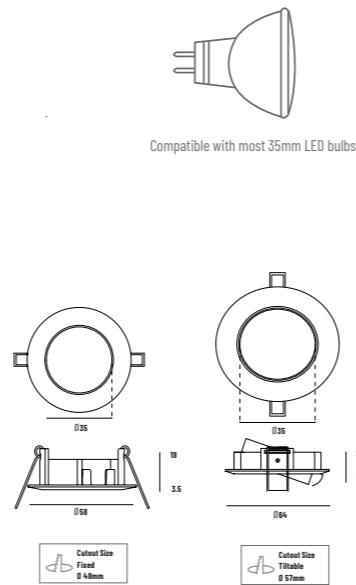

Focus

Halogen Spot Light
Round 35mm
Fixed & Tilttable

Power	Max. 35W
Input Voltage	12V
Lamp Holder	G4 (included)
Lamp Type	MR11 (not included)

*Photometric information in determined by different light bulbs chosen.

Article No.	Product Name	Color	Lamp Type	Lamp Type	System Power	Cutout size
2.11.0545	Halogen Spot Focus 35mm	Brushed Aluminium	MR11 (35mm)	12V	Max. 35W	Ø48mm
2.11.0546	Halogen Spot Focus 35mm	White	MR11 (35mm)	12V	Max. 35W	Ø48mm
2.11.0549	Halogen Spot Focus 35mm tilttable	Brushed Aluminium	MR11 (35mm)	12V	Max. 35W	Ø57mm
2.11.0550	Halogen Spot Focus 35mm tilttable	White	MR11 (35mm)	12V	Max. 35W	Ø57mm

ACCESSORIES	Exclusive (On Request)
	Article No.
	2.01.0455 Bracket with GX5.3 lamp holder

Focus

Halogen Spot Light
Round-Oblique 50mm
Fixed & Tilttable

Power	Max. 50W
Input Voltage	12V
Lamp Holder	GX5.3 (included)
Lamp Type	MR16 (not included)

*Photometric information in determined by different light bulbs chosen.

Article No.	Product Name	Color	Lamp Type	Lamp Type	System Power	Cutout size
2.11.0447	Halogen Spot Focus fixed 50mm	Brushed Aluminium	MR16 (50mm)	12V	Max. 50W	Ø65mm
2.11.0451	Halogen Spot Focus fixed 50mm	White	MR16 (50mm)	12V	Max. 50W	Ø65mm
2.11.0452	Halogen Spot Focus fixed 50mm	Black	MR16 (50mm)	12V	Max. 50W	Ø65mm
2.11.0456	Halogen Spot Focus 50mm tilttable	Chrome	MR16 (50mm)	12V	Max. 50W	Ø75mm
2.11.0457	Halogen Spot Focus 50mm tilttable	Brushed Aluminium	MR16 (50mm)	12V	Max. 50W	Ø75mm
2.11.0461	Halogen Spot Focus 50mm tilttable	White	MR16 (50mm)	12V	Max. 50W	Ø75mm
2.11.0462	Halogen Spot Focus 50mm tilttable	Black	MR16 (50mm)	12V	Max. 50W	Ø75mm