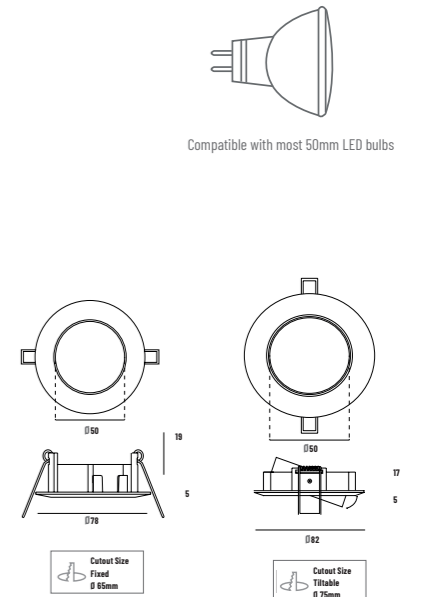

Article No.	Product Name	Color	Lamp Type	Lamp Type	System Power	Cutout size
2.11.0545	Halogen Spot Focus 35mm	Brushed Aluminium	MR11 (35mm)	12V	Max. 35W	Ø48mm
2.11.0546	Halogen Spot Focus 35mm	White	MR11 (35mm)	12V	Max. 35W	Ø48mm
2.11.0549	Halogen Spot Focus 35mm tilttable	Brushed Aluminium	MR11 (35mm)	12V	Max. 35W	Ø57mm
2.11.0550	Halogen Spot Focus 35mm tilttable	White	MR11 (35mm)	12V	Max. 35W	Ø57mm

ACCESSORIES	Exclusive (On Request)
	Article No.
	2.01.0455 Bracket with GX5.3 lamp holder

Focus

Halogen Spot Light
Round-Oblique 50mm
Fixed & Tilttable

Power	Max. 50W
Input Voltage	12V
Lamp Holder	GX5.3 (included)
Lamp Type	MR16 (not included)

*Photometric information in determined by different light bulbs chosen.

Article No.	Product Name	Color	Lamp Type	Lamp Type	System Power	Cutout size
2.11.0447	Halogen Spot Focus fixed 50mm	Brushed Aluminium	MR16 (50mm)	12V	Max. 50W	Ø65mm
2.11.0451	Halogen Spot Focus fixed 50mm	White	MR16 (50mm)	12V	Max. 50W	Ø65mm
2.11.0452	Halogen Spot Focus fixed 50mm	Black	MR16 (50mm)	12V	Max. 50W	Ø65mm
2.11.0456	Halogen Spot Focus 50mm tilttable	Chrome	MR16 (50mm)	12V	Max. 50W	Ø75mm
2.11.0457	Halogen Spot Focus 50mm tilttable	Brushed Aluminium	MR16 (50mm)	12V	Max. 50W	Ø75mm
2.11.0461	Halogen Spot Focus 50mm tilttable	White	MR16 (50mm)	12V	Max. 50W	Ø75mm
2.11.0462	Halogen Spot Focus 50mm tilttable	Black	MR16 (50mm)	12V	Max. 50W	Ø75mm

	Inclusive	Exclusive (On Request)
ACCESSORIES		Article No.
	GX5.3 lamp holder	2.01.0455 Bracket with GX5.3 lamp holder
		2.01.0305 230V GU10/GZ10 lamp holder
		5.02.0856 Spring clip for Downlight Focus 50mm