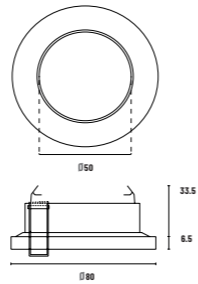

# Focus

Halogen Spot Light  
Round IP65  
Fixed

Compatible with most 50mm LED bulbs

Cutout Size  
Fixed  
Ø 70mm

|               |                     |
|---------------|---------------------|
| Power         | Max. 50W            |
| Input Voltage | 12V                 |
| Lamp Holder   | GX5.3 (included)    |
| Lamp Type     | MR16 (not included) |

\*Photometric information in determined by different light bulbs chosen.

| PRODUCT LIST |                              |                   |             |           |              |             |
|--------------|------------------------------|-------------------|-------------|-----------|--------------|-------------|
| Article No.  | Product Name                 | Color             | Lamp Type   | Lamp Type | System Power | Cutout size |
| 2.11.0464    | Halogen Spot Focus 50mm IP65 | White             | MR16 (50mm) | 12V       | Max. 50W     | Ø 70mm      |
| 2.11.0465    | Halogen Spot Focus 50mm IP65 | Chrome            | MR16 (50mm) | 12V       | Max. 50W     | Ø 70mm      |
| 2.11.0466    | Halogen Spot Focus 50mm IP65 | Brushed Aluminium | MR16 (50mm) | 12V       | Max. 50W     | Ø 70mm      |

\*Photometric information in determined by different light bulbs chosen.

| PRODUCT LIST |                           |           |             |           |              |             |
|--------------|---------------------------|-----------|-------------|-----------|--------------|-------------|
| Article No.  | Product Name              | Color     | Lamp Type   | Lamp Type | System Power | Cutout size |
| 2.11.0293    | Halogen Banana Spot Tondo | Aluminium | MR16 (50mm) | 12V       | Max. 50W     | Ø 97mm      |