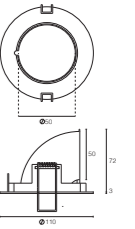

\*Photometric information in determined by different light bulbs chosen.

| PRODUCT LIST |                              |                   |             |           |              |             |
|--------------|------------------------------|-------------------|-------------|-----------|--------------|-------------|
| Article No.  | Product Name                 | Color             | Lamp Type   | Lamp Type | System Power | Cutout size |
| 2.11.0464    | Halogen Spot Focus 50mm IP65 | White             | MR16 (50mm) | 12V       | Max. 50W     | Ø 70mm      |
| 2.11.0465    | Halogen Spot Focus 50mm IP65 | Chrome            | MR16 (50mm) | 12V       | Max. 50W     | Ø 70mm      |
| 2.11.0466    | Halogen Spot Focus 50mm IP65 | Brushed Aluminium | MR16 (50mm) | 12V       | Max. 50W     | Ø 70mm      |

# Tondo

\*Halogen Banana Spot  
Round

Compatible with most 50mm LED bulbs

Cutout Size  
Ø 97mm

|               |                     |
|---------------|---------------------|
| Power         | Max. 50W            |
| Input Voltage | 12V                 |
| Lamp Holder   | GX5.3 (included)    |
| Lamp Type     | MR16 (not included) |

\*Photometric information in determined by different light bulbs chosen.

| PRODUCT LIST |                           |           |             |           |              |             |
|--------------|---------------------------|-----------|-------------|-----------|--------------|-------------|
| Article No.  | Product Name              | Color     | Lamp Type   | Lamp Type | System Power | Cutout size |
| 2.11.0293    | Halogen Banana Spot Tondo | Aluminium | MR16 (50mm) | 12V       | Max. 50W     | Ø 97mm      |