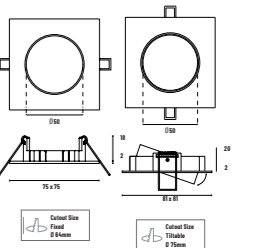

Focus

Halogen Spot Light
Square 50mm
Fixed & Tiltable

Compatible with most 50mm LED bulbs

Power	Max. 50W
Input Voltage	12V
Lamp Holder	GX5.3 (included)
Lamp Type	MR16 (not included)

*Photometric information in determined by different light bulbs chosen.

PRODUCT LIST						
Article No.	Product Name	Color	Lamp Type	Lamp Type	System Power	Cutout size
2.11.0434	Halogen Spot Focus square 50mm	Brushed Aluminium	MR16 (50mm)	12V	Max. 50W	Ø 64mm
2.11.0439	Halogen Spot Focus square 50mm tiltable	Chrome	MR16 (50mm)	12V	Max. 50W	Ø 75mm
2.11.0440	Halogen Spot Focus square 50mm tiltable	Brushed Aluminium	MR16 (50mm)	12V	Max. 50W	Ø 75mm
2.11.0442	Halogen Spot Focus square 50mm tiltable	White	MR16 (50mm)	12V	Max. 50W	Ø 75mm