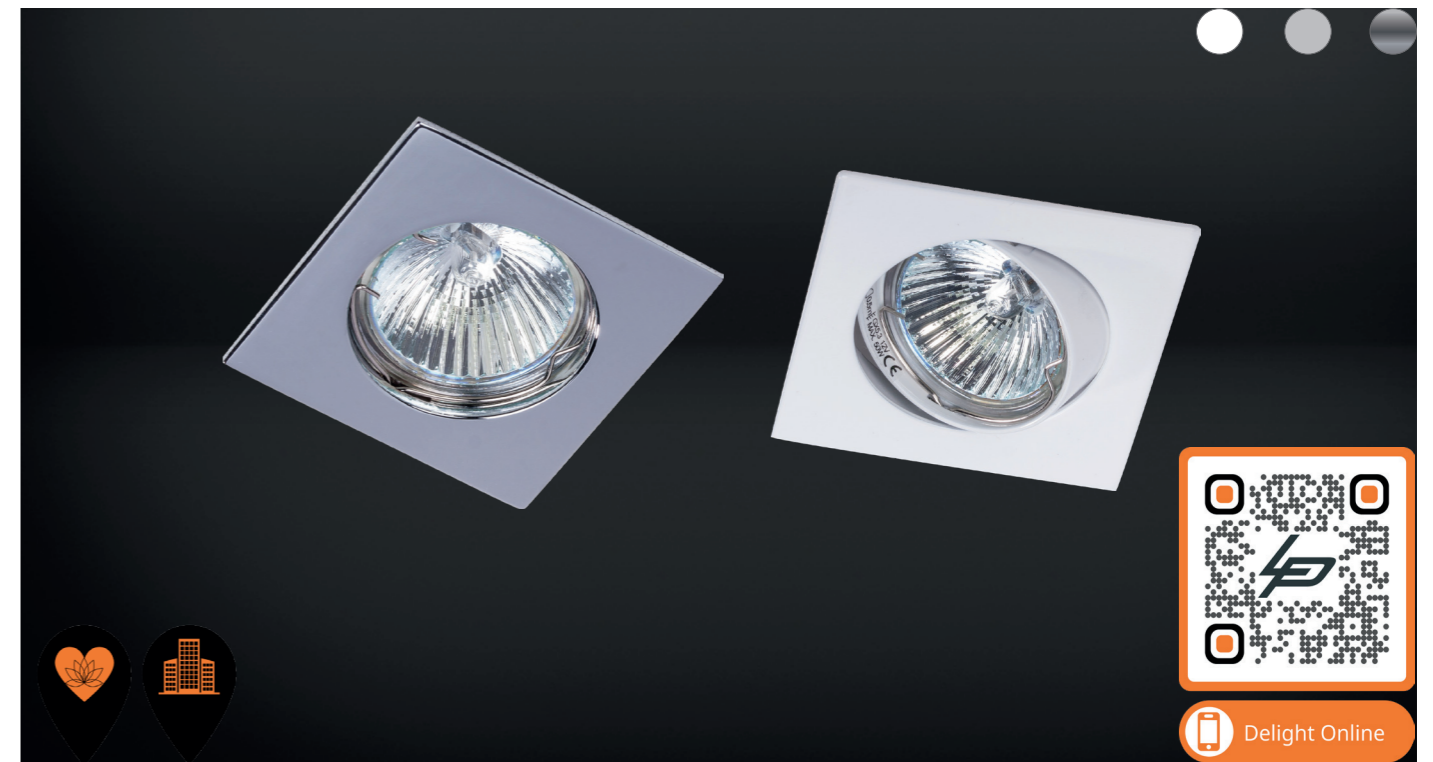

Focus

Halogen Spot Light
Round 50mm
Fixed & Tiltable

Compatible with most 50mm LED bulbs

Power	Max. 50W
Input Voltage	12V
Lamp Holder	GX5.3 (included)
Lamp Type	MR16 (not included)

*Photometric information in determined by different light bulbs chosen.

PRODUCT LIST						
Article No.	Product Name	Color	Lamp Type	Lamp Type	System Power	Cutout size
2.11.0414	Halogen Spot Focus 50mm	Chrome	MR16 (50mm)	12V	Max. 50W	Ø 65mm
2.11.0415	Halogen Spot Focus 50mm	Brushed Aluminium	MR16 (50mm)	12V	Max. 50W	Ø 65mm
2.11.0419	Halogen Spot Focus 50mm	White	MR16 (50mm)	12V	Max. 50W	Ø 65mm
2.11.0420	Halogen Spot Focus 50mm	Black	MR16 (50mm)	12V	Max. 50W	Ø 65mm
2.11.0424	Halogen Spot Focus 50mm tiltable	Chrome	MR16 (50mm)	12V	Max. 50W	Ø 75mm
2.11.0425	Halogen Spot Focus 50mm tiltable	Brushed Aluminium	MR16 (50mm)	12V	Max. 50W	Ø 75mm
2.11.0429	Halogen Spot Focus 50mm tiltable	White	MR16 (50mm)	12V	Max. 50W	Ø 75mm
2.11.0430	Halogen Spot Focus 50mm tiltable	Black	MR16 (50mm)	12V	Max. 50W	Ø 75mm

Focus

Halogen Spot Light
Square 50mm
Fixed & Tiltable

Compatible with most 50mm LED bulbs

Power	Max. 50W
Input Voltage	12V
Lamp Holder	GX5.3 (included)
Lamp Type	MR16 (not included)

*Photometric information in determined by different light bulbs chosen.