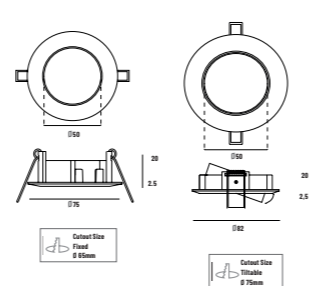

Focus

Halogen Spot Light
Round 50mm
Fixed & Tiltable

Compatible with most 50mm LED bulbs

Power	Max. 50W
Input Voltage	12V
Lamp Holder	GX5.3 (included)
Lamp Type	MR16 (not included)

*Photometric information in determined by different light bulbs chosen.

PRODUCT LIST						
Article No.	Product Name	Color	Lamp Type	Lamp Type	System Power	Cutout size
2.11.0414	Halogen Spot Focus 50mm	Chrome	MR16 (50mm)	12V	Max. 50W	Ø 65mm
2.11.0415	Halogen Spot Focus 50mm	Brushed Aluminium	MR16 (50mm)	12V	Max. 50W	Ø 65mm
2.11.0419	Halogen Spot Focus 50mm	White	MR16 (50mm)	12V	Max. 50W	Ø 65mm
2.11.0420	Halogen Spot Focus 50mm	Black	MR16 (50mm)	12V	Max. 50W	Ø 65mm
2.11.0424	Halogen Spot Focus 50mm tiltable	Chrome	MR16 (50mm)	12V	Max. 50W	Ø 75mm
2.11.0425	Halogen Spot Focus 50mm tiltable	Brushed Aluminium	MR16 (50mm)	12V	Max. 50W	Ø 75mm
2.11.0429	Halogen Spot Focus 50mm tiltable	White	MR16 (50mm)	12V	Max. 50W	Ø 75mm
2.11.0430	Halogen Spot Focus 50mm tiltable	Black	MR16 (50mm)	12V	Max. 50W	Ø 75mm

Focus

Halogen Spot Light
Square 50mm
Fixed & Tiltable

Compatible with most 50mm LED bulbs

Power	Max. 50W
Input Voltage	12V
Lamp Holder	GX5.3 (included)
Lamp Type	MR16 (not included)

*Photometric information in determined by different light bulbs chosen.

PRODUCT LIST						
Article No.	Product Name	Color	Lamp Type	Lamp Type	System Power	Cutout size
2.11.0434	Halogen Spot Focus square 50mm	Brushed Aluminium	MR16 (50mm)	12V	Max. 50W	Ø 64mm
2.11.0439	Halogen Spot Focus square 50mm tiltable	Chrome	MR16 (50mm)	12V	Max. 50W	Ø 75mm
2.11.0440	Halogen Spot Focus square 50mm tiltable	Brushed Aluminium	MR16 (50mm)	12V	Max. 50W	Ø 75mm
2.11.0442	Halogen Spot Focus square 50mm tiltable	White	MR16 (50mm)	12V	Max. 50W	Ø 75mm