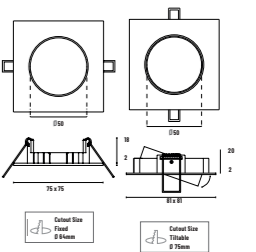

Focus

Halogen Spot Light
Square 50mm
Fixed & Tiltable

Compatible with most 50mm LED bulbs

Power	Max. 50W
Input Voltage	12V
Lamp Holder	GX5.3 (included)
Lamp Type	MR16 (not included)

*Photometric information in determined by different light bulbs chosen.

PRODUCT LIST						
Article No.	Product Name	Color	Lamp Type	Lamp Type	System Power	Cutout size
2.11.0434	Halogen Spot Focus square 50mm	Brushed Aluminium	MR16 (50mm)	12V	Max. 50W	Ø 64mm
2.11.0439	Halogen Spot Focus square 50mm tiltable	Chrome	MR16 (50mm)	12V	Max. 50W	Ø 75mm
2.11.0440	Halogen Spot Focus square 50mm tiltable	Brushed Aluminium	MR16 (50mm)	12V	Max. 50W	Ø 75mm
2.11.0442	Halogen Spot Focus square 50mm tiltable	White	MR16 (50mm)	12V	Max. 50W	Ø 75mm