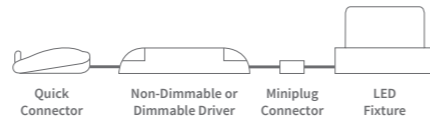

Focus V2

Spot Light
Tilttable

System Power	7.6W	
CRI	>90Ra	
CCT	2700K	3000K
System Lumen	542lm	603lm
System Efficacy	71lm/W	79lm/W
LOR	>80%	
Driver	Non-Dimmable or Dimmable Driver (included)	
L+B values (50.000 hr)	L80B10 (50.000h)	

PRODUCT LIST

Article No.	Product Name	Color	CCT	CRI	System Lumen	System Power	System Efficacy	Reflector	Cutout size
2.11.3144 / 2.11.3145 ¹	Focus V2 Tilttable	Chrome	2700K	>90Ra	542lm	7.6W	71lm/W	38°	Ø 75mm
2.11.3147 / 2.11.3148 ¹	Focus V2 Tilttable	Brushed Alu.	2700K	>90Ra	542lm	7.6W	71lm/W	38°	Ø 75mm
2.11.3150 / 2.11.3151 ¹	Focus V2 Tilttable	Sandy White	2700K	>90Ra	542lm	7.6W	71lm/W	38°	Ø 75mm
2.11.3153 / 2.11.3154 ¹	Focus V2 Tilttable	Chrome	3000K	>90Ra	603lm	7.6W	79lm/W	38°	Ø 75mm
2.11.3156 / 2.11.3157 ¹	Focus V2 Tilttable	Brushed Alu.	3000K	>90Ra	603lm	7.6W	79lm/W	38°	Ø 75mm
2.11.3159 / 2.11.3160 ¹	Focus V2 Tilttable	Sandy White	3000K	>90Ra	603lm	7.6W	79lm/W	38°	Ø 75mm