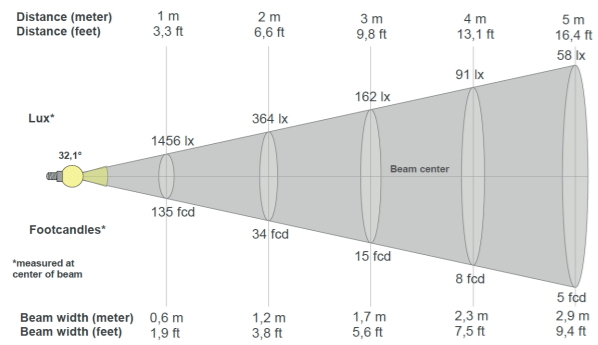

Focus V2

Spot Light
Tilttable

System Power	7.6W	
CRI	>90Ra	
CCT	2700K	3000K
System Lumen	542lm	603lm
System Efficacy	71lm/W	79lm/W
LOR	>80%	
Driver	Non-Dimmable or Dimmable Driver (included)	
L+B values (50.000 hr)	L80B10 (50.000h)	

PRODUCT LIST

Article No.	Product Name	Color	CCT	CRI	System Lumen	System Power	System Efficacy	Reflector	Cutout size
2.11.3144 / 2.11.3145 ¹	Focus V2 Tilttable	Chrome	2700K	>90Ra	542lm	7.6W	71lm/W	38°	Ø 75mm
2.11.3147 / 2.11.3148 ¹	Focus V2 Tilttable	Brushed Alu.	2700K	>90Ra	542lm	7.6W	71lm/W	38°	Ø 75mm
2.11.3150 / 2.11.3151 ¹	Focus V2 Tilttable	Sandy White	2700K	>90Ra	542lm	7.6W	71lm/W	38°	Ø 75mm
2.11.3153 / 2.11.3154 ¹	Focus V2 Tilttable	Chrome	3000K	>90Ra	603lm	7.6W	79lm/W	38°	Ø 75mm
2.11.3156 / 2.11.3157 ¹	Focus V2 Tilttable	Brushed Alu.	3000K	>90Ra	603lm	7.6W	79lm/W	38°	Ø 75mm
2.11.3159 / 2.11.3160 ¹	Focus V2 Tilttable	Sandy White	3000K	>90Ra	603lm	7.6W	79lm/W	38°	Ø 75mm