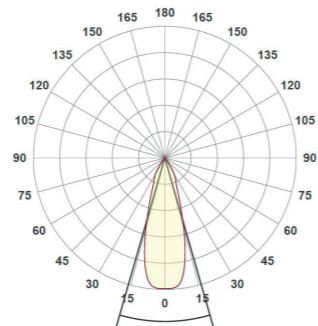

Focus V2

Spot Light
Tilttable

System Power	7.6W	
CRI	>90Ra	
CCT	2700K	3000K
System Lumen	542lm	603lm
System Efficacy	71lm/W	79lm/W
LOR	>80%	
Driver	Non-Dimmable or Dimmable Driver (included)	
L+B values (50.000 hr)	L80B10 (50.000h)	

PRODUCT LIST

Article No.	Product Name	Color	CCT	CRI	System Lumen	System Power	System Efficacy	Reflector	Cutout size
2.11.3144 / 2.11.3145 ¹	Focus V2 Tilttable	Chrome	2700K	>90Ra	542lm	7.6W	71lm/W	38°	Ø 75mm
2.11.3147 / 2.11.3148 ¹	Focus V2 Tilttable	Brushed Alu.	2700K	>90Ra	542lm	7.6W	71lm/W	38°	Ø 75mm
2.11.3150 / 2.11.3151 ¹	Focus V2 Tilttable	Sandy White	2700K	>90Ra	542lm	7.6W	71lm/W	38°	Ø 75mm
2.11.3153 / 2.11.3154 ¹	Focus V2 Tilttable	Chrome	3000K	>90Ra	603lm	7.6W	79lm/W	38°	Ø 75mm
2.11.3156 / 2.11.3157 ¹	Focus V2 Tilttable	Brushed Alu.	3000K	>90Ra	603lm	7.6W	79lm/W	38°	Ø 75mm
2.11.3159 / 2.11.3160 ¹	Focus V2 Tilttable	Sandy White	3000K	>90Ra	603lm	7.6W	79lm/W	38°	Ø 75mm