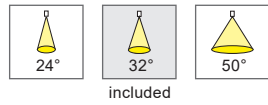

Focus V2

Spot Light
Fixed & Tiltable

| | | | |
|-------------------------------|--|--------|--------|
| System Power | 15,1W | 15,4W | 15,2W |
| CRI | >90Ra | | |
| CCT | 2700K | 3000K | 4000K |
| System Lumen | 1153lm | 1193lm | 1292lm |
| System Efficacy | 76lm/W | 77lm/W | 85lm/W |
| LOR | Up to 90% | | |
| Driver | Non-Dimmable or Dimmable Driver (included) | | |
| L+B values (50.000 hr) | L80B10 (50.000h) | | |