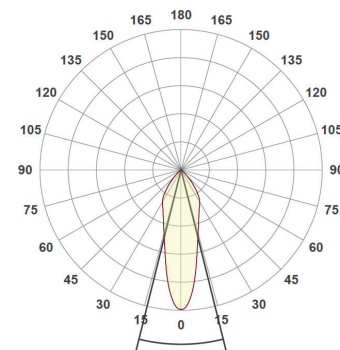

Focus V2

Spot Light
Fixed & Tiltable

| | | | |
|-------------------------------|--|--------|--------|
| System Power | 15,1W | 15,4W | 15,2W |
| CRI | >90Ra | | |
| CCT | 2700K | 3000K | 4000K |
| System Lumen | 1153lm | 1193lm | 1292lm |
| System Efficacy | 76lm/W | 77lm/W | 85lm/W |
| LOR | Up to 90% | | |
| Driver | Non-Dimmable or Dimmable Driver (included) | | |
| L+B values (50.000 hr) | L80B10 (50.000h) | | |