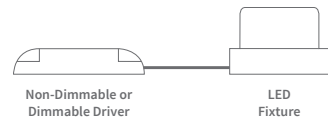

Focus V2

Spot Light
Fixed & Tiltable

| | | | |
|-------------------------------|--|--------|--------|
| System Power | 15,1W | 15,4W | 15,2W |
| CRI | >90Ra | | |
| CCT | 2700K | 3000K | 4000K |
| System Lumen | 1153lm | 1193lm | 1292lm |
| System Efficacy | 76lm/W | 77lm/W | 85lm/W |
| LOR | Up to 90% | | |
| Driver | Non-Dimmable or Dimmable Driver (included) | | |
| L+B values (50.000 hr) | L80B10 (50.000h) | | |