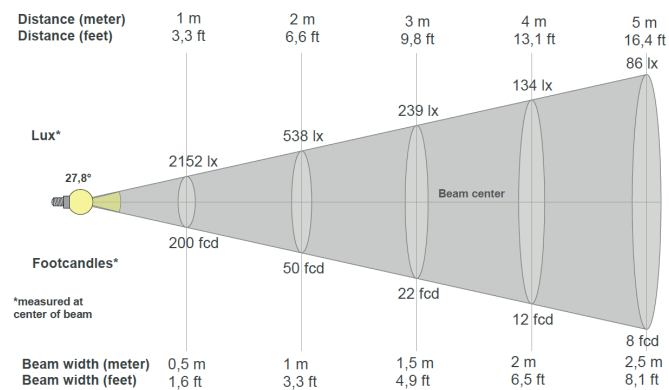

Focus V2

Spot Light
Fixed & Tiltable

| | | | |
|-------------------------------|--|--------|--------|
| System Power | 15,1W | 15,4W | 15,2W |
| CRI | >90Ra | | |
| CCT | 2700K | 3000K | 4000K |
| System Lumen | 1153lm | 1193lm | 1292lm |
| System Efficacy | 76lm/W | 77lm/W | 85lm/W |
| LOR | Up to 90% | | |
| Driver | Non-Dimmable or Dimmable Driver (included) | | |
| L+B values (50.000 hr) | L80B10 (50.000h) | | |