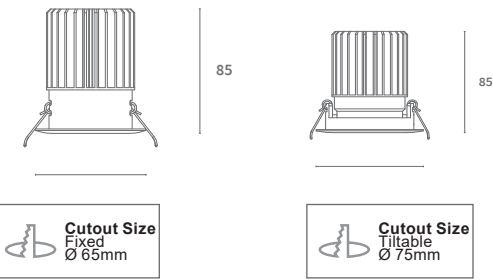

PRODUCT LIST

Article No.	Product Name	Color	CCT	CRI	System Lumen	System Power	System Efficacy	Reflector	Cutout size
2.11.4231 / 2.11.4000¹	Focus V2 Tilttable	Chrome	2700K	>90Ra	1153lm	15,1W	76lm/W	32°	Ø 75mm
2.11.4096 / 2.11.4001¹	Focus V2 Tilttable	Brushed Alu.	2700K	>90Ra	1153lm	15,1W	76lm/W	32°	Ø 75mm
2.11.4097 / 2.11.4002¹	Focus V2 Tilttable	Sandy White	2700K	>90Ra	1153lm	15,1W	76lm/W	32°	Ø 75mm
2.11.4098 / 2.11.4003¹	Focus V2 Tilttable	Black	2700K	>90Ra	1153lm	15,1W	76lm/W	32°	Ø 75mm
2.11.4232 / 2.11.4004¹	Focus V2 Tilttable	Chrome	3000K	>90Ra	1193lm	15,4W	77lm/W	32°	Ø 75mm
2.11.4099 / 2.11.4005¹	Focus V2 Tilttable	Brushed Alu.	3000K	>90Ra	1193lm	15,4W	77lm/W	32°	Ø 75mm
2.11.4100 / 2.11.4006¹	Focus V2 Tilttable	Sandy White	3000K	>90Ra	1193lm	15,4W	77lm/W	32°	Ø 75mm
2.11.4101 / 2.11.4007¹	Focus V2 Tilttable	Black	3000K	>90Ra	1193lm	15,4W	77lm/W	32°	Ø 75mm
2.11.4233 / 2.11.4008¹	Focus V2 Tilttable	Chrome	4000K	>90Ra	1292lm	15,2W	85lm/W	32°	Ø 75mm
2.11.4102 / 2.11.4009¹	Focus V2 Tilttable	Brushed Alu.	4000K	>90Ra	1292lm	15,2W	85lm/W	32°	Ø 75mm
2.11.4234 / 2.11.4010¹	Focus V2 Tilttable	Sandy White	4000K	>90Ra	1292lm	15,2W	85lm/W	32°	Ø 75mm
2.11.4103 / 2.11.4011¹	Focus V2 Tilttable	Black	4000K	>90Ra	1292lm	15,2W	85lm/W	32°	Ø 75mm

¹Article No. with '1' indicates dimmable driver is included.