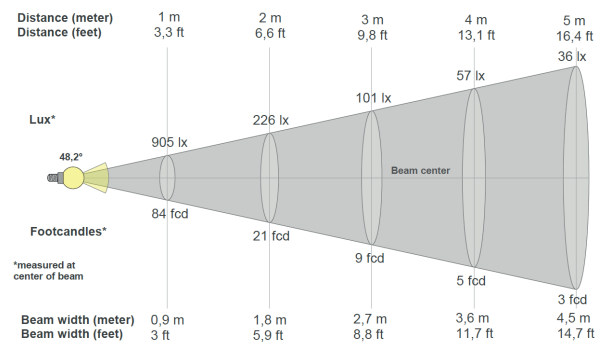

Galex II

3-Phase Track Light

System Power	7.6W	
CRI	>90Ra	
CCT	2700K	3000K
System Lumen	403lm	414lm
System Efficacy	53lm/W	54lm/W
LOR	>90%	
Driver	Dimmable Driver (included)	
L+B values (50.000 hr)	L80B10 (50.000h)	

PRODUCT LIST								
Article No.	Product Name	Color	CCT	CRI	System Lumen	System Power	System Efficacy	Reflector
2.17.2057	Galex II	White	2700K	>90Ra	403lm	7.6W	53lm/W	30°
2.17.2058	Galex II	White	3000K	>90Ra	414lm	7.6W	54lm/W	30°
2.17.2060	Galex II	Black	2700K	>90Ra	403lm	7.6W	53lm/W	30°
2.17.2061	Galex II	Black	3000K	>90Ra	414lm	7.6W	54lm/W	30°

ALSO AVAILABLE	
Article No.	Description
2.01.1015	Lens 15° for Galex II