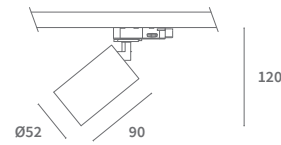

ALSO AVAILABLE	
Article No.	Description
2.01.1015	Lens 15° for Galex II