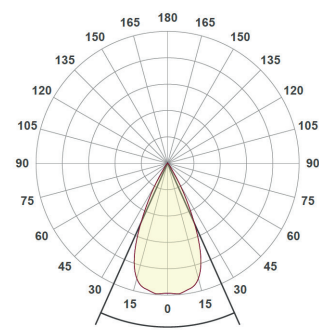

Galex II

3-Phase Track Light

System Power	7.6W	
CRI	>90Ra	
CCT	2700K	3000K
System Lumen	403lm	414lm
System Efficacy	53lm/W	54lm/W
LOR	>90%	
Driver	Dimmable Driver (included)	
L+B values (50.000 hr)	L80B10 (50.000h)	

PRODUCT LIST								
Article No.	Product Name	Color	CCT	CRI	System Lumen	System Power	System Efficacy	Reflector
2.17.2057	Galex II	White	2700K	>90Ra	403lm	7.6W	53lm/W	30°
2.17.2058	Galex II	White	3000K	>90Ra	414lm	7.6W	54lm/W	30°
2.17.2060	Galex II	Black	2700K	>90Ra	403lm	7.6W	53lm/W	30°
2.17.2061	Galex II	Black	3000K	>90Ra	414lm	7.6W	54lm/W	30°

ALSO AVAILABLE	
Article No.	Description
2.01.1015	Lens 15° for Galex II