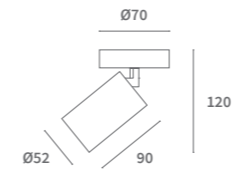

Galex II

Ceiling Mounted
Tiltable 1-light

System Power	7.6W		
CRI	>90Ra		
CCT	2700K	3000K	4000K
System Lumen	403lm	414lm	452lm
System Efficacy	53lm/W	54lm/W	59lm/W
LOR	>90%		
Driver	Dimmable 230V LED*		
Dimmable with	Leading / Trailing Edge Dimmer		
L+B values (50.000 hr)	L80B10 (50.000h)		

PRODUCT LIST

Article No.	Product Name	Color	CCT	CRI	System Lumen	System Power	System Efficacy	Lens
2.17.2036*	Galex II Tilttable 1-light	Grey	2700K	>90Ra	402lm	7.6W	53lm/W	30°
2.17.2037*	Galex II Tilttable 1-light	Grey	3000K	>90Ra	414lm	7.6W	54lm/W	30°
2.17.2038*	Galex II Tilttable 1-light	Grey	4000K	>90Ra	452lm	7.6W	59lm/W	30°
2.17.2039	Galex II Tilttable 1-light	White	2700K	>90Ra	402lm	7.6W	53lm/W	30°
2.17.2040	Galex II Tilttable 1-light	White	3000K	>90Ra	414lm	7.6W	54lm/W	30°
2.17.2041*	Galex II Tilttable 1-light	White	4000K	>90Ra	452lm	7.6W	59lm/W	30°
2.17.2042	Galex II Tilttable 1-light	Black	2700K	>90Ra	402lm	7.6W	53lm/W	30°
2.17.2043	Galex II Tilttable 1-light	Black	3000K	>90Ra	414lm	7.6W	54lm/W	30°
2.17.2044*	Galex II Tilttable 1-light	Black	4000K	>90Ra	452lm	7.6W	59lm/W	30°

ALSO AVAILABLE

Article No.	Product Name
2.01.1015	Lens 15° for Galex II Tilttable