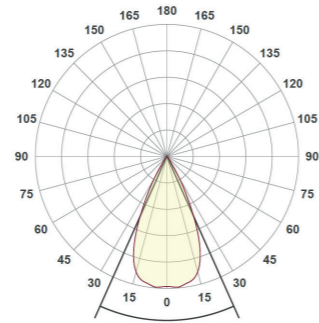

Galex II

Ceiling Mounted
Tiltable 1-light

System Power	7.6W		
CRI	>90Ra		
CCT	2700K	3000K	4000K
System Lumen	403lm	414lm	452lm
System Efficacy	53lm/W	54lm/W	59lm/W
LOR	>90%		
Driver	Dimmable 230V LED*		
Dimmable with	Leading / Trailing Edge Dimmer		
L+B values (50.000 hr)	L80B10 (50.000h)		

PRODUCT LIST

Article No.	Product Name	Color	CCT	CRI	System Lumen	System Power	System Efficacy	Lens
2.17.2036*	Galex II Tilttable 1-light	Grey	2700K	>90Ra	402lm	7.6W	53lm/W	30°
2.17.2037*	Galex II Tilttable 1-light	Grey	3000K	>90Ra	414lm	7.6W	54lm/W	30°
2.17.2038*	Galex II Tilttable 1-light	Grey	4000K	>90Ra	452lm	7.6W	59lm/W	30°
2.17.2039	Galex II Tilttable 1-light	White	2700K	>90Ra	402lm	7.6W	53lm/W	30°
2.17.2040	Galex II Tilttable 1-light	White	3000K	>90Ra	414lm	7.6W	54lm/W	30°
2.17.2041*	Galex II Tilttable 1-light	White	4000K	>90Ra	452lm	7.6W	59lm/W	30°
2.17.2042	Galex II Tilttable 1-light	Black	2700K	>90Ra	402lm	7.6W	53lm/W	30°
2.17.2043	Galex II Tilttable 1-light	Black	3000K	>90Ra	414lm	7.6W	54lm/W	30°
2.17.2044*	Galex II Tilttable 1-light	Black	4000K	>90Ra	452lm	7.6W	59lm/W	30°

ALSO AVAILABLE

Article No.	Product Name
2.01.1015	Lens 15° for Galex II Tilttable