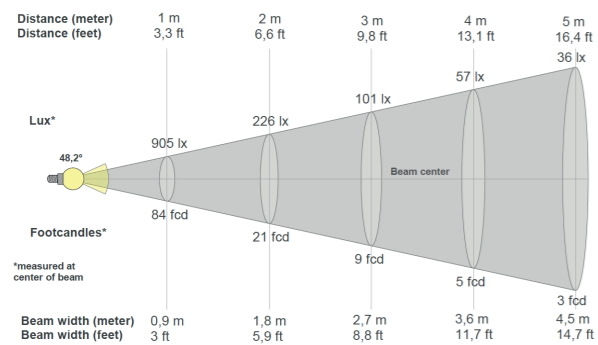

Galex II

Ceiling Mounted
Tiltable 1-light

System Power	7.6W		
CRI	>90Ra		
CCT	2700K	3000K	4000K
System Lumen	403lm	414lm	452lm
System Efficacy	53lm/W	54lm/W	59lm/W
LOR	>90%		
Driver	Dimmable 230V LED*		
Dimmable with	Leading / Trailing Edge Dimmer		
L+B values (50.000 hr)	L80B10 (50.000h)		

PRODUCT LIST

Article No.	Product Name	Color	CCT	CRI	System Lumen	System Power	System Efficacy	Lens
2.17.2036*	Galex II Tilttable 1-light	Grey	2700K	>90Ra	402lm	7.6W	53lm/W	30°
2.17.2037*	Galex II Tilttable 1-light	Grey	3000K	>90Ra	414lm	7.6W	54lm/W	30°
2.17.2038*	Galex II Tilttable 1-light	Grey	4000K	>90Ra	452lm	7.6W	59lm/W	30°
2.17.2039	Galex II Tilttable 1-light	White	2700K	>90Ra	402lm	7.6W	53lm/W	30°
2.17.2040	Galex II Tilttable 1-light	White	3000K	>90Ra	414lm	7.6W	54lm/W	30°
2.17.2041*	Galex II Tilttable 1-light	White	4000K	>90Ra	452lm	7.6W	59lm/W	30°
2.17.2042	Galex II Tilttable 1-light	Black	2700K	>90Ra	402lm	7.6W	53lm/W	30°
2.17.2043	Galex II Tilttable 1-light	Black	3000K	>90Ra	414lm	7.6W	54lm/W	30°
2.17.2044*	Galex II Tilttable 1-light	Black	4000K	>90Ra	452lm	7.6W	59lm/W	30°

ALSO AVAILABLE

Article No.	Product Name
2.01.1015	Lens 15° for Galex II Tilttable