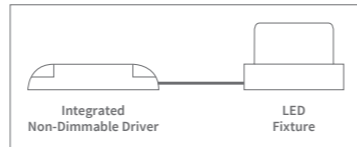

Latus

Wall Mounted
1-light & 2-light

Model	1-light		2-light	
System Power	7.4W		14.2W	
CRI	>80Ra			
CCT	2700K	3000K	2700K	3000K
System Lumen	451lm	484lm	900lm	964lm
System Efficacy	61lm/W	66lm/W	63lm/W	67lm/W
Driver	Non-Dimmable Driver (included)			

PRODUCT LIST							
Article No.	Product Name	Shape	Color	System Lumen	CCT	CRI	System Power
2.19.0209	Latus 1-light	Round	White	451lm	2700K	>80Ra	7.4W
2.19.0210	Latus 1-light	Round	Black	451lm	2700K	>80Ra	7.4W
2.19.0211	Latus 1-light	Round	White	484lm	3000K	>80Ra	7.4W
2.19.0212	Latus 1-light	Round	Black	484lm	3000K	>80Ra	7.4W
2.19.0213	Latus 2-light	Round	White	900lm	2700K	>80Ra	14.2W
2.19.0214	Latus 2-light	Round	Black	900lm	2700K	>80Ra	14.2W
2.19.0215	Latus 2-light	Round	White	964lm	3000K	>80Ra	14.2W
2.19.0216	Latus 2-light	Round	Black	964lm	3000K	>80Ra	14.2W
2.19.0217	Latus 1-light	Square	White	451lm	2700K	>80Ra	7.4W
2.19.0218	Latus 1-light	Square	Black	451lm	2700K	>80Ra	7.4W
2.19.0219	Latus 1-light	Square	White	484lm	3000K	>80Ra	7.4W
2.19.0220	Latus 1-light	Square	Black	484lm	3000K	>80Ra	7.4W
2.19.0221	Latus 2-light	Square	White	900lm	2700K	>80Ra	14.2W
2.19.0222	Latus 2-light	Square	Black	900lm	2700K	>80Ra	14.2W
2.19.0223	Latus 2-light	Square	White	964lm	3000K	>80Ra	14.2W
2.19.0224	Latus 2-light	Square	Black	964lm	3000K	>80Ra	14.2W

Latus 7.4W 3000K (adjustable beam angle)

H [m]	[lux]	Beam [Ø cm]
1	274	180
2	68	360
3	30	550
4	17	730
5	11	910

Beam (50%) Angle: 85° Field (10%) Angle: 111°