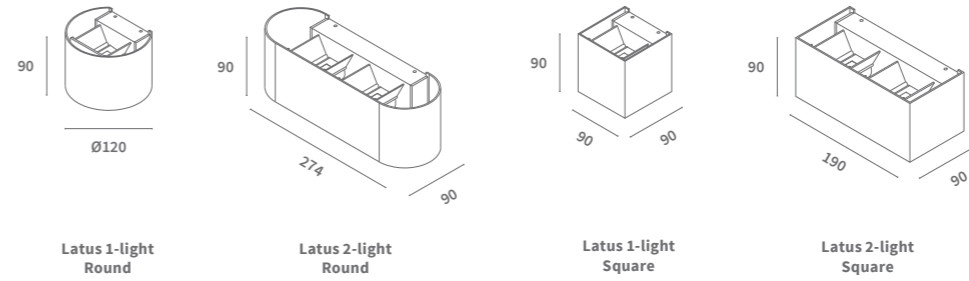

Latus

Wall Mounted
1-light & 2-light

Model	1-light		2-light	
System Power	7.4W		14.2W	
CRI	>80Ra			
CCT	2700K	3000K	2700K	3000K
System Lumen	451lm	484lm	900lm	964lm
System Efficacy	61lm/W	66lm/W	63lm/W	67lm/W
Driver	Non-Dimmable Driver (included)			

PRODUCT LIST							
Article No.	Product Name	Shape	Color	System Lumen	CCT	CRI	System Power
2.19.0209	Latus 1-light	Round	White	451lm	2700K	>80Ra	7.4W
2.19.0210	Latus 1-light	Round	Black	451lm	2700K	>80Ra	7.4W
2.19.0211	Latus 1-light	Round	White	484lm	3000K	>80Ra	7.4W
2.19.0212	Latus 1-light	Round	Black	484lm	3000K	>80Ra	7.4W
2.19.0213	Latus 2-light	Round	White	900lm	2700K	>80Ra	14.2W
2.19.0214	Latus 2-light	Round	Black	900lm	2700K	>80Ra	14.2W
2.19.0215	Latus 2-light	Round	White	964lm	3000K	>80Ra	14.2W
2.19.0216	Latus 2-light	Round	Black	964lm	3000K	>80Ra	14.2W
2.19.0217	Latus 1-light	Square	White	451lm	2700K	>80Ra	7.4W
2.19.0218	Latus 1-light	Square	Black	451lm	2700K	>80Ra	7.4W
2.19.0219	Latus 1-light	Square	White	484lm	3000K	>80Ra	7.4W
2.19.0220	Latus 1-light	Square	Black	484lm	3000K	>80Ra	7.4W
2.19.0221	Latus 2-light	Square	White	900lm	2700K	>80Ra	14.2W
2.19.0222	Latus 2-light	Square	Black	900lm	2700K	>80Ra	14.2W
2.19.0223	Latus 2-light	Square	White	964lm	3000K	>80Ra	14.2W
2.19.0224	Latus 2-light	Square	Black	964lm	3000K	>80Ra	14.2W

Latus 7.4W 3000K (adjustable beam angle)

H [m]	[lux]	Beam [Ø cm]
1	274	180
2	68	360
3	30	550
4	17	730
5	11	910

Beam (50%) Angle: 85° Field (10%) Angle: 111°