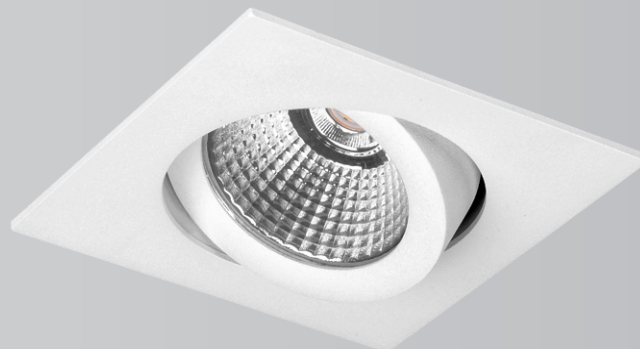

Lika

LED Spot Light

Round & Square Tiltable

Cutout Size  Ø 83mm

8.4W, 350mA
AVAILABLE ON REQUEST

13W
Power

Up to 790lm
Lumen

2700K
3000K
4000K
CCT

RoHS

IP 44

Product Information

System Power	13W		
CRI	>90Ra		
CCT	2700K	3000K	4000K
LED Lumen	700lm	740lm	790lm
LED Efficacy	78lm/W	82lm/W	88lm/W
LOR	>87%		
Driver	500mA Non-Dimmable or Dimmable Driver (included)		
Reflector	 38° Low-glare included		

System includes: fixture, driver and quick connector

Quick connector (included)

On Request

Article No.	Description
-	1-10v or DALI dimmable driver available on request
-	8.4W, 350mA version available on request

Lika 2700K

H [m]	[lux]	Beam [Ø cm]	Field [Ø cm]
1	1146	70	190
2	286	140	370
3	127	210	560
4	72	280	740
5	46	350	920

Beam (50%) Angle: 39° Field (10%) Angle: 85°

Article No.	Product Name	Color	LED Lumen	CCT	CRI	Cooling	LED Power	Reflector	Cutout Size
2.11.1975 / 2.11.1976 ¹	LED spot Lika round tiltable	Grey	700lm	2700K	>90Ra	Passive	9W	38°	Ø 83mm
2.11.1977 / 2.11.1978 ¹	LED spot Lika round tiltable	Grey	740lm	3000K	>90Ra	Passive	9W	38°	Ø 83mm
2.11.1979 / 2.11.1980 ¹	LED spot Lika round tiltable	Grey	790lm	4000K	>90Ra	Passive	9W	38°	Ø 83mm
2.11.1981 / 2.11.1982 ¹	LED spot Lika round tiltable	White	700lm	2700K	>90Ra	Passive	9W	38°	Ø 83mm
2.11.1983 / 2.11.1984 ¹	LED spot Lika round tiltable	White	740lm	3000K	>90Ra	Passive	9W	38°	Ø 83mm
2.11.1985 / 2.11.1986 ¹	LED spot Lika round tiltable	White	790lm	4000K	>90Ra	Passive	9W	38°	Ø 83mm
2.11.1987 / 2.11.1988 ¹	LED spot Lika round tiltable	Black	700lm	2700K	>90Ra	Passive	9W	38°	Ø 83mm
2.11.1989 / 2.11.1990 ¹	LED spot Lika round tiltable	Black	740lm	3000K	>90Ra	Passive	9W	38°	Ø 83mm
2.11.1991 / 2.11.1991 ¹	LED spot Lika round tiltable	Black	790lm	4000K	>90Ra	Passive	9W	38°	Ø 83mm