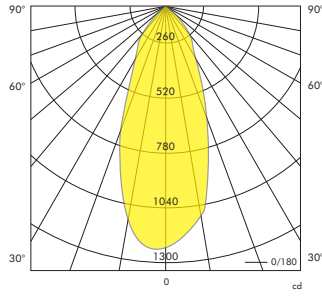

Lika 2700K

H [m]	[lux]	Beam [Ø cm]	Field [Ø cm]
1	1146	70	190
2	286	140	370
3	127	210	560
4	72	280	740
5	46	350	920

Beam (50%) Angle: 39° Field (10%) Angle: 85°

Article No.	Product Name	Color	LED Lumen	CCT	CRI	Cooling	LED Power	Reflector	Cutout Size
2.11.1975 / 2.11.1976 ¹	LED spot Lika round tiltable	Grey	700lm	2700K	>90Ra	Passive	9W	38°	Ø 83mm
2.11.1977 / 2.11.1978 ¹	LED spot Lika round tiltable	Grey	740lm	3000K	>90Ra	Passive	9W	38°	Ø 83mm
2.11.1979 / 2.11.1980 ¹	LED spot Lika round tiltable	Grey	790lm	4000K	>90Ra	Passive	9W	38°	Ø 83mm
2.11.1981 / 2.11.1982 ¹	LED spot Lika round tiltable	White	700lm	2700K	>90Ra	Passive	9W	38°	Ø 83mm
2.11.1983 / 2.11.1984 ¹	LED spot Lika round tiltable	White	740lm	3000K	>90Ra	Passive	9W	38°	Ø 83mm
2.11.1985 / 2.11.1986 ¹	LED spot Lika round tiltable	White	790lm	4000K	>90Ra	Passive	9W	38°	Ø 83mm
2.11.1987 / 2.11.1988 ¹	LED spot Lika round tiltable	Black	700lm	2700K	>90Ra	Passive	9W	38°	Ø 83mm
2.11.1989 / 2.11.1990 ¹	LED spot Lika round tiltable	Black	740lm	3000K	>90Ra	Passive	9W	38°	Ø 83mm
2.11.1991 / 2.11.1991 ¹	LED spot Lika round tiltable	Black	790lm	4000K	>90Ra	Passive	9W	38°	Ø 83mm