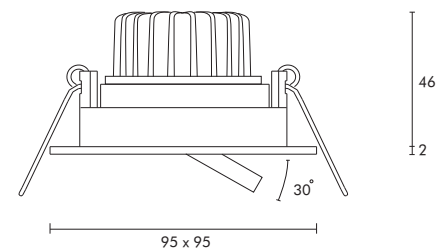

Article No.	Product Name	Color	LED Lumen	CCT	CRI	Cooling	LED Power	Reflector	Cutout Size
2.11.1993 / 2.11.1994¹	LED spot Lika square tiltable	Grey	700lm	2700K	>90Ra	Passive	9W	38°	Ø 83mm
2.11.1995 / 2.11.1996¹	LED spot Lika square tiltable	Grey	740lm	3000K	>90Ra	Passive	9W	38°	Ø 83mm
2.11.1997 / 2.11.1998¹	LED spot Lika square tiltable	Grey	790lm	4000K	>90Ra	Passive	9W	38°	Ø 83mm
2.11.1999 / 2.11.2000¹	LED spot Lika square tiltable	White	700lm	2700K	>90Ra	Passive	9W	38°	Ø 83mm
2.11.2001 / 2.11.2002¹	LED spot Lika square tiltable	White	740lm	3000K	>90Ra	Passive	9W	38°	Ø 83mm
2.11.2003 / 2.11.2004¹	LED spot Lika square tiltable	White	790lm	4000K	>90Ra	Passive	9W	38°	Ø 83mm
2.11.2005 / 2.11.2006¹	LED spot Lika square tiltable	Black	700lm	2700K	>90Ra	Passive	9W	38°	Ø 83mm
2.11.2007 / 2.11.2008¹	LED spot Lika square tiltable	Black	740lm	3000K	>90Ra	Passive	9W	38°	Ø 83mm
2.11.2009 / 2.11.2010¹	LED spot Lika square tiltable	Black	790lm	4000K	>90Ra	Passive	9W	38°	Ø 83mm

¹ Article number with ¹ indicates dimmable driver is included.

Product List