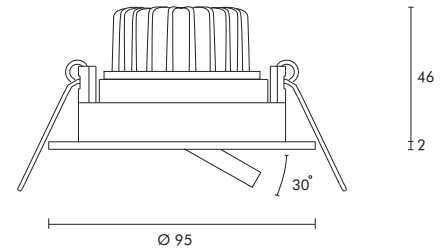

Lika

LED Spot Light

Round & Square Tiltable

Cutout Size  Ø 83mm

8.4W, 350mA
AVAILABLE ON REQUEST

13W
Power

Up to 790lm
Lumen

2700K
3000K
4000K
CCT

Lika 2700K

H [m]	[lux]	Beam [Ø cm]	Field [Ø cm]
1	1146	70	190
2	286	140	370
3	127	210	560
4	72	280	740
5	46	350	920

Beam (50%) Angle: 39° Field (10%) Angle: 85°

Article No.	Product Name	Color	LED Lumen	CCT	CRI	Cooling	LED Power	Reflector	Cutout Size
2.11.1975 / 2.11.1976 ¹	LED spot Lika round tiltable	Grey	700lm	2700K	>90Ra	Passive	9W	38°	Ø 83mm
2.11.1977 / 2.11.1978 ¹	LED spot Lika round tiltable	Grey	740lm	3000K	>90Ra	Passive	9W	38°	Ø 83mm
2.11.1979 / 2.11.1980 ¹	LED spot Lika round tiltable	Grey	790lm	4000K	>90Ra	Passive	9W	38°	Ø 83mm
2.11.1981 / 2.11.1982 ¹	LED spot Lika round tiltable	White	700lm	2700K	>90Ra	Passive	9W	38°	Ø 83mm
2.11.1983 / 2.11.1984 ¹	LED spot Lika round tiltable	White	740lm	3000K	>90Ra	Passive	9W	38°	Ø 83mm
2.11.1985 / 2.11.1986 ¹	LED spot Lika round tiltable	White	790lm	4000K	>90Ra	Passive	9W	38°	Ø 83mm
2.11.1987 / 2.11.1988 ¹	LED spot Lika round tiltable	Black	700lm	2700K	>90Ra	Passive	9W	38°	Ø 83mm
2.11.1989 / 2.11.1990 ¹	LED spot Lika round tiltable	Black	740lm	3000K	>90Ra	Passive	9W	38°	Ø 83mm
2.11.1991 / 2.11.1991 ¹	LED spot Lika round tiltable	Black	790lm	4000K	>90Ra	Passive	9W	38°	Ø 83mm