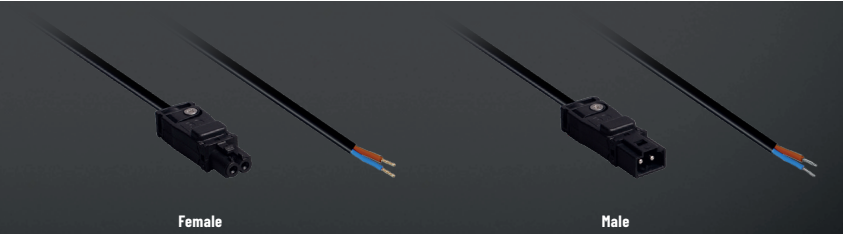

Lupa-con Power Cable

GST18/3 with Schukoplug

Article No.	Product Name	Wire Size	Lenght	Color	Ends
5.03.0354	Lupa-con Power Cable with Schukoplug	3x 1.5mm ²	2m	Black	GST18/3 Female Schukoplug
5.03.0356	Lupa-con Power Cable with Schukoplug	3x 1.5mm ²	3m	Black	GST18/3 Female Schukoplug
5.03.0358	Lupa-con Power Cable with Schukoplug	3x 1.5mm ²	5m	Black	GST18/3 Female Schukoplug

Lupa-con Connector

GST18/3

Article No.	Product Name	Color	Ends
5.01.0301	Lupa-con GST18/3 Connector Flat	Black	Female
5.01.0302	Lupa-con GST18/3 Connector Flat	Black	Male

Lupa-con T-Splitter

GST18/3

Article No.	Product Name	Type	Color	Ends
5.01.0248	Lupa-con T-Splitter	3-fold	Black	1 x Male 2 x Female
5.01.0349	Lupa-con T-Splitter	4-fold	Black	1 x Male 3 x Female
5.01.0350	Lupa-con T-Splitter	6-fold	Black	1 x Male 5 x Female

Lupa-con Connection Cable

EPCOM/2

Article No.	Product Name	Wire Size	Lenght	Color	Ends
5.03.0494	Lupa-con Connection Cable EPCOM/2	2x 0.5mm ²	0.2m	Black	Faston EPCOM/2 Female
5.03.0495	Lupa-con Connection Cable EPCOM/2	2x 0.5mm ²	0.4m	Black	Solder EPCOM/2 Male

Lupa-con Connector

EPCOM/2

Article No.	Product Name	Color	Ends
5.01.0383	Lupa-con EPCOM/2 Connector Flat	Black	Female
5.01.0384	Lupa-con EPCOM/2 Connector Flat	Black	Male

Connection Block

Lupa-con

Article No.	Product Name	Type	Color
5.01.0351	Lupa-con Connection Block	2-fold	Black