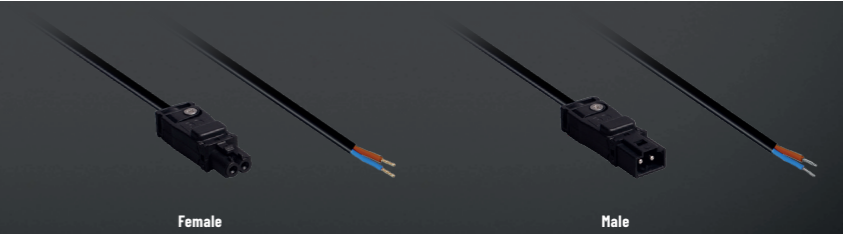

Lupa-con Power Cable

GST18/3 with Schukoplug

Article No.	Product Name	Wire Size	Lenght	Color	Ends
5.03.0354	Lupa-con Power Cable with Schukoplug	3x 1.5mm ²	2m	Black	GST18/3 Female Schukoplug
5.03.0356	Lupa-con Power Cable with Schukoplug	3x 1.5mm ²	3m	Black	GST18/3 Female Schukoplug
5.03.0358	Lupa-con Power Cable with Schukoplug	3x 1.5mm ²	5m	Black	GST18/3 Female Schukoplug

Lupa-con Connector

GST18/3

Article No.	Product Name	Color	Ends
5.01.0301	Lupa-con GST18/3 Connector Flat	Black	Female
5.01.0302	Lupa-con GST18/3 Connector Flat	Black	Male

Lupa-con T-Splitter

GST18/3

Article No.	Product Name	Type	Color	Ends
5.01.0248	Lupa-con T-Splitter	3-fold	Black	1 x Male 2 x Female
5.01.0349	Lupa-con T-Splitter	4-fold	Black	1 x Male 3 x Female
5.01.0350	Lupa-con T-Splitter	6-fold	Black	1 x Male 5 x Female

Lupa-con Connection Cable

EPCOM/2

Article No.	Product Name	Wire Size	Lenght	Color	Ends
5.03.0494	Lupa-con Connection Cable EPCOM/2	2x 0.5mm ²	0.2m	Black	Faston EPCOM/2 Female
5.03.0495	Lupa-con Connection Cable EPCOM/2	2x 0.5mm ²	0.4m	Black	Solder EPCOM/2 Male

Lupa-con Connector

EPCOM/2

Article No.	Product Name	Color	Ends
5.01.0383	Lupa-con EPCOM/2 Connector Flat	Black	Female
5.01.0384	Lupa-con EPCOM/2 Connector Flat	Black	Male

Connection Block

Lupa-con

Article No.	Product Name	Type	Color
5.01.0351	Lupa-con Connection Block	2-fold	Black