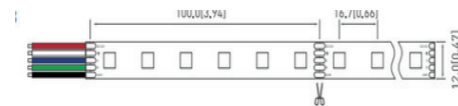

Nevia

LED strip RGB

Product information	
Input voltage	24V
Reel length	5m
Width	10mm
Max. connection length	5m 4m
LED/m	60LED's/m
Power/m	9W/m 14,4W/m
Cutttable length	Cutttable every 6 LEDs (100mm)
Min. cuttable length	10cm

Photometrics	
CCT	RGB
Lumen/meter	330lm/m 485lm/m
Beam angle	120°

Nevia - LED strip RGB 9W/m					
Article No.	Product name	CCT	W/m	Lm/m	LED's/m
2.21.1636	Nevia - LED strip RGB 9W/m	RGB	9W/m	330lm/M	60LED/m

Nevia - LED strip RGB 14,4W/m					
Article No.	Product name	CCT	W/m	Lm/m	LED's/m
2.21.1637	Nevia - LED strip RGB 14,4W/m	RGB	14,4W/m	485lm/M	60LED/m

Lupareel

LED strip basic

Product information	
Input voltage	24V
Reel length	5m
Width	8mm
LED/m	60LED's/m 120LED's/m
Power/m	9,6W/m 14,4W/m
Cutttable length	Cutttable every 6 LEDs
Min. cuttable length	10cm
Max. connection length	15m 12m

Photometrics	
CRI	>80Ra
CCT	2700K 3000K 4000K
Lumen/meter	190-230lm/m 400-460lm/m
Beam angle	120°

Lupareel - LED strip 4,8W/m					
Article No.	Product name	CCT	W/m	Lm/m	LED's/m
2.21.1176	LED strip LupaReel warm white 60LED/m 4.8W/m	2700K	4,8W/m	190lm/M	60LED/m
2.21.1177	LED strip LupaReel warm white 60LED/m 4.8W/m	3000K	4,8W/m	210lm/M	60LED/m
2.21.1178	LED strip LupaReel natural white 60LED/m 4.8W/m	4000K	4,8W/m	230lm/M	60LED/m