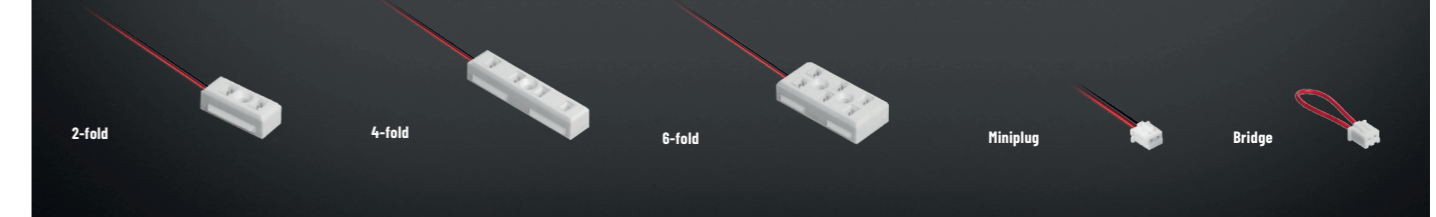

## Mounting Set with Cable Blocker

Article Number	Product Name	Finishing
5.02.0001	Mounting part for cable blocker	Chrome
5.02.0804	Mounting part for cable blocker with side hole for steel cable	Chrome
5.02.0002	Cable blocker for quick mounting system for steel wire 1.5mm maximum load 12kg	Chrome
5.02.0348	Cable blocker for quick mounting system with groove	Nickel
5.02.0051	Nut M10 galvanized h: 3mm	Galvanized

## Mounting Set

Article Number	Product Name	Finishing
5.02.0386	Steel cable top adjuster	Nickel Matt
5.02.0390	Mounting threaded rod for top adjuster	-
5.01.0076	Inside of terminal block with screw	-
5.02.0350	Mounting for steel wire (y-split)	Nickel Matt

## Connection Cable

Miniplug  
Male & Female

Article No.	Product Name	Wire Size	Lenght	Color	Ends
5.03.0473	Miniplug Connection cable	0.34mm <sup>2</sup>	2m	Black	Male Female
5.03.0474	Miniplug Connection cable	0.34mm <sup>2</sup>	5m	Black	Male Female

## Distributor

Miniplug

Article No.	Product Name	Cable Length	Connections	Bridge Number	Ends
3.01.0078	Miniplug Distributor	2m	2-fold	1x bridge	miniplug
3.01.0079	Miniplug Distributor	2m	2-fold	1x bridge	stripped cable
3.01.0080	Miniplug Distributor	4m	2-fold	1x bridge	miniplug
3.01.0081	Miniplug Distributor	2m	4-fold	2x bridge	miniplug
3.01.0082	Miniplug Distributor	2m	4-fold	2x bridge	stripped cable
3.01.0083	Miniplug Distributor	2m	6-fold	3x bridge	miniplug
3.01.0084	Miniplug Distributor	2m	6-fold	3x bridge	stripped cable