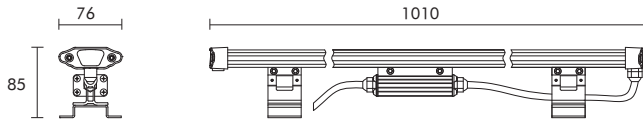

Muro

Outdoor Wallwasher

LED

Power	27W
CRI	>75Ra
CCT	3000K
Lumen	2400lm
Efficacy	89lm/W
Driver	Non-Dimmable Driver (included)
Lens	 40° included
Accessories	1 pair 3-pin connection cable Power cable

Product Information

Muro 27W 3000K

H [m]	[lux]	Beam [Ø cm]	Field [Ø cm]
1	6418	50	80
2	1605	90	170
3	713	140	250
4	401	180	340
5	257	230	420

Beam (50%) Angle: 26° Field (10%) Angle: 46°

Article No.	Product Name	Color	Lumen	CCT	CRI	Cooling	Power	Lens
2.05.0281	LED Wallwasher Muro	Black	2400lm	3000K	>75Ra	Passive	27W	40°