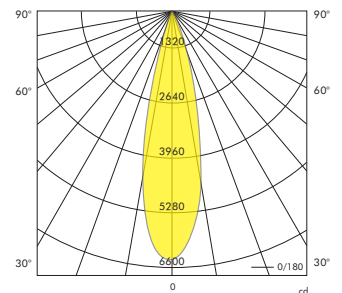

Muro

Outdoor Wallwasher

LED

Power	27W
CRI	>75Ra
CCT	3000K
Lumen	2400lm
Efficacy	89lm/W
Driver	Non-Dimmable Driver (included)
Lens	 40° included
Accessories	1 pair 3-pin connection cable Power cable

Product Information

Muro 27W 3000K

H [m]	[lux]	Beam [Ø cm]	Field [Ø cm]
1	6418	50	80
2	1605	90	170
3	713	140	250
4	401	180	340
5	257	230	420

Beam (50%) Angle: 26° Field (10%) Angle: 46°

Article No.	Product Name	Color	Lumen	CCT	CRI	Cooling	Power	Lens
2.05.0281	LED Wallwasher Muro	Black	2400lm	3000K	>75Ra	Passive	27W	40°