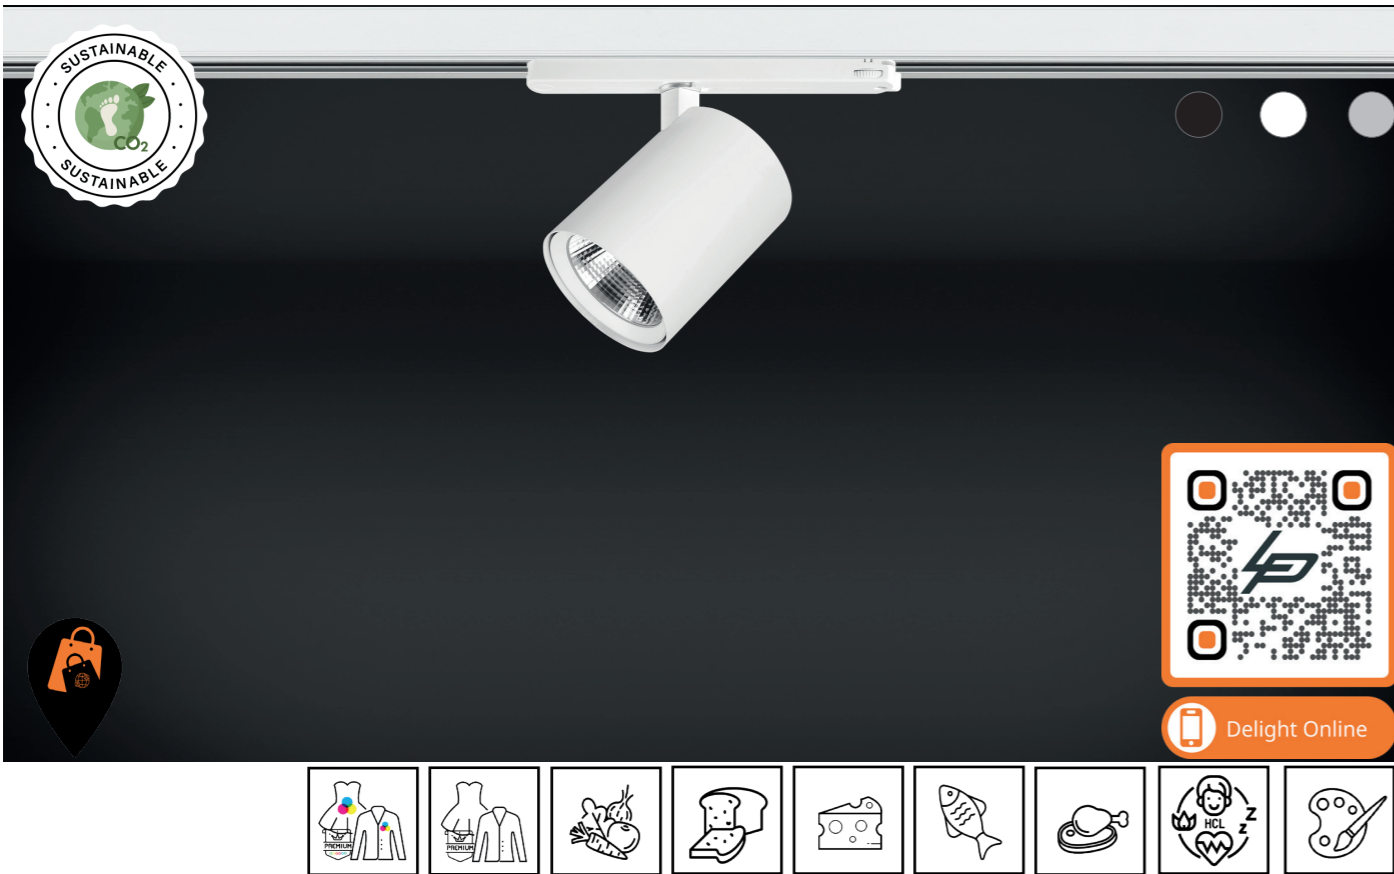

Pinta In-track

3-Phase Track Light

System Power	from 14.5W up to 35W
CRI	>90Ra
CCT	4000K PW
System Lumen	from 1749lm up to 4422lm
System Efficacy	up to 129lm/W
Driver	Non-Dimmable Driver (included)
SDCM	2
L+B values (50.000 hr)	L90B10 (50.000h)

*More options available! Contact us to customize your fixture down to the finest details.