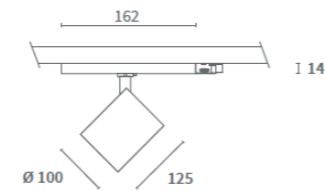

AVAILABLE BEAM ANGLES

Article No.	Description
5.14.0193	Reflector 15° for Pinta In-track
5.14.0194	Reflector 24° for Pinta In-track
5.14.0195	Reflector 36° for Pinta In-track
5.14.0196	Reflector 60° for Pinta In-track

ALSO AVAILABLE

Article No.	Description
	3-Phase Tracks and accessories

Pinta In-track

3-Phase Track Light

System Power	from 14.5W up to 35W
CRI	>90Ra
CCT	4000K PW
System Lumen	from 1749lm up to 4422lm
System Efficacy	up to 129lm/W
Driver	Non-Dimmable Driver (included)
SDCM	2
L+B values (50.000 hr)	L90B10 (50.000h)