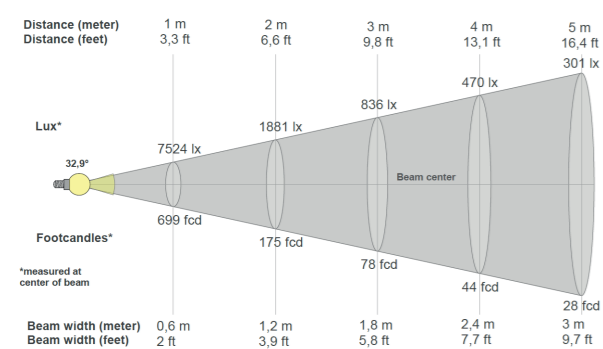

PRODUCT LIST									
Article No.	model	Color	CCT	CRI	System Lumen	System Power	System Efficacy	Driver	Reflector
2.17.3129	Pinta In-Track	White	4000K PW	>90Ra	1804lm	14.5W	124lm/W	350mA	24°
2.17.3130	Pinta In-Track	White	4000K PW	>90Ra	1749lm	14.5W	121lm/W	350mA	36°
2.17.3133	Pinta In-Track	Black	4000K PW	>90Ra	1804lm	14.5W	124lm/W	350mA	24°
2.17.3134	Pinta In-Track	Black	4000K PW	>90Ra	1749lm	14.5W	121lm/W	350mA	36°
2.17.3153	Pinta In-Track	White	4000K PW	>90Ra	2351lm	19.5W	121lm/W	500mA	24°
2.17.3154	Pinta In-Track	White	4000K PW	>90Ra	2281lm	19.5W	117lm/W	500mA	36°
2.17.3157	Pinta In-Track	Black	4000K PW	>90Ra	2351lm	19.5W	121lm/W	500mA	24°
2.17.3158	Pinta In-Track	Black	4000K PW	>90Ra	2281lm	19.5W	117lm/W	500mA	36°
2.17.2756	Pinta In-Track	White	4000K PW	>90Ra	3292lm	25.5W	129lm/W	700mA	24°
2.17.2757	Pinta In-Track	White	4000K PW	>90Ra	3194lm	25.5W	125lm/W	700mA	36°
2.17.2760	Pinta In-Track	Black	4000K PW	>90Ra	3292lm	25.5W	129lm/W	700mA	24°
2.17.2761	Pinta In-Track	Black	4000K PW	>90Ra	3194lm	25.5W	125lm/W	700mA	36°
2.17.2768	Pinta In-Track	White	4000K PW	>90Ra	4422lm	35W	126lm/W	900mA	24°
2.17.2769	Pinta In-Track	White	4000K PW	>90Ra	4291lm	35W	123lm/W	900mA	36°
2.17.2773	Pinta In-Track	Black	4000K PW	>90Ra	4422lm	35W	126lm/W	900mA	24°
2.17.2774	Pinta In-Track	Black	4000K PW	>90Ra	4291lm	35W	123lm/W	900mA	36°

AVAILABLE BEAM ANGLES	
Article No.	Description
5.14.0193	Reflector 15° for Pinta In-track
5.14.0194	Reflector 24° for Pinta In-track
5.14.0195	Reflector 36° for Pinta In-track
5.14.0196	Reflector 60° for Pinta In-track
ALSO AVAILABLE	
Article No.	Description
	3-Phase Tracks and accessories