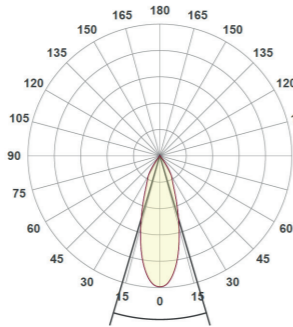

*More options available! Contact us to customize your fixture down to the finest details.