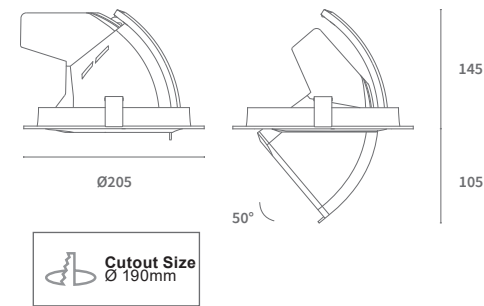

Article No.	Product Name	Color	CCT	CRI	System Lumen	System Power	System Efficacy	Reflector	Cutout size
2.11.2062	Pivo Maxi	Grey	3000K	>90Ra	2858lm	26.5W	108lm/W	36°	Ø 190mm
2.11.2078	Pivo Maxi	White	3000K	>90Ra	2858lm	26.5W	108lm/W	36°	Ø 190mm
2.11.9003	Pivo Maxi	Black	3000K	>90Ra	2858lm	26.5W	108lm/W	36°	Ø 190mm
2.11.2091	Pivo Maxi	Grey	3000K	>90Ra	4643lm	44.5W	104lm/W	36°	Ø 190mm
2.11.2213	Pivo Maxi	White	3000K	>90Ra	4643lm	44.5W	104lm/W	36°	Ø 190mm
2.11.4183	Pivo Maxi	Black	3000K	>90Ra	4643lm	44.5W	104lm/W	36°	Ø 190mm

Also available: CRI >80Ra
This is a small selection from our portfolio. Please contact us for a suitable solution for your lighting project.