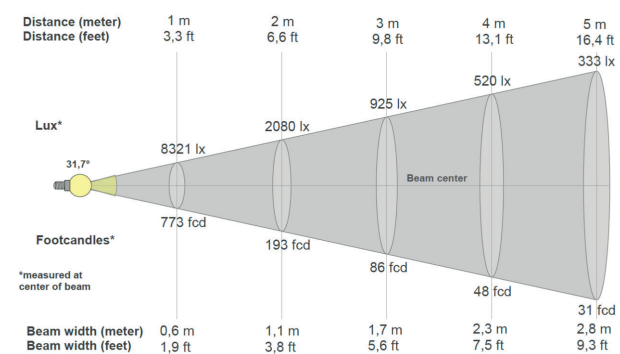

Pivo Maxi

Round Turn/Tilttable

System Power	26.5W	44.5W
CRI	>90Ra	
CCT	3000K	
System Lumen	2858lm	4643lm
System Efficacy	108lm/W	104lm/W
LOR	Up to 85%	
Driver	Non-Dimmable Driver (included)	
SDCM	2	
L+B values (50.000 hr)	L90B10 (50.000h)	

* Also available with other CCT's such as 3500K and 4000K
 More options available! Contact us to customize your fixture down to the finest details.

Article No.	Product Name	Color	CCT	CRI	System Lumen	System Power	System Efficacy	Reflector	Cutout size
2.11.2062	Pivo Maxi	Grey	3000K	>90Ra	2858lm	26.5W	108lm/W	36°	Ø 190mm
2.11.2078	Pivo Maxi	White	3000K	>90Ra	2858lm	26.5W	108lm/W	36°	Ø 190mm
2.11.9003	Pivo Maxi	Black	3000K	>90Ra	2858lm	26.5W	108lm/W	36°	Ø 190mm
2.11.2091	Pivo Maxi	Grey	3000K	>90Ra	4643lm	44.5W	104lm/W	36°	Ø 190mm
2.11.2213	Pivo Maxi	White	3000K	>90Ra	4643lm	44.5W	104lm/W	36°	Ø 190mm
2.11.4183	Pivo Maxi	Black	3000K	>90Ra	4643lm	44.5W	104lm/W	36°	Ø 190mm