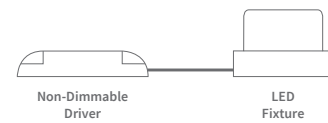

Pivo Maxi

Round Turn/Tilttable

System Power	26.5W	44.5W
CRI	>90Ra	
CCT	3000K	
System Lumen	2858lm	4643lm
System Efficacy	108lm/W	104lm/W
LOR	Up to 85%	
Driver	Non-Dimmable Driver (included)	
SDCM	2	
L+B values (50.000 hr)	L90B10 (50.000h)	

* Also available with other CCT's such as 3500K and 4000K
 More options available! Contact us to customize your fixture down to the finest details.

Article No.	Product Name	Color	CCT	CRI	System Lumen	System Power	System Efficacy	Reflector	Cutout size
2.11.2062	Pivo Maxi	Grey	3000K	>90Ra	2858lm	26.5W	108lm/W	36°	Ø 190mm
2.11.2078	Pivo Maxi	White	3000K	>90Ra	2858lm	26.5W	108lm/W	36°	Ø 190mm
2.11.9003	Pivo Maxi	Black	3000K	>90Ra	2858lm	26.5W	108lm/W	36°	Ø 190mm
2.11.2091	Pivo Maxi	Grey	3000K	>90Ra	4643lm	44.5W	104lm/W	36°	Ø 190mm
2.11.2213	Pivo Maxi	White	3000K	>90Ra	4643lm	44.5W	104lm/W	36°	Ø 190mm
2.11.4183	Pivo Maxi	Black	3000K	>90Ra	4643lm	44.5W	104lm/W	36°	Ø 190mm