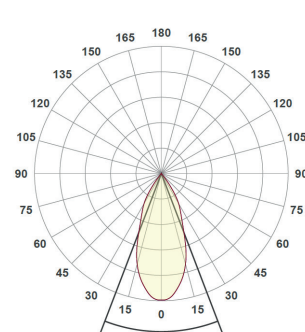

Pivo Maxi

Round Turn/Tilttable

System Power	26.5W	44.5W
CRI	>90Ra	
CCT	3000K	
System Lumen	2858lm	4643lm
System Efficacy	108lm/W	104lm/W
LOR	Up to 85%	
Driver	Non-Dimmable Driver (included)	
SDCM	2	
L+B values (50.000 hr)	L90B10 (50.000h)	

* Also available with other CCT's such as 3500K and 4000K
 More options available! Contact us to customize your fixture down to the finest details.

Article No.	Product Name	Color	CCT	CRI	System Lumen	System Power	System Efficacy	Reflector	Cutout size
2.11.2062	Pivo Maxi	Grey	3000K	>90Ra	2858lm	26.5W	108lm/W	36°	Ø 190mm
2.11.2078	Pivo Maxi	White	3000K	>90Ra	2858lm	26.5W	108lm/W	36°	Ø 190mm
2.11.9003	Pivo Maxi	Black	3000K	>90Ra	2858lm	26.5W	108lm/W	36°	Ø 190mm
2.11.2091	Pivo Maxi	Grey	3000K	>90Ra	4643lm	44.5W	104lm/W	36°	Ø 190mm
2.11.2213	Pivo Maxi	White	3000K	>90Ra	4643lm	44.5W	104lm/W	36°	Ø 190mm
2.11.4183	Pivo Maxi	Black	3000K	>90Ra	4643lm	44.5W	104lm/W	36°	Ø 190mm