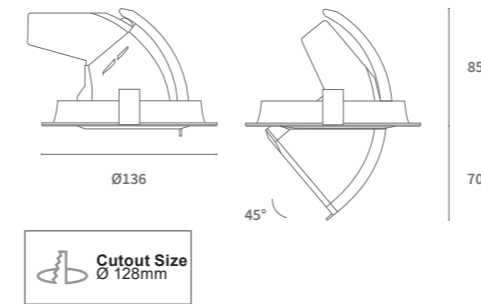

PRODUCT LIST

Article No.	Product Name	Color	CCT	CRI	System Lumen	System Power	System Efficacy	Reflector	Cutout size
2.11.3645	Pivo Mini	White	2700K	>90Ra	2041lm	20W	103lm/W	36°	Ø 128mm
2.11.3807	Pivo Mini	Black	2700K	>90Ra	2041lm	20W	103lm/W	36°	Ø 128mm
2.11.3371	Pivo Mini	White	3000K	>90Ra	2147lm	20W	107lm/W	36°	Ø 128mm
2.11.3372	Pivo Mini	Black	3000K	>90Ra	2147lm	20W	107lm/W	36°	Ø 128mm
2.11.2915	Pivo Mini	White	3000K PW	>90Ra	2205lm	20W	110lm/W	36°	Ø 128mm
2.11.3023	Pivo Mini	Black	3000K PW	>90Ra	2205lm	20W	110lm/W	36°	Ø 128mm

Also available: CRI >80Ra
This is a small selection from our portfolio. Please contact us for a suitable solution for your lighting project.