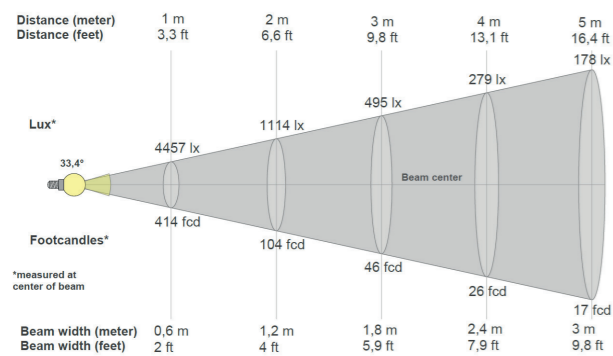

Pivo Mini

Round Turn/Tilttable

System Power	20W		
CRI	>90Ra		
CCT*	2700K	3000K	3000K PW
System Lumen	2063lm	2147lm	2205lm
System Efficacy	103lm/W	107lm/W	110lm/W
LOR	Up to 80%		
Driver	1-10V, trailing and leading edge, 500mA Dimmable Driver (included)		
SDCM	2		
L+B values (50.000 hr)	L90B10 (50.000h)		

* Also available with other CCT's such as 3500K and 4000K
 More options available! Contact us to customize your fixture down to the finest details.

PRODUCT LIST

Article No.	Product Name	Color	CCT	CRI	System Lumen	System Power	System Efficacy	Reflector	Cutout size
2.11.3645	Pivo Mini	White	2700K	>90Ra	2041lm	20W	103lm/W	36°	Ø 128mm
2.11.3807	Pivo Mini	Black	2700K	>90Ra	2041lm	20W	103lm/W	36°	Ø 128mm
2.11.3371	Pivo Mini	White	3000K	>90Ra	2147lm	20W	107lm/W	36°	Ø 128mm
2.11.3372	Pivo Mini	Black	3000K	>90Ra	2147lm	20W	107lm/W	36°	Ø 128mm
2.11.2915	Pivo Mini	White	3000K PW	>90Ra	2205lm	20W	110lm/W	36°	Ø 128mm
2.11.3023	Pivo Mini	Black	3000K PW	>90Ra	2205lm	20W	110lm/W	36°	Ø 128mm