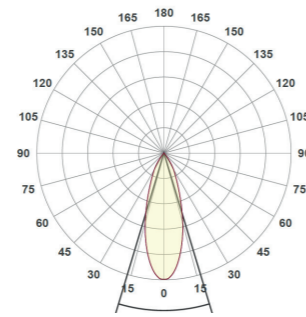

Pivo Mini

Round Turn/Tilttable

System Power	20W		
CRI	>90Ra		
CCT*	2700K	3000K	3000K PW
System Lumen	2063lm	2147lm	2205lm
System Efficacy	103lm/W	107lm/W	110lm/W
LOR	Up to 80%		
Driver	1-10V, trailing and leading edge, 500mA Dimmable Driver (included)		
SDCM	2		
L+B values (50.000 hr)	L90B10 (50.000h)		

* Also available with other CCT's such as 3500K and 4000K
 More options available! Contact us to customize your fixture down to the finest details.

PRODUCT LIST

Article No.	Product Name	Color	CCT	CRI	System Lumen	System Power	System Efficacy	Reflector	Cutout size
2.11.3645	Pivo Mini	White	2700K	>90Ra	2041lm	20W	103lm/W	36°	Ø 128mm
2.11.3807	Pivo Mini	Black	2700K	>90Ra	2041lm	20W	103lm/W	36°	Ø 128mm
2.11.3371	Pivo Mini	White	3000K	>90Ra	2147lm	20W	107lm/W	36°	Ø 128mm
2.11.3372	Pivo Mini	Black	3000K	>90Ra	2147lm	20W	107lm/W	36°	Ø 128mm
2.11.2915	Pivo Mini	White	3000K PW	>90Ra	2205lm	20W	110lm/W	36°	Ø 128mm
2.11.3023	Pivo Mini	Black	3000K PW	>90Ra	2205lm	20W	110lm/W	36°	Ø 128mm