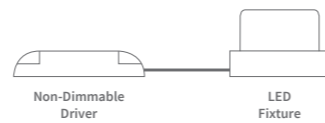

Pivo Mini

Round Turn/Tilttable

System Power	20W		
CRI	>90Ra		
CCT*	2700K	3000K	3000K PW
System Lumen	2063lm	2147lm	2205lm
System Efficacy	103lm/W	107lm/W	110lm/W
LOR	Up to 80%		
Driver	1-10V, trailing and leading edge, 500mA Dimmable Driver (included)		
SDCM	2		
L+B values (50.000 hr)	L90B10 (50.000h)		

* Also available with other CCT's such as 3500K and 4000K
 More options available! Contact us to customize your fixture down to the finest details.

PRODUCT LIST

Article No.	Product Name	Color	CCT	CRI	System Lumen	System Power	System Efficacy	Reflector	Cutout size
2.11.3645	Pivo Mini	White	2700K	>90Ra	2041lm	20W	103lm/W	36°	Ø 128mm
2.11.3807	Pivo Mini	Black	2700K	>90Ra	2041lm	20W	103lm/W	36°	Ø 128mm
2.11.3371	Pivo Mini	White	3000K	>90Ra	2147lm	20W	107lm/W	36°	Ø 128mm
2.11.3372	Pivo Mini	Black	3000K	>90Ra	2147lm	20W	107lm/W	36°	Ø 128mm
2.11.2915	Pivo Mini	White	3000K PW	>90Ra	2205lm	20W	110lm/W	36°	Ø 128mm
2.11.3023	Pivo Mini	Black	3000K PW	>90Ra	2205lm	20W	110lm/W	36°	Ø 128mm