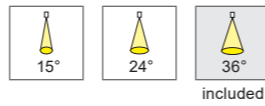

Pivo Mini

Round Turn/Tilttable

System Power	20W		
CRI	>90Ra		
CCT*	2700K	3000K	3000K PW
System Lumen	2063lm	2147lm	2205lm
System Efficacy	103lm/W	107lm/W	110lm/W
LOR	Up to 80%		
Driver	1-10V, trailing and leading edge, 500mA Dimmable Driver (included)		
SDCM	2		
L+B values (50.000 hr)	L90B10 (50.000h)		

* Also available with other CCT's such as 3500K and 4000K
 More options available! Contact us to customize your fixture down to the finest details.

PRODUCT LIST

Article No.	Product Name	Color	CCT	CRI	System Lumen	System Power	System Efficacy	Reflector	Cutout size
2.11.3645	Pivo Mini	White	2700K	>90Ra	2041lm	20W	103lm/W	36°	Ø 128mm
2.11.3807	Pivo Mini	Black	2700K	>90Ra	2041lm	20W	103lm/W	36°	Ø 128mm
2.11.3371	Pivo Mini	White	3000K	>90Ra	2147lm	20W	107lm/W	36°	Ø 128mm
2.11.3372	Pivo Mini	Black	3000K	>90Ra	2147lm	20W	107lm/W	36°	Ø 128mm
2.11.2915	Pivo Mini	White	3000K PW	>90Ra	2205lm	20W	110lm/W	36°	Ø 128mm
2.11.3023	Pivo Mini	Black	3000K PW	>90Ra	2205lm	20W	110lm/W	36°	Ø 128mm