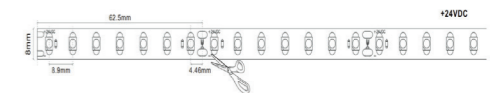

Larid

LED strip Tunable white

Product information	
Input voltage	24V
Real length	role 4m
Width	10mm
Max. connection length	4m
Cutttable length	12 LED's (50mm)
LED/m	240LED's/m
Power/m	17,28W/m

Photometrics	
CCT	2700K-5000K
Lumen/m	635-1338lm/m
CRI	CRI>90
Beam angle	120°

Larid - Tunable White LED strip					
Article No.	Product name	CCT	W/m	Lm/m	LED's/m
2.21.1611	Larid - LED strip Tunable white	2700K-5000K	17,28W/m	635-1338lm/m	240LED's/m

Pluviam

LED strip IP67

Product information	
Input voltage	24V
Real length	5m
Width	12mm
Max. connection length	5m
Cutttable Length	5cm
LED/m	112LED's/m 176LED's/m
Power/m	4,8W/m 14,4W/m

Photometrics		
CCT	2700K/3000K/4000K	
Lumen/m	595lm/m - 670lm/m	1461lm/m - 1746lm/m
CRI	CRI>90	
Beam angle	110°	

Pluviam LED strip IP67 seawater & UV resisted					
Article No.	Product name	CCT	W/m	Lm/m	LED's/m
2.21.1668	LED strip Pluviam IP67	2700K	4,8W/m	595lm/m	112LED's/m
2.21.1671	LED strip Pluviam IP67	2700K	14,4W/m	1554lm/m	176LED's/m
Article No.	Product name	CCT	W/m	Lm/m	LED's/m
2.21.1669	LED strip Pluviam IP67	3000K	4,8W/m	622lm/m	112LED's/m
2.21.1672	LED strip Pluviam IP67	3000K	14,4W/m	1461lm/m	176LED's/m
Article No.	Product name	CCT	W/m	Lm/m	LED's/m
2.21.1670	LED strip Pluviam IP67	4000K	4,8W/m	670lm/m	112LED's/m
2.21.1673	LED strip Pluviam IP67	4000K	14,4W/m	1746lm/m	176LED's/m