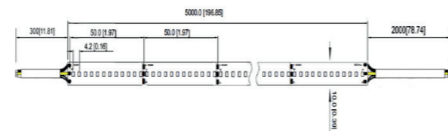

Larid

LED strip Tunable white

Product information	
Input voltage	24V
Real length	role 4m
Width	10mm
Max. connection length	4m
Cutttable length	12 LED's (50mm)
LED/m	240LED's/m
Power/m	17,28W/m

Photometrics	
CCT	2700K-5000K
Lumen/m	635-1338lm/m
CRI	CRI>90
Beam angle	120°

Larid - Tunable White LED strip					
Article No.	Product name	CCT	W/m	Lm/m	LED's/m
2.21.1611	Larid - LED strip Tunable white	2700K-5000K	17,28W/m	635-1338lm/m	240LED's/m

Pluviam

LED strip IP67

Product information	
Input voltage	24V
Real length	5m
Width	12mm
Max. connection length	5m
Cutttable Length	5cm
LED/m	112LED's/m 176LED's/m
Power/m	4,8W/m 14,4W/m

Photometrics		
CCT	2700K/3000K/4000K	
Lumen/m	595lm/m - 670lm/m	1461lm/m - 1746lm/m
CRI	CRI>90	
Beam angle	110°	

Pluviam LED strip IP67 seawater & UV resisted					
Article No.	Product name	CCT	W/m	Lm/m	LED's/m
2.21.1668	LED strip Pluviam IP67	2700K	4,8W/m	595lm/m	112LED's/m
2.21.1671	LED strip Pluviam IP67	2700K	14,4W/m	1554lm/m	176LED's/m
Article No.	Product name	CCT	W/m	Lm/m	LED's/m
2.21.1669	LED strip Pluviam IP67	3000K	4,8W/m	622lm/m	112LED's/m
2.21.1672	LED strip Pluviam IP67	3000K	14,4W/m	1461lm/m	176LED's/m
Article No.	Product name	CCT	W/m	Lm/m	LED's/m
2.21.1670	LED strip Pluviam IP67	4000K	4,8W/m	670lm/m	112LED's/m
2.21.1673	LED strip Pluviam IP67	4000K	14,4W/m	1746lm/m	176LED's/m