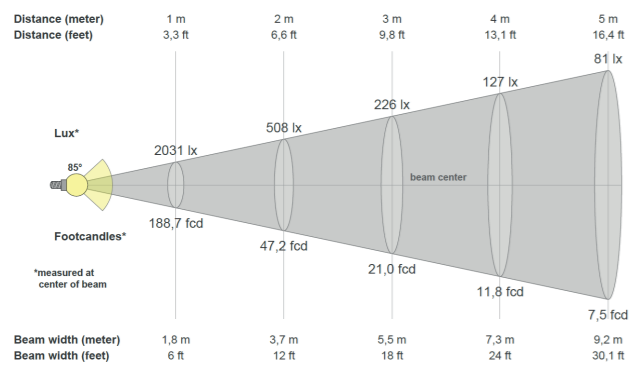

## 3-Phase Track Light

<b>UGR</b>	UGR <19	
<b>System Power</b>	40W	
<b>CRI</b>	>80Ra	
<b>CCT</b>	3000K	4000K
<b>System Lumen</b>	3800lm	3910lm
<b>System Efficacy</b>	95lm/W	98lm/W
<b>LOR</b>	Up to 80%	
<b>Driver</b>	Non-Dimmable Driver (included)	
<b>L+B values (50.000 hr)</b>	L80B10 (50.000h)	