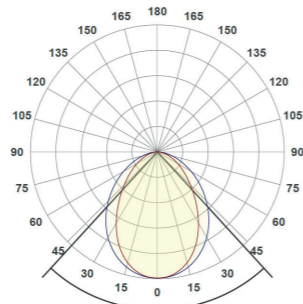

## 3-Phase Track Light

<b>UGR</b>	UGR <19	
<b>System Power</b>	40W	
<b>CRI</b>	>80Ra	
<b>CCT</b>	3000K	4000K
<b>System Lumen</b>	3800lm	3910lm
<b>System Efficacy</b>	95lm/W	98lm/W
<b>LOR</b>	Up to 80%	
<b>Driver</b>	Non-Dimmable Driver (included)	
<b>L+B values (50.000 hr)</b>	L80B10 (50.000h)	