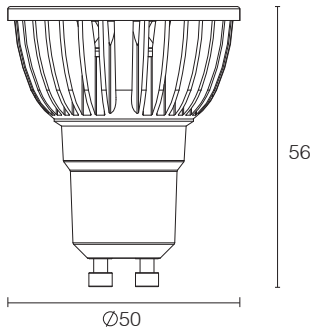

RetroSpot LupaLED

Light Source

LED Lamp / GU10

Power	6.8W
Input Voltage	230V
CRI	>80Ra
CCT	2700K
System Lumen	380lm
Efficacy	56lm/W
Lampholder	GU10
Lens	 38°

Product Information

Article No.	Product Name	Lumen	CCT	CRI	Cooling	Material	Power	Lens	Height	Diameter
7.10.0932	RetroSpot LupaLED Gen2 GU10 Dimmable	380lm	2700K	>80Ra	Passive	Aluminium	6.8W	38 °	56mm	Ø50mm